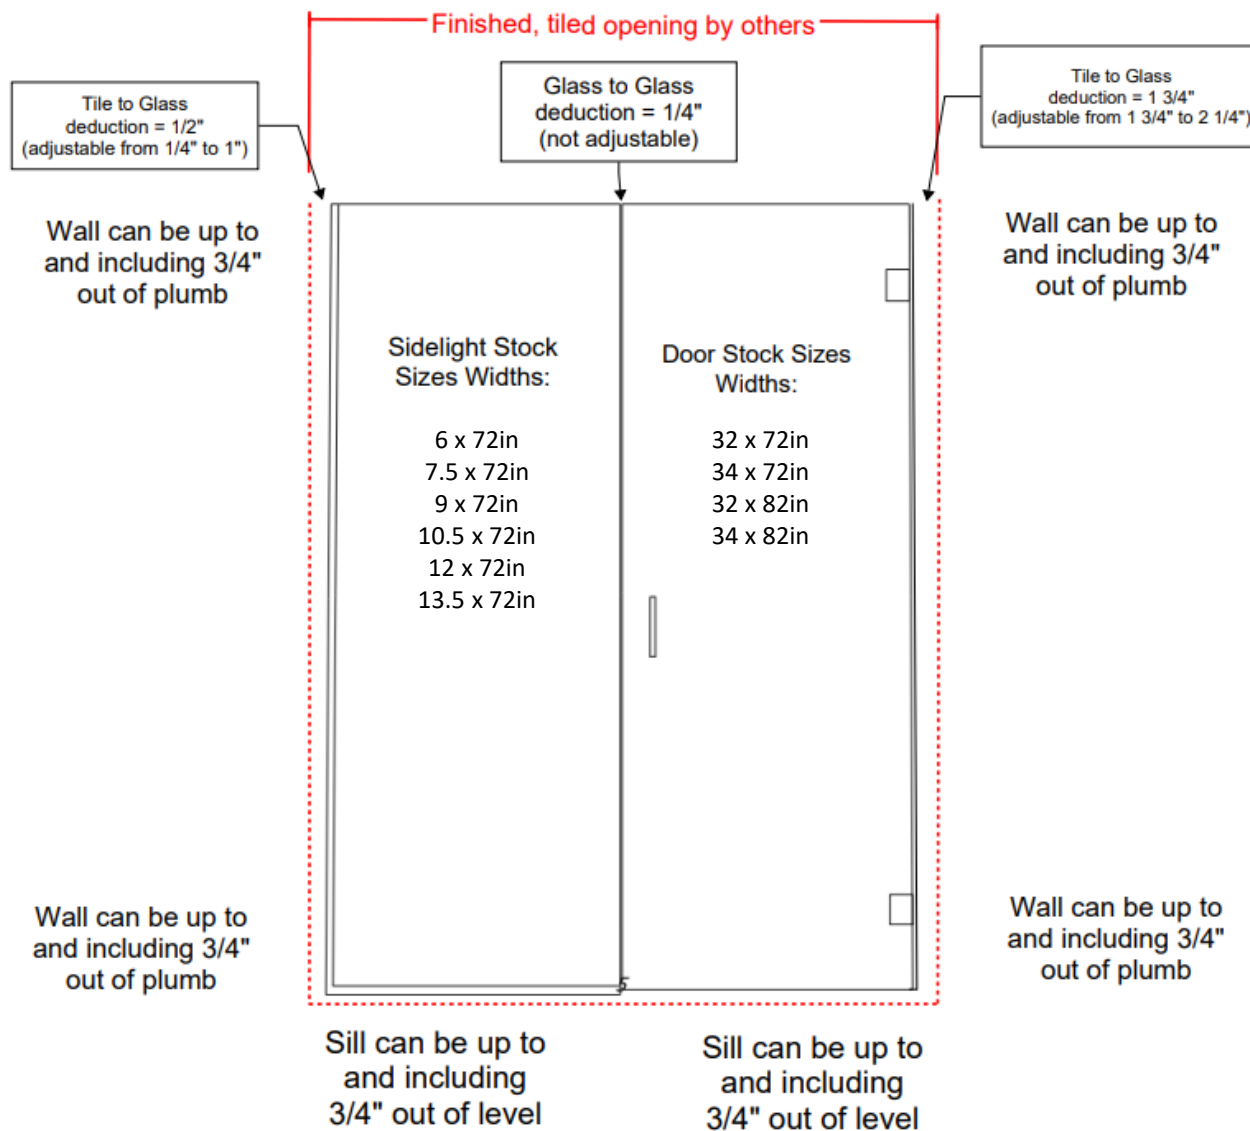

Standard Finishes Available:

Matte Black

Polished Chrome

Brushed Nickel

Standard Door Dimensions:

32 x 72in

34 x 72in

32 x 82in

34 x 82in

Stock Sidelite Dimensions:

6 x 72in

7.5 x 72in

9 x 72in

10.5 x 72in

12 x 72in

13.5 x 72in

Features:

Up to 1in adjustability on the sidelite channel

Up to 2.25in adjustability on the hinge side channels

Allows for wall to be 3/4in out of plumb on either side

Custom Sizes & Finishes Available Upon Request
One year warranty from date of purchase on materials & finish.

Encompass Shower Enclosure

Semi-Frameless

luca + lex

www.luca-lex.com

928-296-5578

To Determine Sidelite Size:

- Take the Smallest Tile to Tile width
- Door width (32in or 34in)
- Standard Deduction 2 1/2in
- = Sidelite Width