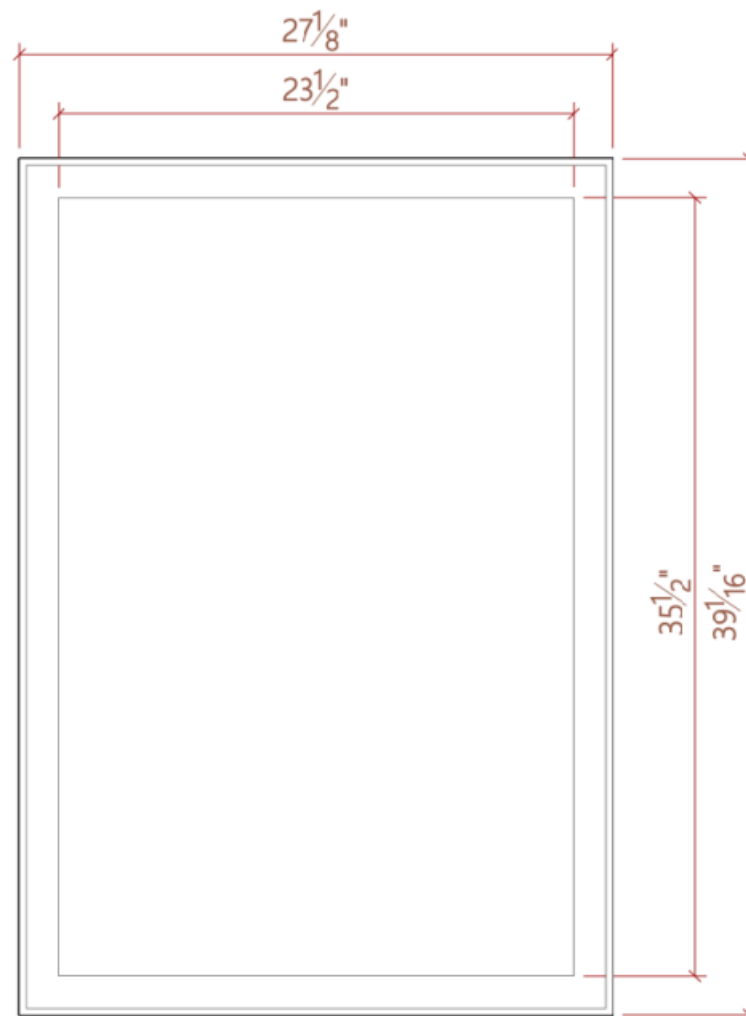

# Willow Collection

In-Step Framed Mirror

DMPC5 / 1008

luca + lex

www.luca-lex.com

928-296-5578

Frame Material:	Polystyrene with foil wrap
Mirror Material:	Aluminum
Mirror Thickness:	3 mm
Finish:	Polished Chrome
Frame Profile Dimensions:	0.98 x 1.77 in
Reflective Area:	24 x 36 in
Outer Dimensions:	27.13 x 0.98 x 39.06 in
Item Weight:	11.66 lbs
Mounting Type:	French Cleat
Mounting Direction:	Horizontal or Vertical
Mounting Hardware:	Included

# Willow Collection

In-Step Framed Mirror

DMPC5 / 1008

luca + lex

www.luca-lex.com

928-296-5578

Angle

Front

Side