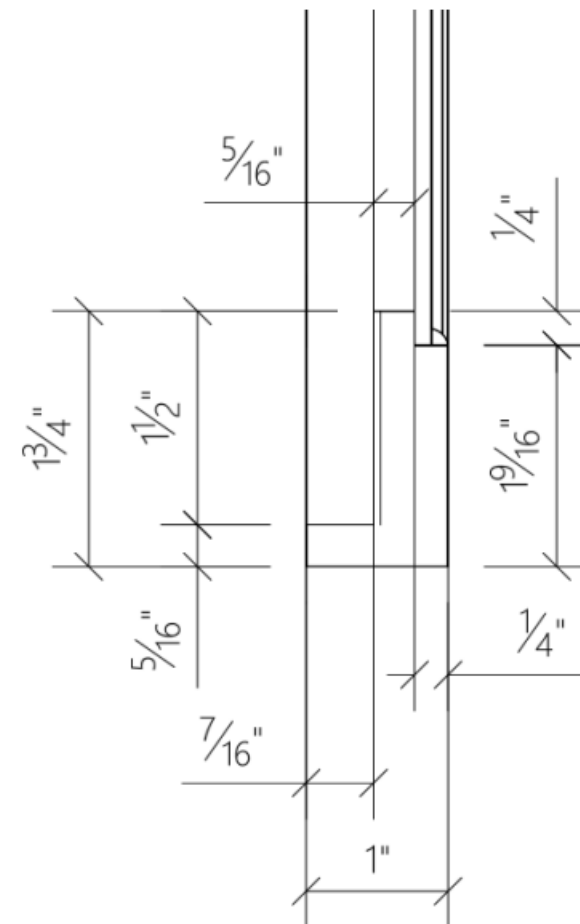

# Willow Collection

In-Step Framed Mirror

DMPC5 / 1008

luca + lex

www.luca-lex.com

928-296-5578

Frame Material:	Polystyrene with foil wrap
Mirror Material:	Aluminum
Mirror Thickness:	3 mm
Finish:	Polished Chrome
Frame Profile Dimensions:	0.98 x 1.77 in
Reflective Area:	24 x 36 in
Outer Dimensions:	27.13 x 0.98 x 39.06 in
Item Weight:	11.66 lbs
Mounting Type:	French Cleat
Mounting Direction:	Horizontal or Vertical
Mounting Hardware:	Included

# Willow Collection

In-Step Framed Mirror

DMPC5 / 1008

luca + lex

www.luca-lex.com

928-296-5578

Angle

Front

Side