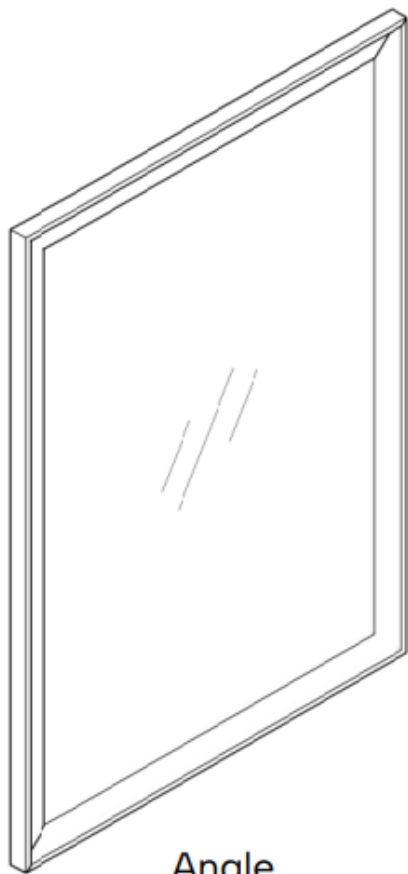

# Willow Collection

In-Step Framed Mirror

DMPC5 / 1008

luca + lex

www.luca-lex.com

928-296-5578

Frame Material:	Polystyrene with foil wrap
Mirror Material:	Aluminum
Mirror Thickness:	3 mm
Finish:	Polished Chrome
Frame Profile Dimensions:	0.98 x 1.77 in
Reflective Area:	24 x 36 in
Outer Dimensions:	27.13 x 0.98 x 39.06 in
Item Weight:	11.66 lbs
Mounting Type:	French Cleat
Mounting Direction:	Horizontal or Vertical
Mounting Hardware:	Included

# Willow Collection

In-Step Framed Mirror

DMPC5 / 1008

luca + lex

www.luca-lex.com

928-296-5578

Angle

Front

Side