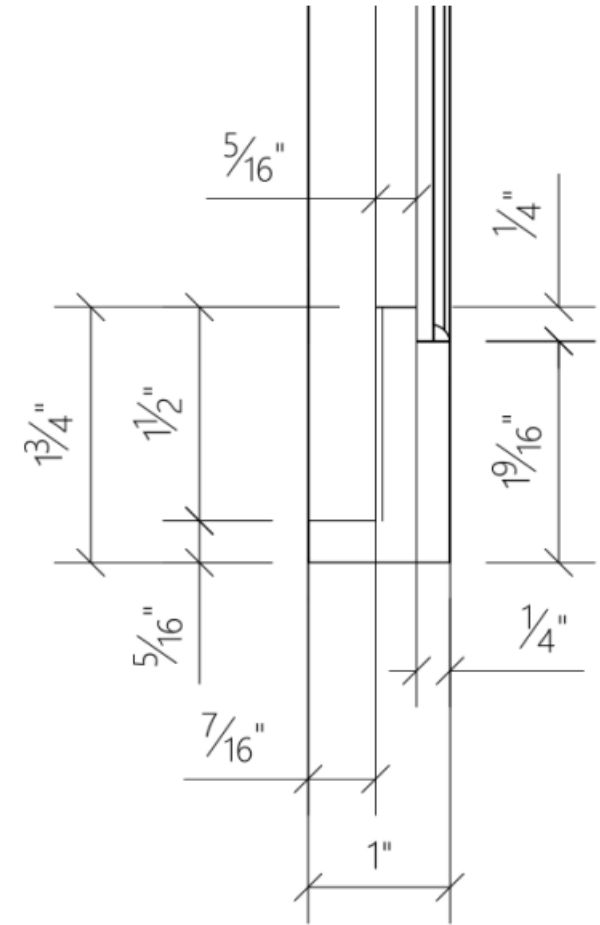

Willow Collection

In-Step Framed Mirror

DMMB5

luca + lex

www.luca-lex.com

928-296-5578

Frame Material:	Polystyrene with foil wrap
Mirror Material:	Aluminum
Mirror Thickness:	3 mm
Finish:	Matte Black
Frame Profile Dimensions:	0.98 x 1.77 in
Reflective Area:	24 x 36 in
Outer Dimensions:	27.13 x 0.98 x 39.06 in
Item Weight:	11.66 lbs
Mounting Type:	French Cleat
Mounting Direction:	Horizontal or Vertical
Mounting Hardware:	Included

Side