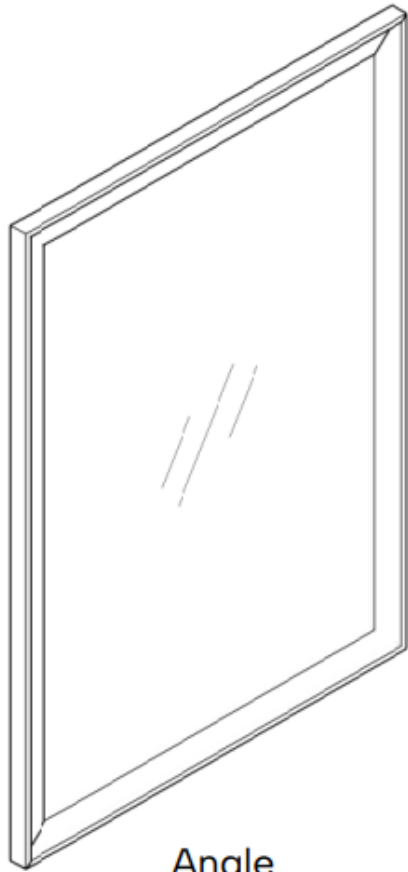

Willow Collection

In-Step Framed Mirror

DMMB5

luca + lex

www.luca-lex.com

928-296-5578

Frame Material:	Polystyrene with foil wrap
Mirror Material:	Aluminum
Mirror Thickness:	3 mm
Finish:	Matte Black
Frame Profile Dimensions:	0.98 x 1.77 in
Reflective Area:	24 x 36 in
Outer Dimensions:	27.13 x 0.98 x 39.06 in
Item Weight:	11.66 lbs
Mounting Type:	French Cleat
Mounting Direction:	Horizontal or Vertical
Mounting Hardware:	Included

Custom Sizes & Finishes Available Upon Request
One year warranty from date of purchase on materials & finish.

Willow Collection

In-Step Framed Mirror
DMMB5

luca + lex

www.luca-lex.com

928-296-5578

Angle

Front

Side