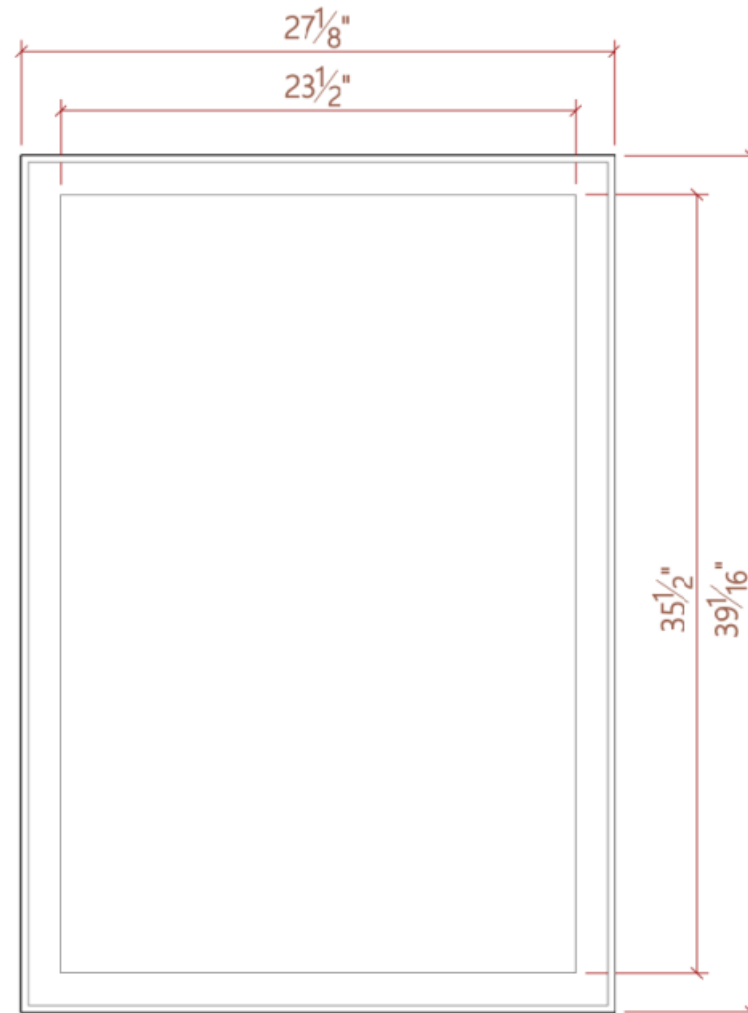

Willow Collection

In-Step Framed Mirror

DMMB5

luca + lex

www.luca-lex.com

928-296-5578

Frame Material:	Polystyrene with foil wrap
Mirror Material:	Aluminum
Mirror Thickness:	3 mm
Finish:	Matte Black
Frame Profile Dimensions:	0.98 x 1.77 in
Reflective Area:	24 x 36 in
Outer Dimensions:	27.13 x 0.98 x 39.06 in
Item Weight:	11.66 lbs
Mounting Type:	French Cleat
Mounting Direction:	Horizontal or Vertical
Mounting Hardware:	Included

Custom Sizes & Finishes Available Upon Request
One year warranty from date of purchase on materials & finish.

Willow Collection

In-Step Framed Mirror
DMMB5

luca + lex

www.luca-lex.com

928-296-5578

Angle

Front

Side