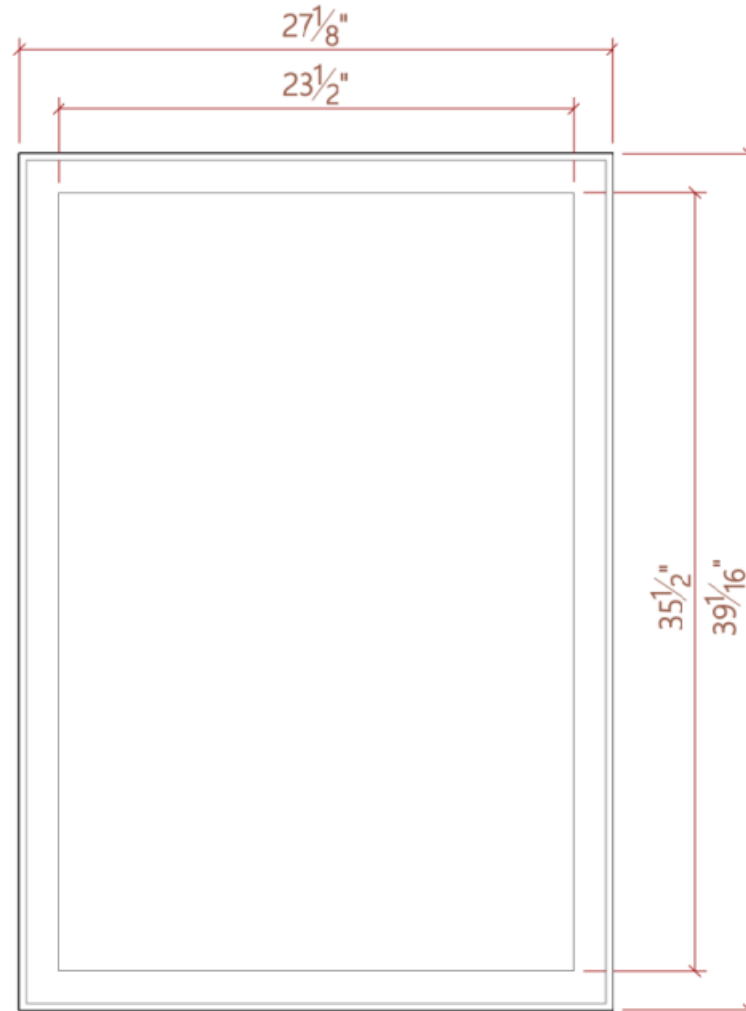

Willow Collection

In-Step Framed Mirror
DMBN5

luca + lex

www.luca-lex.com

928-296-5578

Frame Material:	Polystyrene with foil wrap
Mirror Material:	Aluminum
Mirror Thickness:	3 mm
Finish:	Brushed Nickel
Frame Profile Dimensions:	0.98 x 1.77 in
Reflective Area:	24 x 36 in
Outer Dimensions:	27.13 x 0.98 x 39.06 in
Item Weight:	11.66 lbs
Mounting Type:	French Cleat
Mounting Direction:	Horizontal or Vertical
Mounting Hardware:	Included

Custom Sizes & Finishes Available Upon Request
One year warranty from date of purchase on materials & finish.

Willow Collection

In-Step Framed Mirror
DMBN5

luca + lex

www.luca-lex.com

928-296-5578

Angle

Front

Side