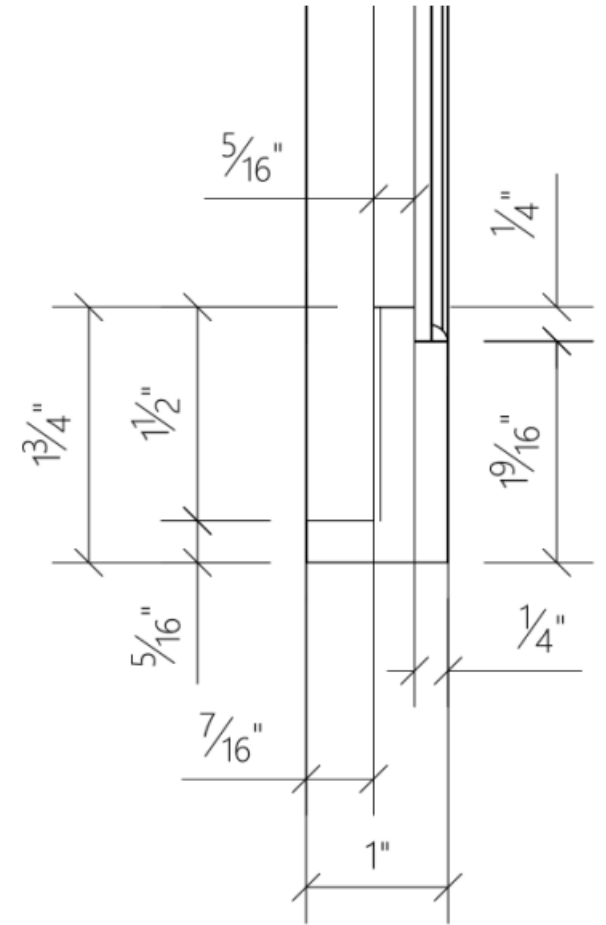

Willow Collection

In-Step Framed Mirror
DMBN5

luca + lex

www.luca-lex.com

928-296-5578

Frame Material:	Polystyrene with foil wrap
Mirror Material:	Aluminum
Mirror Thickness:	3 mm
Finish:	Brushed Nickel
Frame Profile Dimensions:	0.98 x 1.77 in
Reflective Area:	24 x 36 in
Outer Dimensions:	27.13 x 0.98 x 39.06 in
Item Weight:	11.66 lbs
Mounting Type:	French Cleat
Mounting Direction:	Horizontal or Vertical
Mounting Hardware:	Included

Side