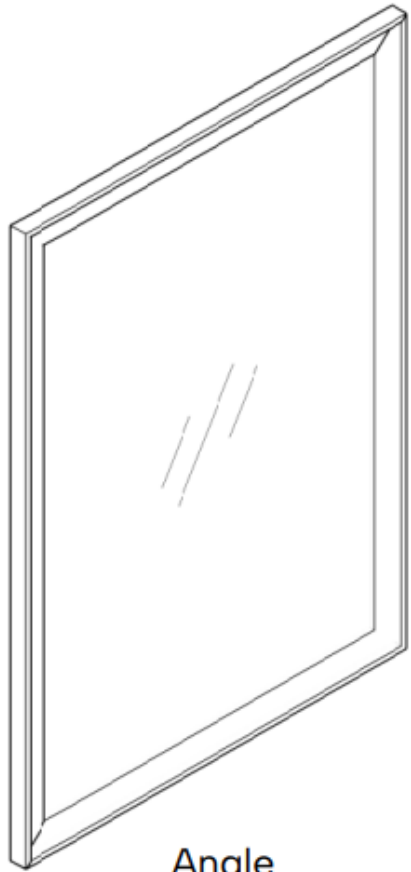

Willow Collection

In-Step Framed Mirror
DMBN5

luca + lex

www.luca-lex.com

928-296-5578

Frame Material:	Polystyrene with foil wrap
Mirror Material:	Aluminum
Mirror Thickness:	3 mm
Finish:	Brushed Nickel
Frame Profile Dimensions:	0.98 x 1.77 in
Reflective Area:	24 x 36 in
Outer Dimensions:	27.13 x 0.98 x 39.06 in
Item Weight:	11.66 lbs
Mounting Type:	French Cleat
Mounting Direction:	Horizontal or Vertical
Mounting Hardware:	Included

Custom Sizes & Finishes Available Upon Request
One year warranty from date of purchase on materials & finish.

Willow Collection

In-Step Framed Mirror
DMBN5

luca + lex

www.luca-lex.com

928-296-5578

Angle

Front

Side