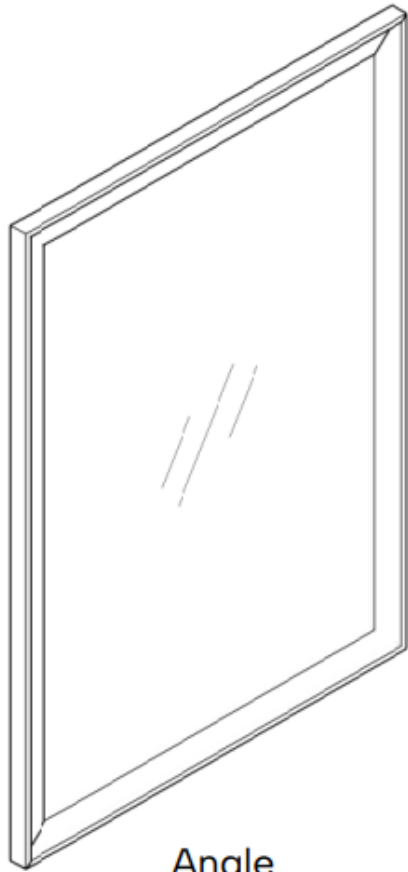

Willow Collection

In-Step Framed Mirror
DMBB5

luca + lex

www.luca-lex.com

928-296-5578

Frame Material:	Polystyrene with foil wrap
Mirror Material:	Aluminum
Mirror Thickness:	3 mm
Finish:	Brushed Bronze
Frame Profile Dimensions:	0.98 x 1.77 in
Reflective Area:	24 x 36 in
Outer Dimensions:	27.13 x 0.98 x 39.06 in
Item Weight:	11.66 lbs
Mounting Type:	French Cleat
Mounting Direction:	Horizontal or Vertical
Mounting Hardware:	Included

Custom Sizes & Finishes Available Upon Request
One year warranty from date of purchase on materials & finish.

Willow Collection

In-Step Framed Mirror
DMBB5

luca + lex

www.luca-lex.com

928-296-5578

Angle

Front

Side