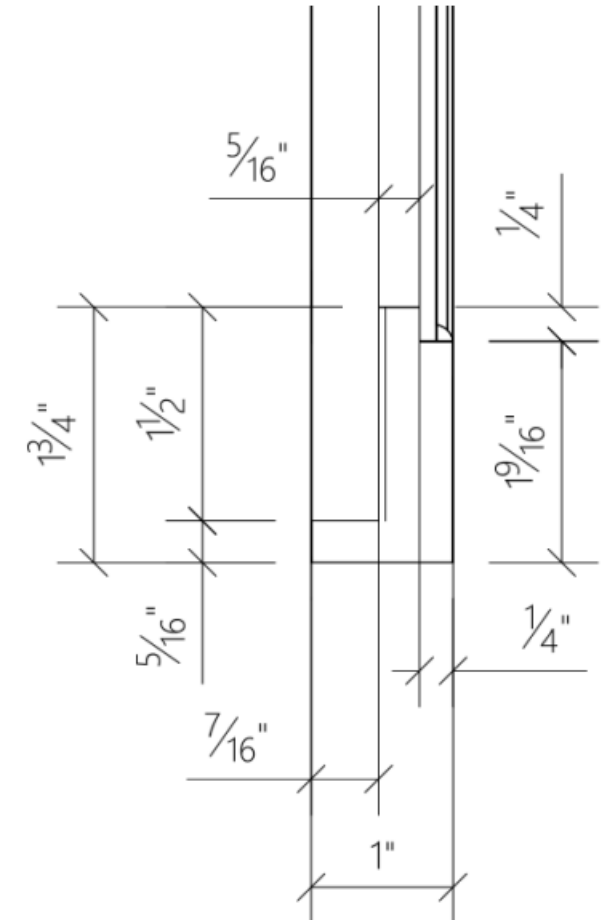

Willow Collection

In-Step Framed Mirror
DMBB5

luca + lex

www.luca-lex.com

928-296-5578

Frame Material:	Polystyrene with foil wrap
Mirror Material:	Aluminum
Mirror Thickness:	3 mm
Finish:	Brushed Bronze
Frame Profile Dimensions:	0.98 x 1.77 in
Reflective Area:	24 x 36 in
Outer Dimensions:	27.13 x 0.98 x 39.06 in
Item Weight:	11.66 lbs
Mounting Type:	French Cleat
Mounting Direction:	Horizontal or Vertical
Mounting Hardware:	Included

Side