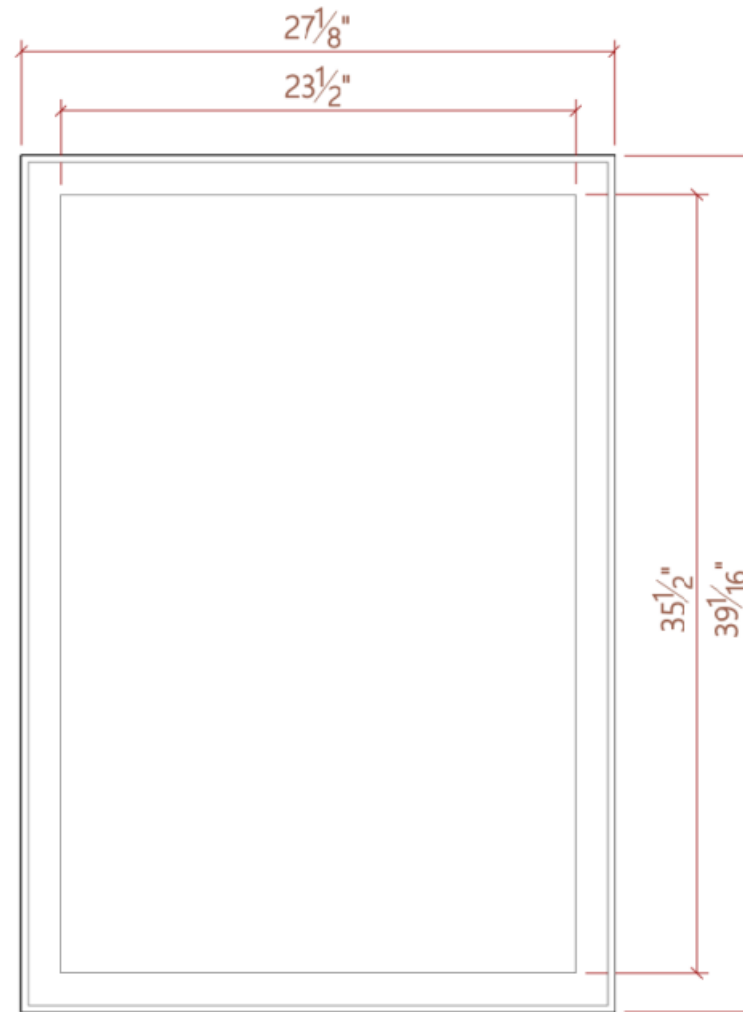

Willow Collection

In-Step Framed Mirror
DMBB5

luca + lex

www.luca-lex.com

928-296-5578

Frame Material:	Polystyrene with foil wrap
Mirror Material:	Aluminum
Mirror Thickness:	3 mm
Finish:	Brushed Bronze
Frame Profile Dimensions:	0.98 x 1.77 in
Reflective Area:	24 x 36 in
Outer Dimensions:	27.13 x 0.98 x 39.06 in
Item Weight:	11.66 lbs
Mounting Type:	French Cleat
Mounting Direction:	Horizontal or Vertical
Mounting Hardware:	Included

Custom Sizes & Finishes Available Upon Request
One year warranty from date of purchase on materials & finish.

Willow Collection

In-Step Framed Mirror
DMBB5

luca + lex

www.luca-lex.com

928-296-5578

Angle

Front

Side