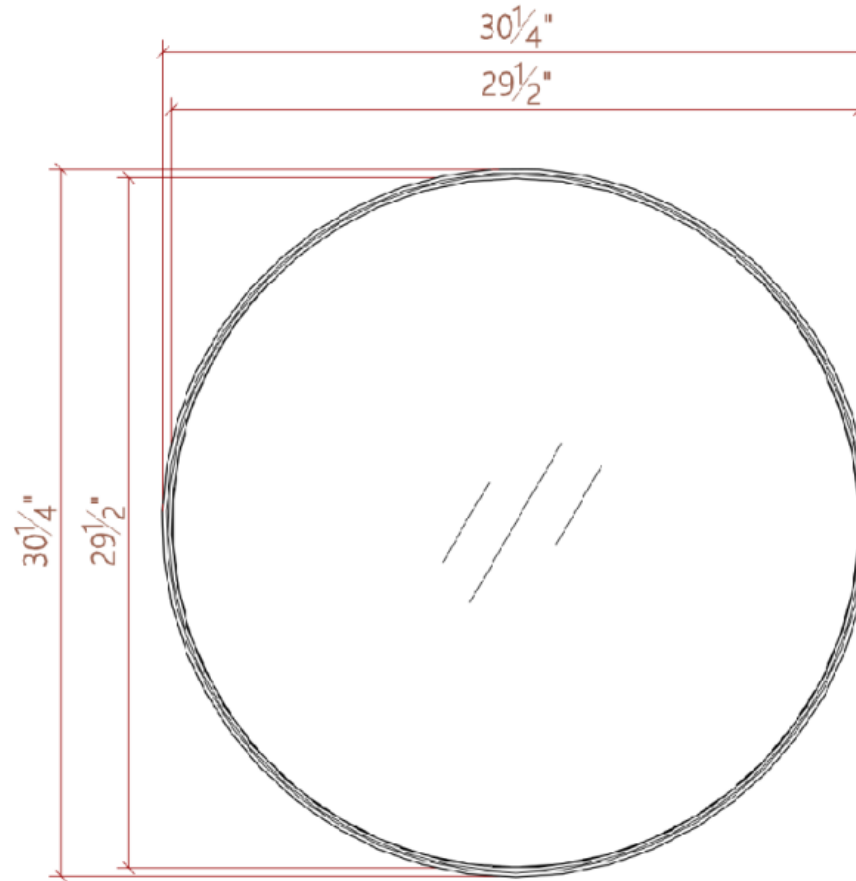

# Rowan Collection

Round Metal Framed Mirror  
DMMB4 / 1041

luca + lex  
www.luca-lex.com  
928-296-5578

Frame Material:	Aluminum
Mirror Material:	Aluminum
Mirror Thickness:	3 mm
Finish:	Matte Black
Frame Profile Dimensions:	0.36 x 1.11 in
Reflective Area:	30 in
Outer Dimensions:	30.25 x 1.11 x 30.25 in
Item Weight:	7.76 lbs
Mounting Type:	Cross Bracket
Mounting Hardware:	Included

# Rowan Collection

Round Metal Framed Mirror  
DMMB4 / 1041

luca + lex

[www.luca-lex.com](http://www.luca-lex.com)

928-296-5578

Angle

Front

Side