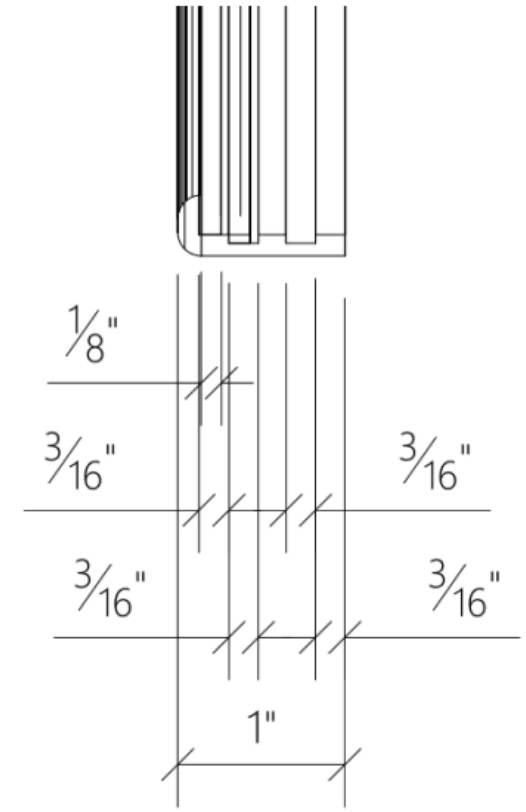

# Rowan Collection

Round Metal Framed Mirror  
DMMB4 / 1041

luca + lex  
www.luca-lex.com  
928-296-5578

Frame Material:	Aluminum
Mirror Material:	Aluminum
Mirror Thickness:	3 mm
Finish:	Matte Black
Frame Profile Dimensions:	0.36 x 1.11 in
Reflective Area:	30 in
Outer Dimensions:	30.25 x 1.11 x 30.25 in
Item Weight:	7.76 lbs
Mounting Type:	Cross Bracket
Mounting Hardware:	Included

# Rowan Collection

Round Metal Framed Mirror  
DMMB4 / 1041

luca + lex

[www.luca-lex.com](http://www.luca-lex.com)

928-296-5578

Angle

Front

Side