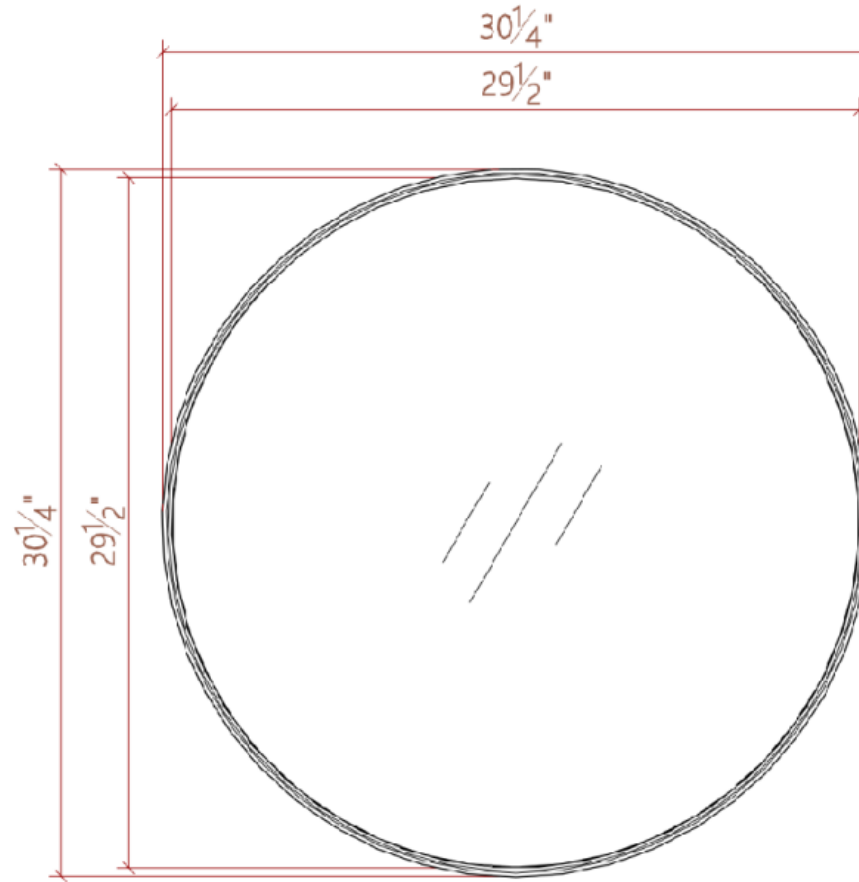

Rowan Collection

Round Metal Framed Mirror
DMBN4 / 1007

luca + lex
www.luca-lex.com
928-296-5578

Frame Material:	Aluminum
Mirror Material:	Aluminum
Mirror Thickness:	3 mm
Finish:	Brushed Nickel
Frame Profile Dimensions:	0.36 x 1.11 in
Reflective Area:	30 in
Outer Dimensions:	30.25 x 1.11 x 30.25 in
Item Weight:	7.76 lbs
Mounting Type:	Cross Bracket
Mounting Hardware:	Included

Angle

Front

Side