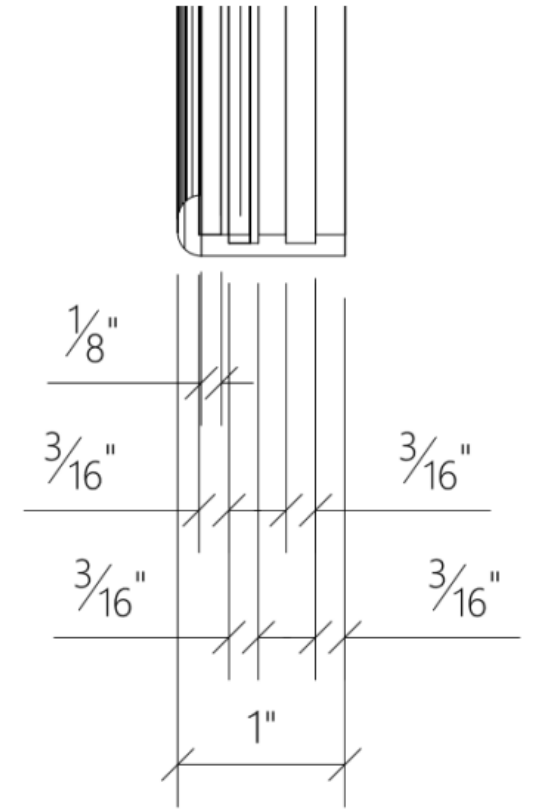

Rowan Collection

Round Metal Framed Mirror
DMBN4 / 1007

luca + lex
www.luca-lex.com
928-296-5578

Frame Material:	Aluminum
Mirror Material:	Aluminum
Mirror Thickness:	3 mm
Finish:	Brushed Nickel
Frame Profile Dimensions:	0.36 x 1.11 in
Reflective Area:	30 in
Outer Dimensions:	30.25 x 1.11 x 30.25 in
Item Weight:	7.76 lbs
Mounting Type:	Cross Bracket
Mounting Hardware:	Included

Angle

Front

Side