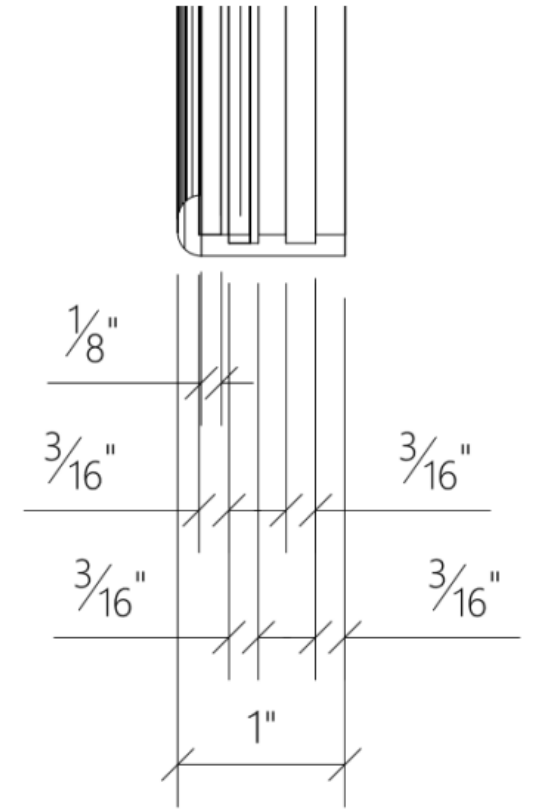

# Rowan Collection

Round Metal Framed Mirror  
DMBB4

luca + lex  
www.luca-lex.com  
928-296-5578

Frame Material:	Aluminum
Mirror Material:	Aluminum
Mirror Thickness:	3 mm
Finish:	Brushed Bronze
Frame Profile Dimensions:	0.36 x 1.11 in
Reflective Area:	30 in
Outer Dimensions:	30.25 x 1.11 x 30.25 in
Item Weight:	7.76 lbs
Mounting Type:	Cross Bracket
Mounting Hardware:	Included

# Rowan Collection

Round Metal Framed Mirror  
DMBB4

luca + lex

[www.luca-lex.com](http://www.luca-lex.com)

928-296-5578

Angle

Front

Side