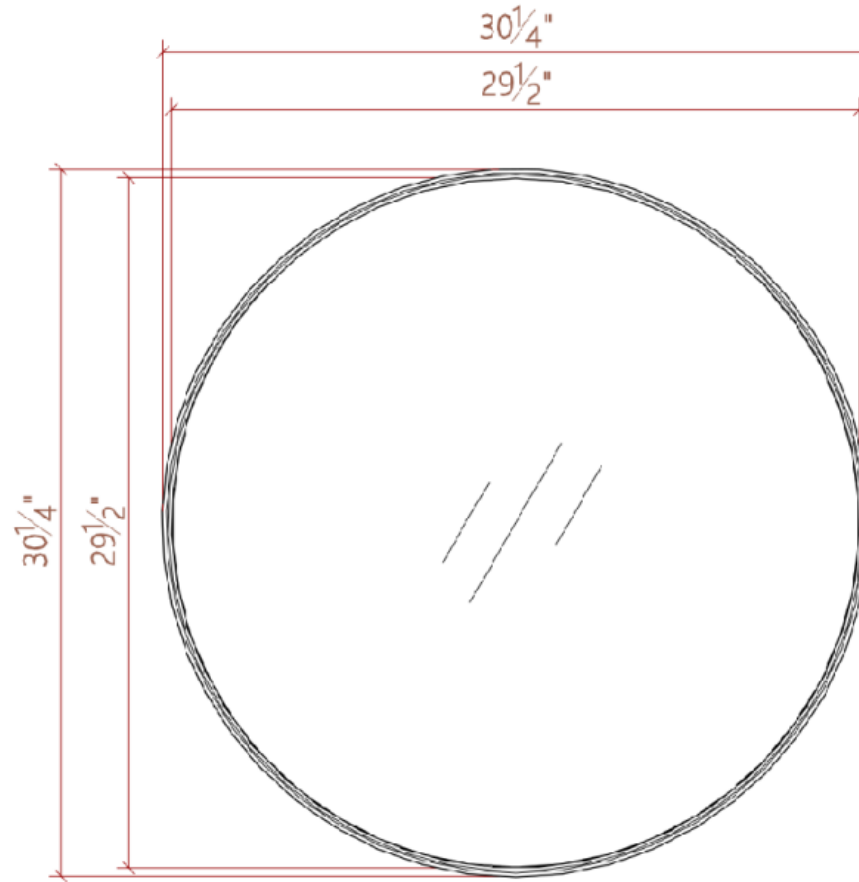

# Rowan Collection

Round Metal Framed Mirror  
DMBB4

luca + lex  
www.luca-lex.com  
928-296-5578

Frame Material:	Aluminum
Mirror Material:	Aluminum
Mirror Thickness:	3 mm
Finish:	Brushed Bronze
Frame Profile Dimensions:	0.36 x 1.11 in
Reflective Area:	30 in
Outer Dimensions:	30.25 x 1.11 x 30.25 in
Item Weight:	7.76 lbs
Mounting Type:	Cross Bracket
Mounting Hardware:	Included

# Rowan Collection

Round Metal Framed Mirror  
DMBB4

luca + lex

[www.luca-lex.com](http://www.luca-lex.com)

928-296-5578

Angle

Front

Side