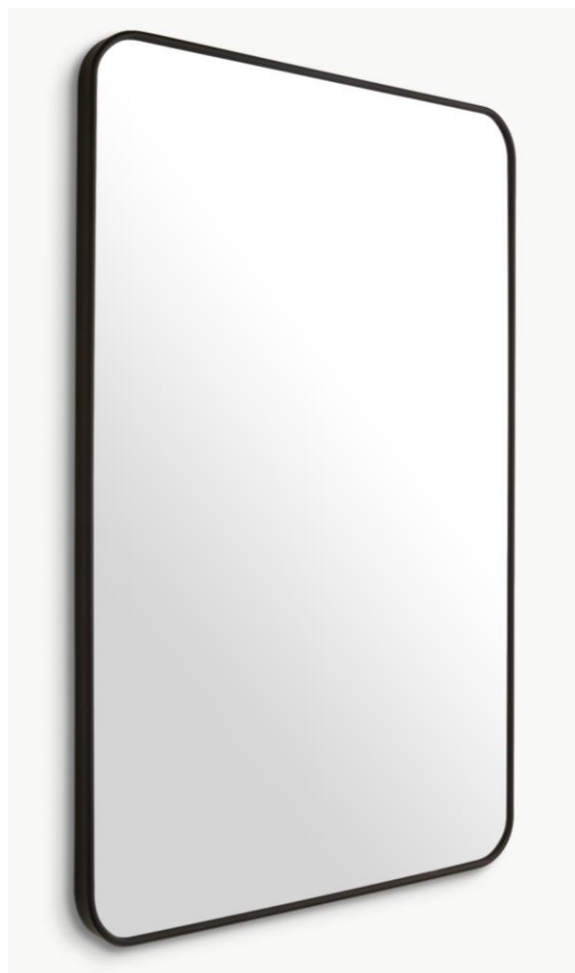

# Rowan Collection

Rectangle Metal Framed Mirror

DMMB3 / 1005

luca + lex

www.luca-lex.com

928-296-5578

|                           |                         |
|---------------------------|-------------------------|
| Frame Material:           | Aluminum                |
| Mirror Material:          | Aluminum                |
| Mirror Thickness:         | 3 mm                    |
| Finish:                   | Matte Black             |
| Frame Profile Dimensions: | 0.36 x 1.11 in          |
| Reflective Area:          | 24 x 36 in              |
| Outer Dimensions:         | 24.25 x 1.11 x 36.25 in |
| Item Weight:              | 9.3 lbs                 |
| Mounting Type:            | Cross Bracket           |
| Mounting Direction:       | Horizontal or Vertical  |
| Mounting Hardware:        | Included                |

# Rowan Collection

Rectangle Metal Framed Mirror  
DMMB3 / 1005

luca + lex

www.luca-lex.com

928-296-5578

Angle

Front

Side