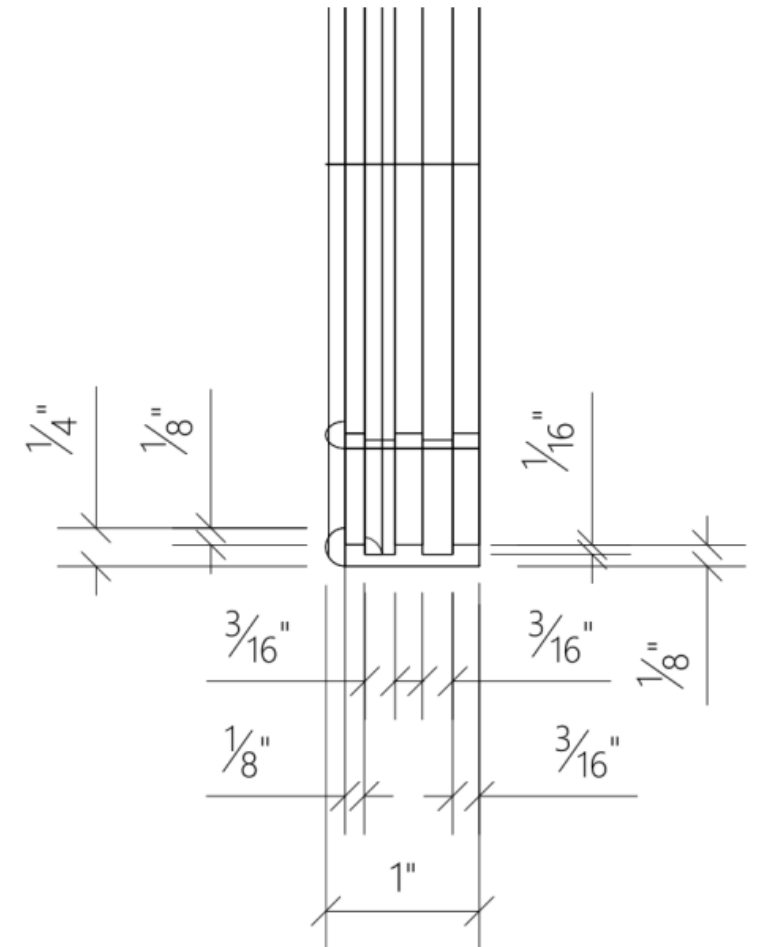

# Rowan Collection

Rectangle Metal Framed Mirror

DMMB3 / 1005

luca + lex

www.luca-lex.com

928-296-5578

|                           |                         |
|---------------------------|-------------------------|
| Frame Material:           | Aluminum                |
| Mirror Material:          | Aluminum                |
| Mirror Thickness:         | 3 mm                    |
| Finish:                   | Matte Black             |
| Frame Profile Dimensions: | 0.36 x 1.11 in          |
| Reflective Area:          | 24 x 36 in              |
| Outer Dimensions:         | 24.25 x 1.11 x 36.25 in |
| Item Weight:              | 9.3 lbs                 |
| Mounting Type:            | Cross Bracket           |
| Mounting Direction:       | Horizontal or Vertical  |
| Mounting Hardware:        | Included                |

# Rowan Collection

Rectangle Metal Framed Mirror  
DMMB3 / 1005

luca + lex

www.luca-lex.com

928-296-5578

Angle

Front

Side