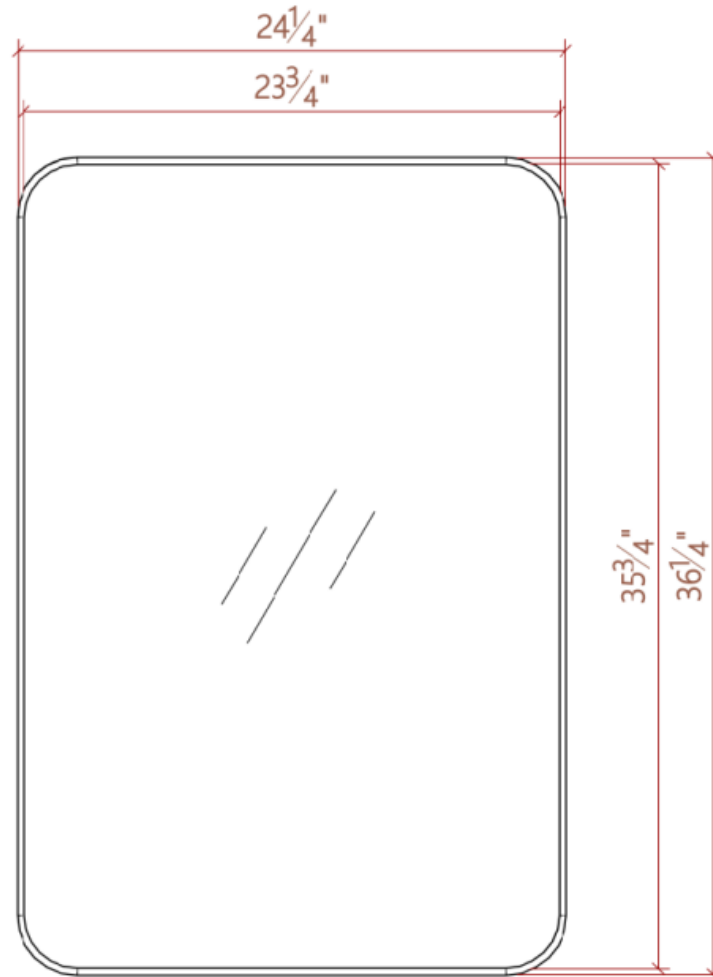

# Rowan Collection

Rectangle Metal Framed Mirror

DMMB3 / 1005

luca + lex

www.luca-lex.com

928-296-5578

|                           |                         |
|---------------------------|-------------------------|
| Frame Material:           | Aluminum                |
| Mirror Material:          | Aluminum                |
| Mirror Thickness:         | 3 mm                    |
| Finish:                   | Matte Black             |
| Frame Profile Dimensions: | 0.36 x 1.11 in          |
| Reflective Area:          | 24 x 36 in              |
| Outer Dimensions:         | 24.25 x 1.11 x 36.25 in |
| Item Weight:              | 9.3 lbs                 |
| Mounting Type:            | Cross Bracket           |
| Mounting Direction:       | Horizontal or Vertical  |
| Mounting Hardware:        | Included                |

# Rowan Collection

Rectangle Metal Framed Mirror  
DMMB3 / 1005

luca + lex

www.luca-lex.com

928-296-5578

Angle

Front

Side