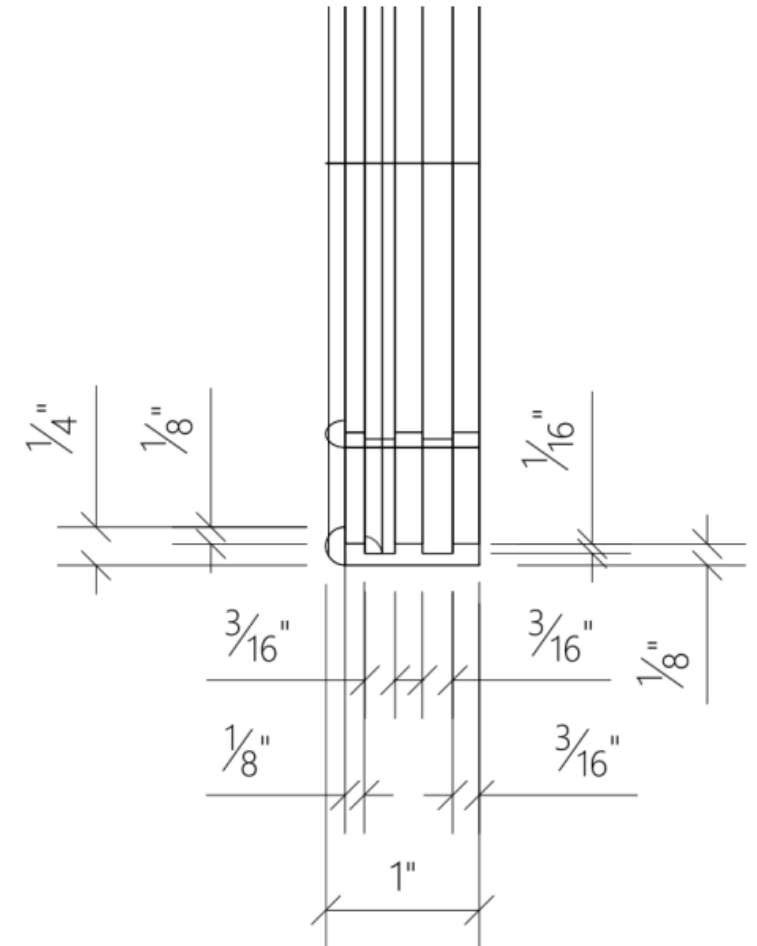

# Rowan Collection

Rectangle Metal Framed Mirror  
DMBN3 / 1006

luca + lex

www.luca-lex.com

928-296-5578

Frame Material:	Aluminum
Mirror Material:	Aluminum
Mirror Thickness:	3 mm
Finish:	Brushed Nickel
Frame Profile Dimensions:	0.36 x 1.11 in
Reflective Area:	24 x 36 in
Outer Dimensions:	24.25 x 1.11 x 36.25 in
Item Weight:	9.3 lbs
Mounting Type:	Cross Bracket
Mounting Direction:	Horizontal or Vertical
Mounting Hardware:	Included

# Rowan Collection

Rectangle Metal Framed Mirror  
DMBN3 / 1006

luca + lex

www.luca-lex.com

928-296-5578

Angle

Front

Side