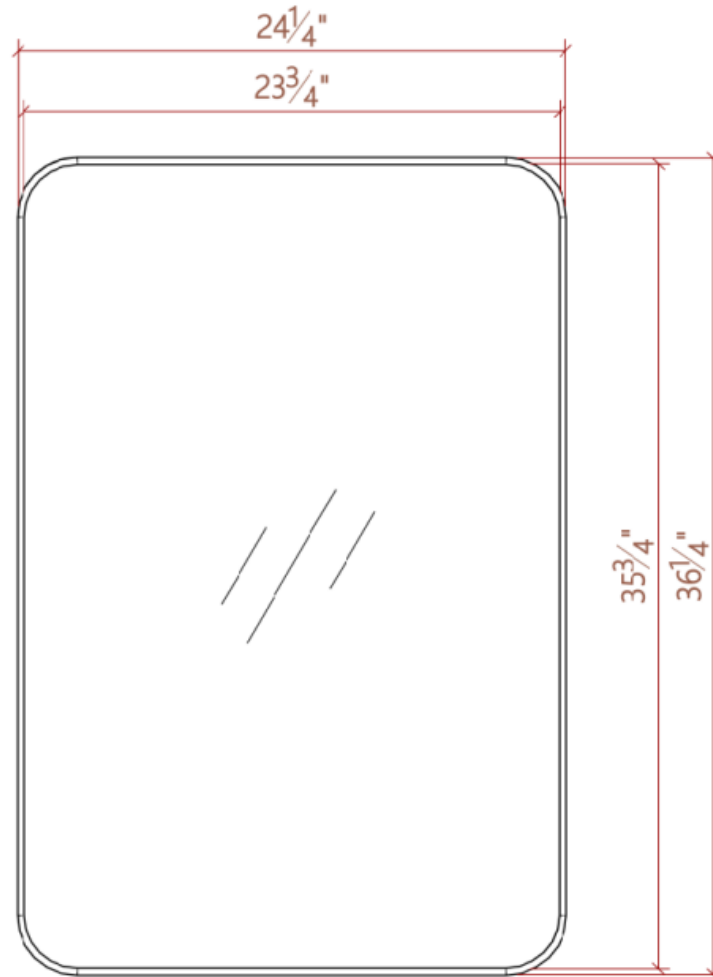

# Rowan Collection

Rectangle Metal Framed Mirror  
DMBN3 / 1006

luca + lex

www.luca-lex.com

928-296-5578

Frame Material:	Aluminum
Mirror Material:	Aluminum
Mirror Thickness:	3 mm
Finish:	Brushed Nickel
Frame Profile Dimensions:	0.36 x 1.11 in
Reflective Area:	24 x 36 in
Outer Dimensions:	24.25 x 1.11 x 36.25 in
Item Weight:	9.3 lbs
Mounting Type:	Cross Bracket
Mounting Direction:	Horizontal or Vertical
Mounting Hardware:	Included

# Rowan Collection

Rectangle Metal Framed Mirror  
DMBN3 / 1006

luca + lex

www.luca-lex.com

928-296-5578

Angle

Front

Side