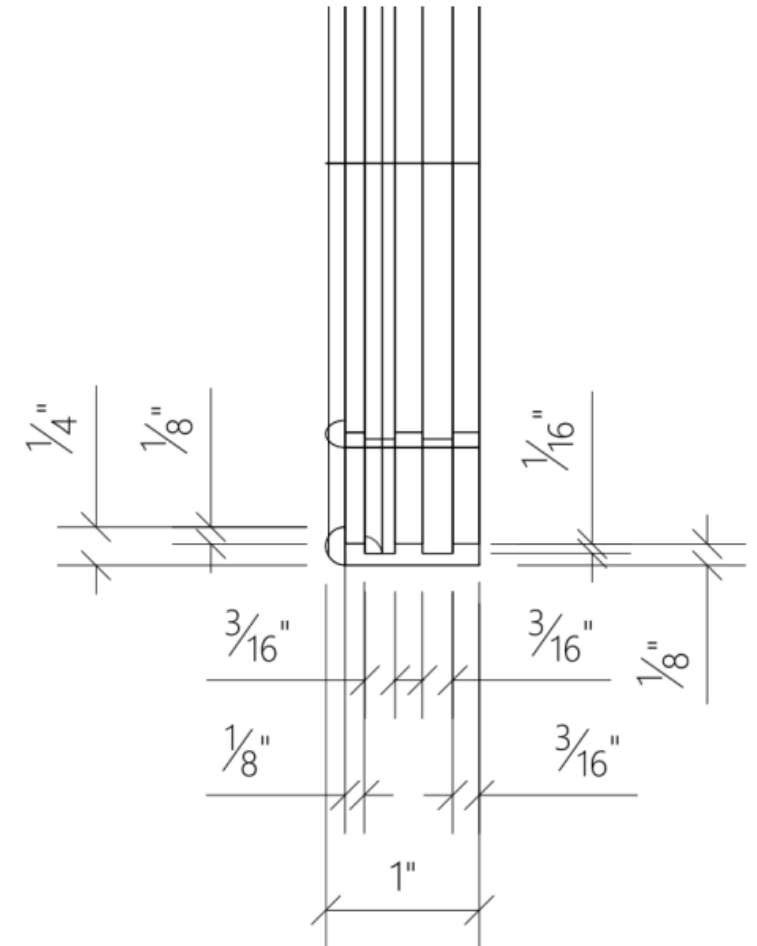

# Rowan Collection

Rectangle Metal Framed Mirror

DMBB3

luca + lex

www.luca-lex.com

928-296-5578

Frame Material:	Aluminum
Mirror Material:	Aluminum
Mirror Thickness:	3 mm
Finish:	Brushed Bronze
Frame Profile Dimensions:	0.36 x 1.11 in
Reflective Area:	24 x 36 in
Outer Dimensions:	24.25 x 1.11 x 36.25 in
Item Weight:	9.3 lbs
Mounting Type:	Cross Bracket
Mounting Direction:	Horizontal or Vertical
Mounting Hardware:	Included

# Rowan Collection

Rectangle Metal Framed Mirror  
DMBB3

luca + lex

[www.luca-lex.com](http://www.luca-lex.com)

928-296-5578

Angle

Front

Side