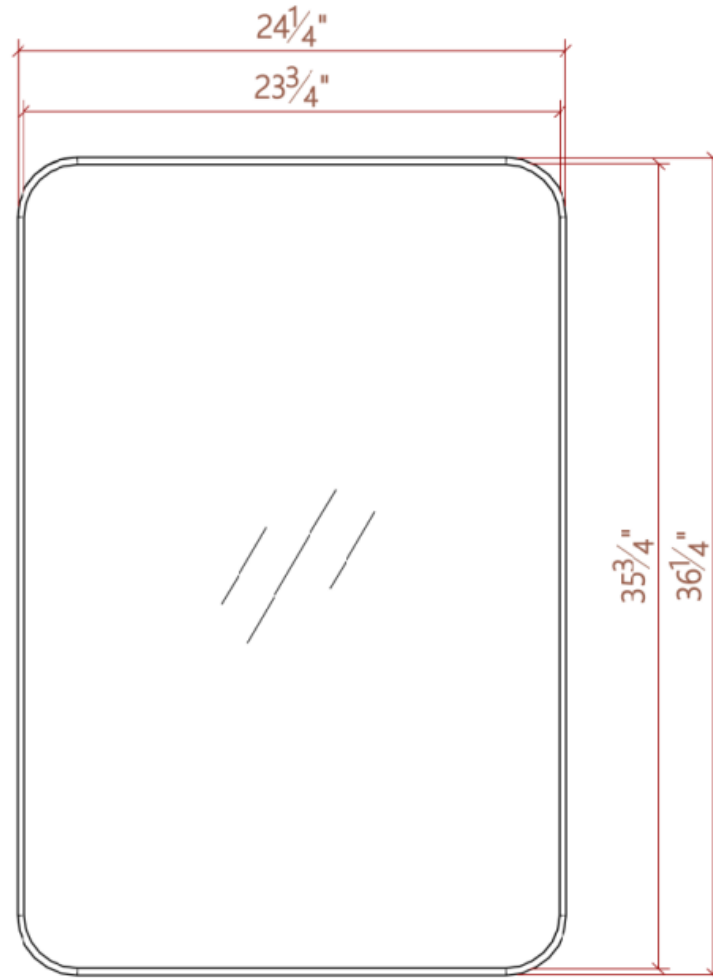

# Rowan Collection

Rectangle Metal Framed Mirror

DMBB3

luca + lex

www.luca-lex.com

928-296-5578

Frame Material:	Aluminum
Mirror Material:	Aluminum
Mirror Thickness:	3 mm
Finish:	Brushed Bronze
Frame Profile Dimensions:	0.36 x 1.11 in
Reflective Area:	24 x 36 in
Outer Dimensions:	24.25 x 1.11 x 36.25 in
Item Weight:	9.3 lbs
Mounting Type:	Cross Bracket
Mounting Direction:	Horizontal or Vertical
Mounting Hardware:	Included

# Rowan Collection

Rectangle Metal Framed Mirror  
DMBB3

luca + lex

[www.luca-lex.com](http://www.luca-lex.com)

928-296-5578

Angle

Front

Side