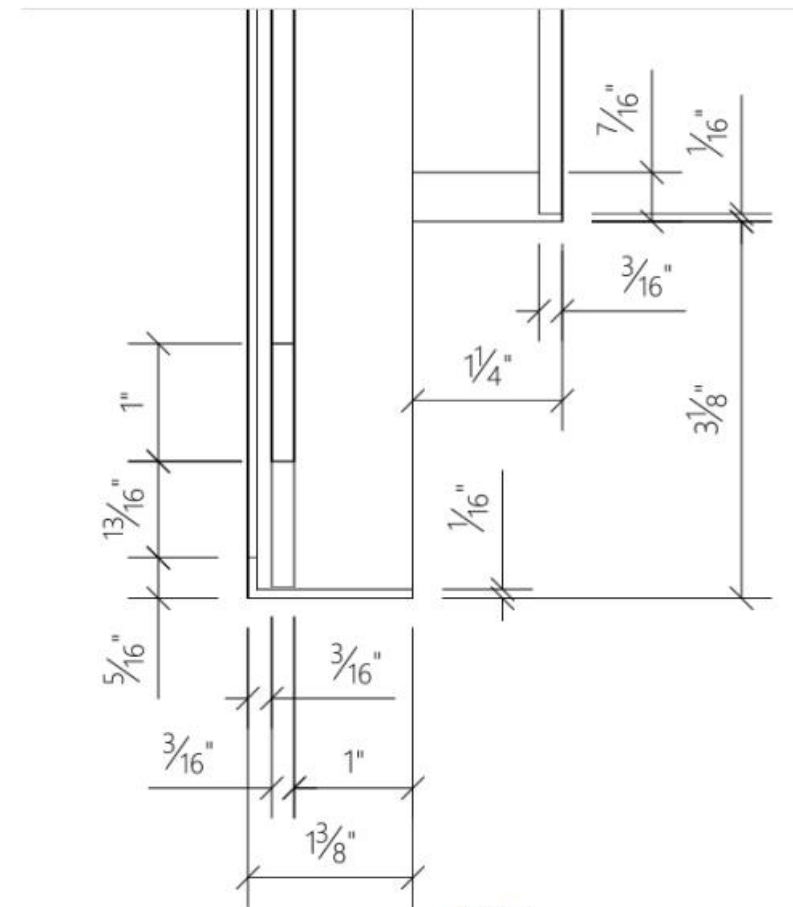

NATURAL LIGHT

WHITE LIGHT

Material:	Silver Mirror
Item Dimensions:	31.5 x 1.3 x 31.5in
Frame Profile Dimensions:	0.32 x 1.3in
Frame Material:	Stainless
Finish:	Polished Chrome
Item Weight:	23 lbs
Mounting Type:	French Cleat
Mirror Thickness:	4mm
Wiring:	Plug-in
Lighting:	3 Color LED
Wattage:	44W
Voltage:	110-120V
Color Temperature:	3000K-6000K
Lumens:	2200
Color Rendering Index:	85

Side