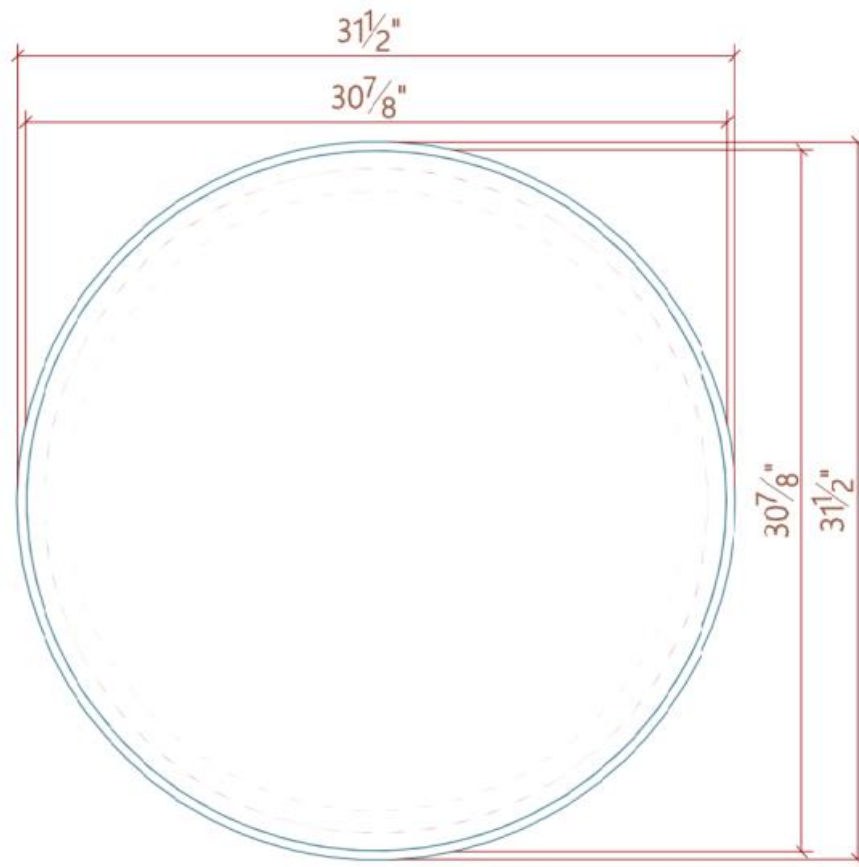

NATURAL LIGHT

WHITE LIGHT

Material:	Silver Mirror
Item Dimensions:	31.5 x 1.3 x 31.5in
Frame Profile Dimensions:	0.32 x 1.3in
Frame Material:	Stainless
Finish:	Polished Chrome
Item Weight:	23 lbs
Mounting Type:	French Cleat
Mirror Thickness:	4mm
Wiring:	Plug-in
Lighting:	3 Color LED
Wattage:	44W
Voltage:	110-120V
Color Temperature:	3000K-6000K
Lumens:	2200
Color Rendering Index:	85

# Alder Collection

Round Metal Framed Lighted Mirror

LMPC2 / 1003

luca + lex

www.luca-lex.com

928-296-5578

Angle

Front

Side