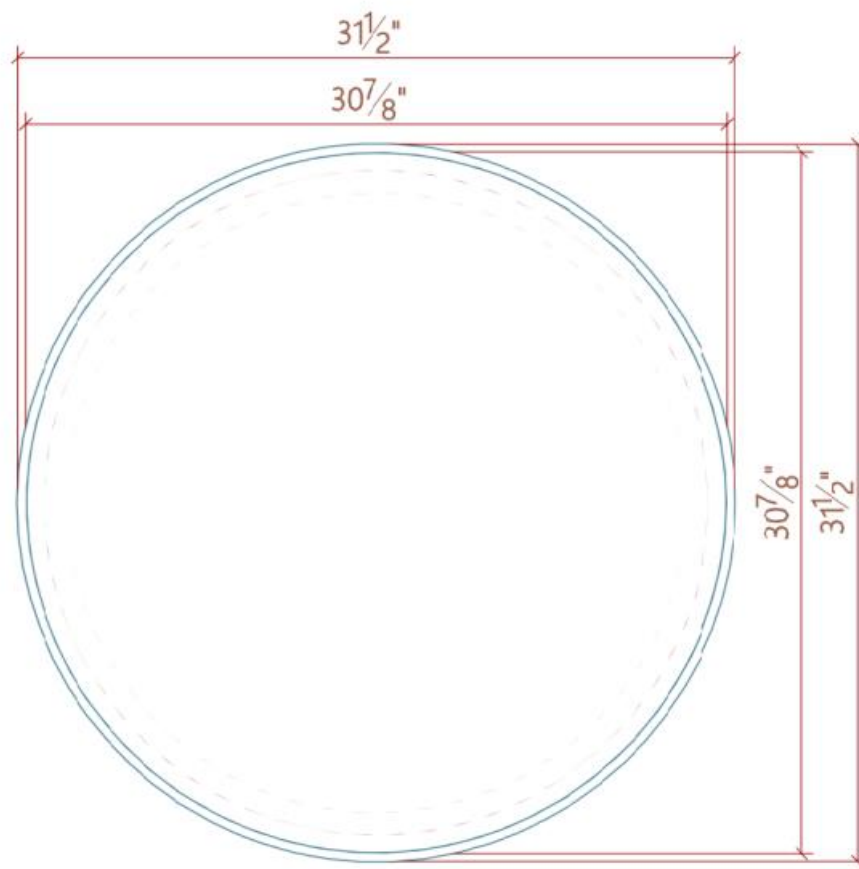

WHITE LIGHT

Light Changing &
Anti-Fog

Material:	Silver Mirror
Item Dimensions:	31.5 x 1.3 x 31.5in
Frame Profile Dimensions:	0.32 x 1.3in
Frame Material:	Stainless
Finish:	Matte Black
Item Weight:	23 lbs
Mounting Type:	French Cleat
Mirror Thickness:	4mm
Wiring:	Plug-in
Lighting:	3 Color LED
Wattage:	44W
Voltage:	110-120V
Color Temperature:	3000K-6000K
Lumens:	2200
Color Rendering Index:	85

Angle

Front

Side