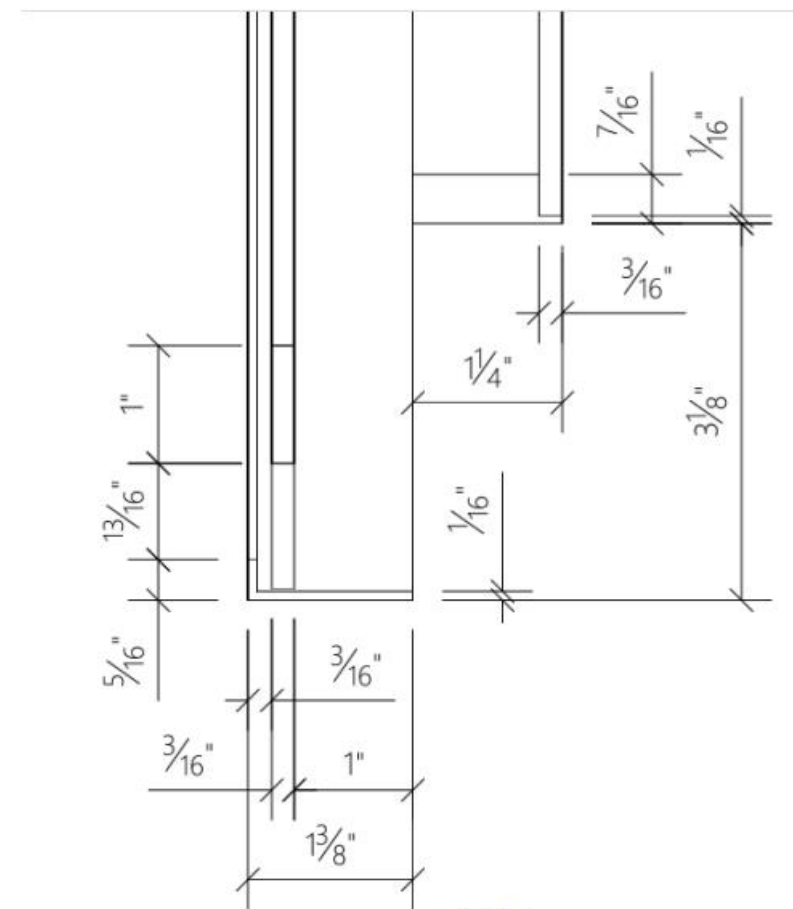

WHITE LIGHT

Light Changing &
Anti-Fog

Material:	Silver Mirror
Item Dimensions:	31.5 x 1.3 x 31.5in
Frame Profile Dimensions:	0.32 x 1.3in
Frame Material:	Stainless
Finish:	Matte Black
Item Weight:	23 lbs
Mounting Type:	French Cleat
Mirror Thickness:	4mm
Wiring:	Plug-in
Lighting:	3 Color LED
Wattage:	44W
Voltage:	110-120V
Color Temperature:	3000K-6000K
Lumens:	2200
Color Rendering Index:	85

Angle

Front

Side