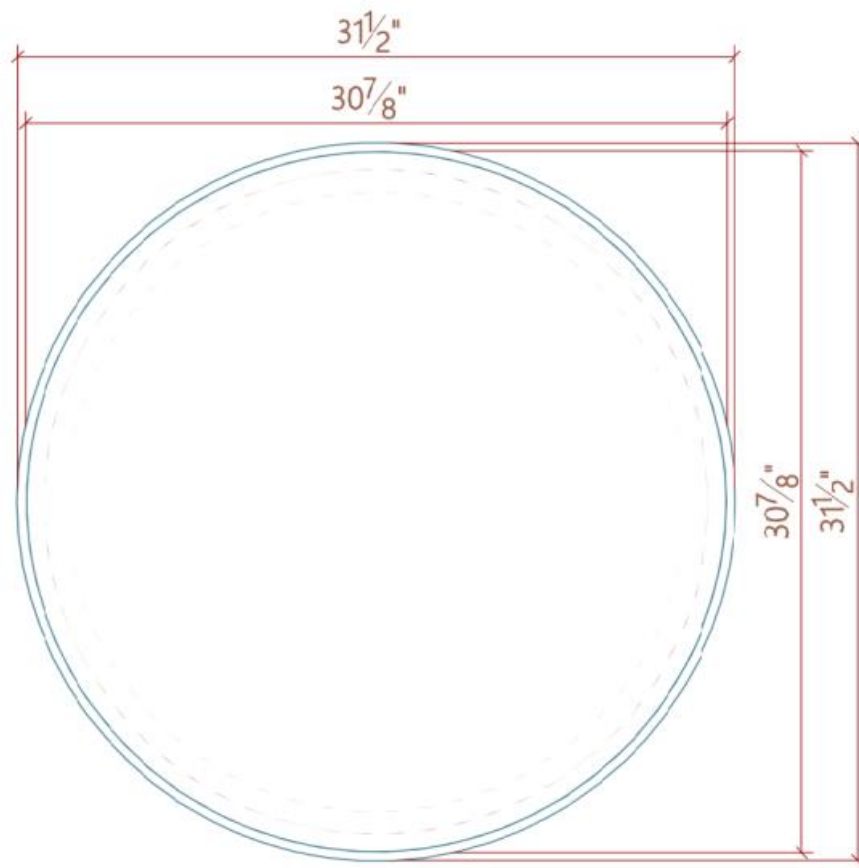

WARM LIGHT

NATURAL LIGHT

WHITE LIGHT

Material:	Silver Mirror
Item Dimensions:	31.5 x 1.3 x 31.5in
Frame Profile Dimensions:	0.32 x 1.3in
Frame Material:	Stainless
Finish:	Brushed Nickel
Item Weight:	23 lbs
Mounting Type:	French Cleat
Mirror Thickness:	4mm
Wiring:	Plug-in
Lighting:	3 Color LED
Wattage:	44W
Voltage:	110-120V
Color Temperature:	3000K-6000K
Lumens:	2200
Color Rendering Index:	85

Angle

Front

Side