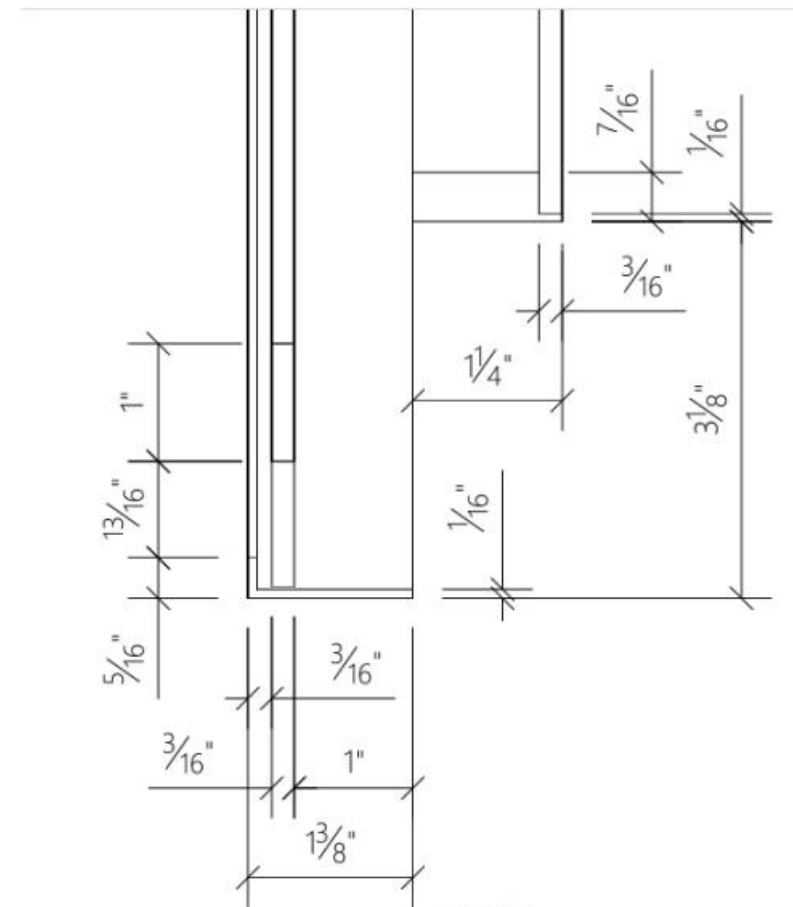

WARM LIGHT

NATURAL LIGHT

WHITE LIGHT

Material:	Silver Mirror
Item Dimensions:	31.5 x 1.3 x 31.5in
Frame Profile Dimensions:	0.32 x 1.3in
Frame Material:	Stainless
Finish:	Brushed Nickel
Item Weight:	23 lbs
Mounting Type:	French Cleat
Mirror Thickness:	4mm
Wiring:	Plug-in
Lighting:	3 Color LED
Wattage:	44W
Voltage:	110-120V
Color Temperature:	3000K-6000K
Lumens:	2200
Color Rendering Index:	85

Angle

Front

Side