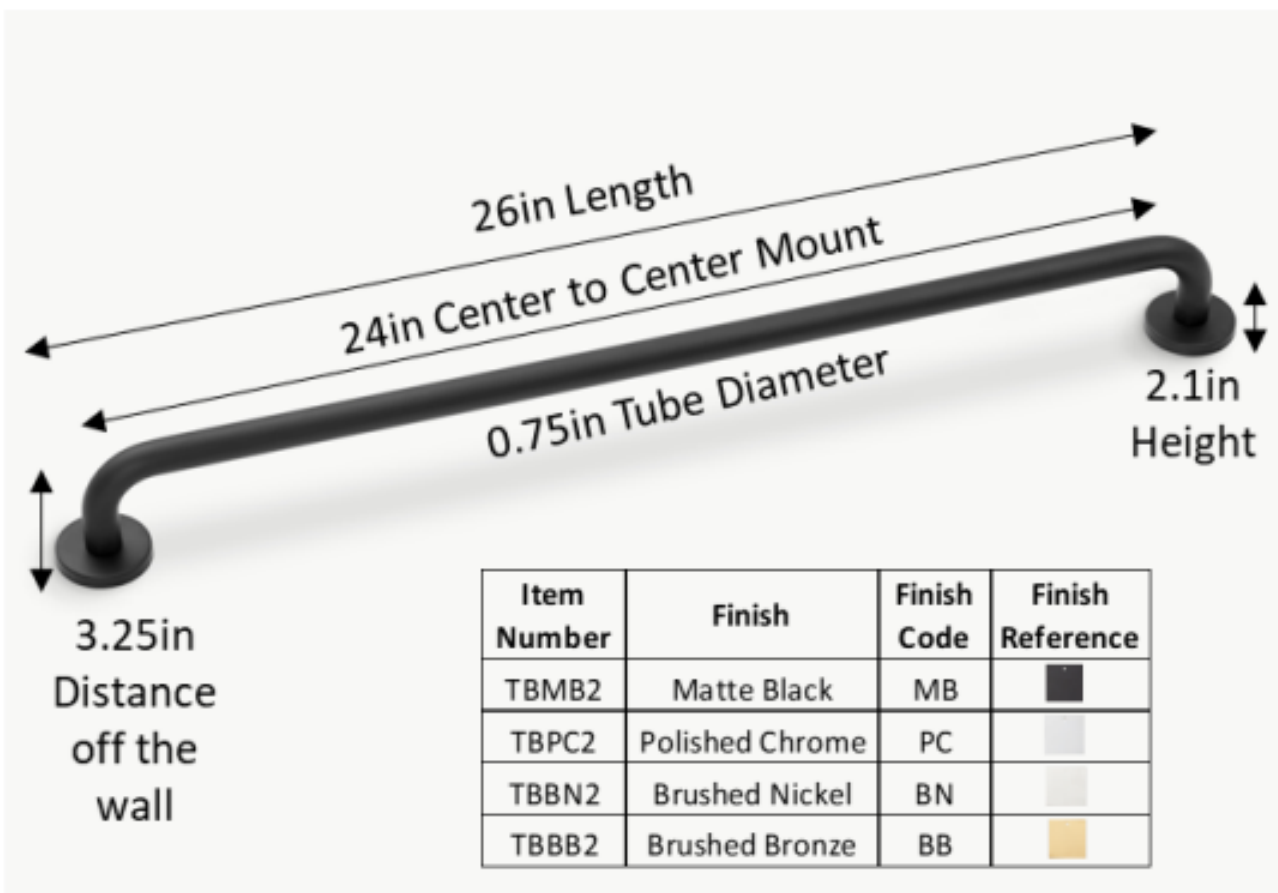

Classic Collection

Towel Bar

luca + lex

www.luca-lex.com

928-296-5578

Material:	Stainless Steel 304
Item Dimensions:	26 x 2.1 x 3.25 in
Mounting Center to Center:	24 in
Tube Diameter:	0.75 in
Item Weight:	0.96 lbs
Mounting Type:	Wall Mount
Mounting Hardware:	Included

One year warranty from date of purchase on material & finish.

Classic Collection

Towel Bar

luca + lex

www.luca-lex.com

928-296-5578

Item Number	Finish	Finish Code	Finish Reference
TBMB2	Matte Black	MB	■
TBPC2	Polished Chrome	PC	■
TBBN2	Brushed Nickel	BN	■
TBBB2	Brushed Bronze	BB	■