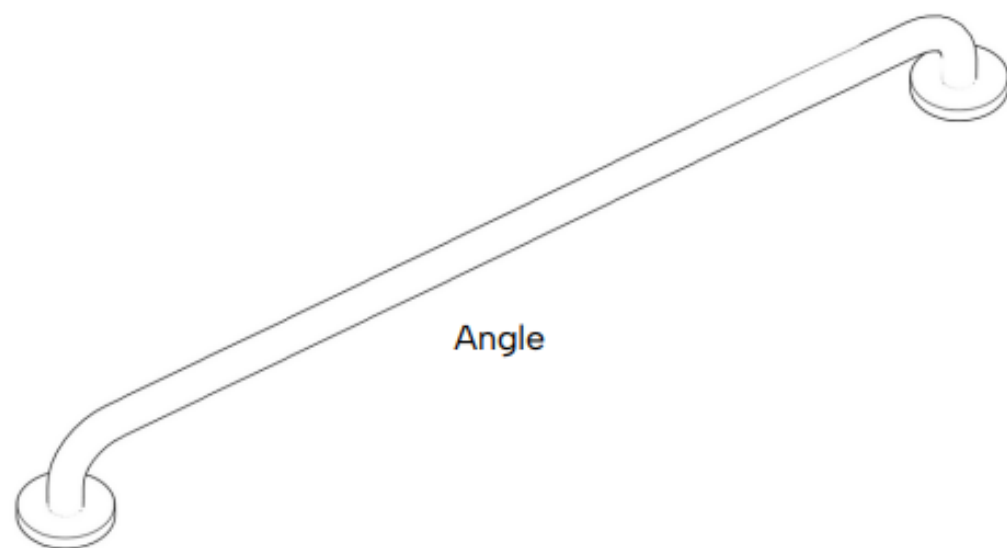

Classic Collection

Towel Bar

luca + lex

www.luca-lex.com

928-296-5578