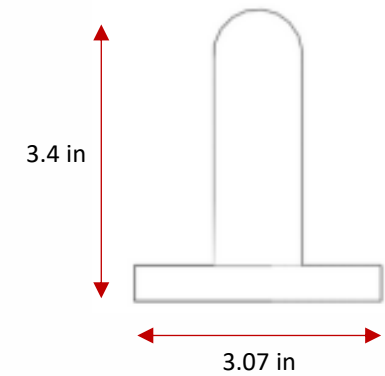

# Classic Collection

Peened Grab Bar – 48in

GBBN3F

luca + lex

www.luca-lex.com

928-296-5578

Material:	Stainless Steel 304
Finish:	Brushed Nickel
Item Dimensions:	51 x 3.07 x 3.4 in
Mounting Center to Center:	48 in
Tube Diameter:	1.5 in
Item Weight:	3 lbs
Mounting Type:	Wall Mount
Mounting Hardware:	Included

# Classic Collection

Peened Grab Bar – 48in

GBBN3F

luca + lex

[www.luca-lex.com](http://www.luca-lex.com)

928-296-5578

Top

Side