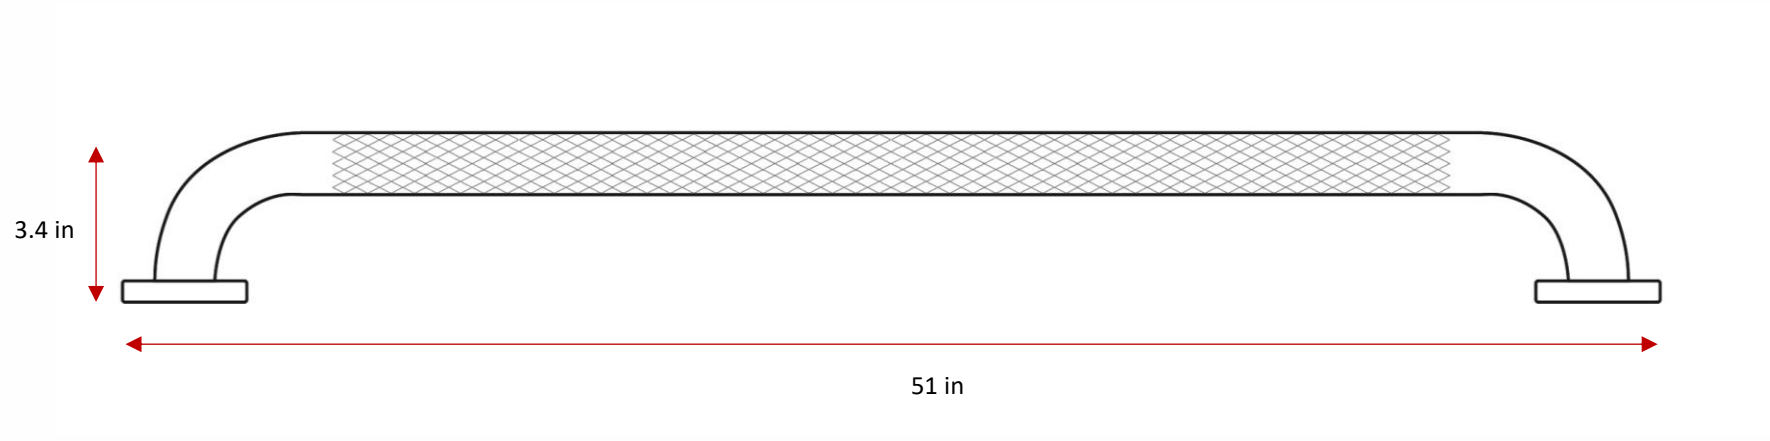

# Classic Collection

Peened Grab Bar – 48in

GBBN3F

luca + lex

www.luca-lex.com

928-296-5578

Material:	Stainless Steel 304
Finish:	Brushed Nickel
Item Dimensions:	51 x 3.07 x 3.4 in
Mounting Center to Center:	48 in
Tube Diameter:	1.5 in
Item Weight:	3 lbs
Mounting Type:	Wall Mount
Mounting Hardware:	Included

# Classic Collection

Peened Grab Bar – 48in

GBBN3F

luca + lex

[www.luca-lex.com](http://www.luca-lex.com)

928-296-5578

Top

Side