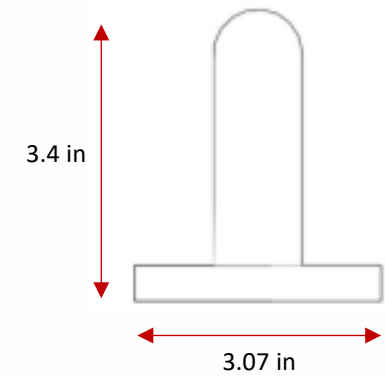

Classic Collection

Peened Grab Bar – 42in

GBBN3E

luca + lex

www.luca-lex.com

928-296-5578

Material:	Stainless Steel 304
Finish:	Brushed Nickel
Item Dimensions:	45 x 3.07 x 3.4 in
Mounting Center to Center:	42 in
Tube Diameter:	1.5 in
Item Weight:	2.9 lbs
Mounting Type:	Wall Mount
Mounting Hardware:	Included

Side