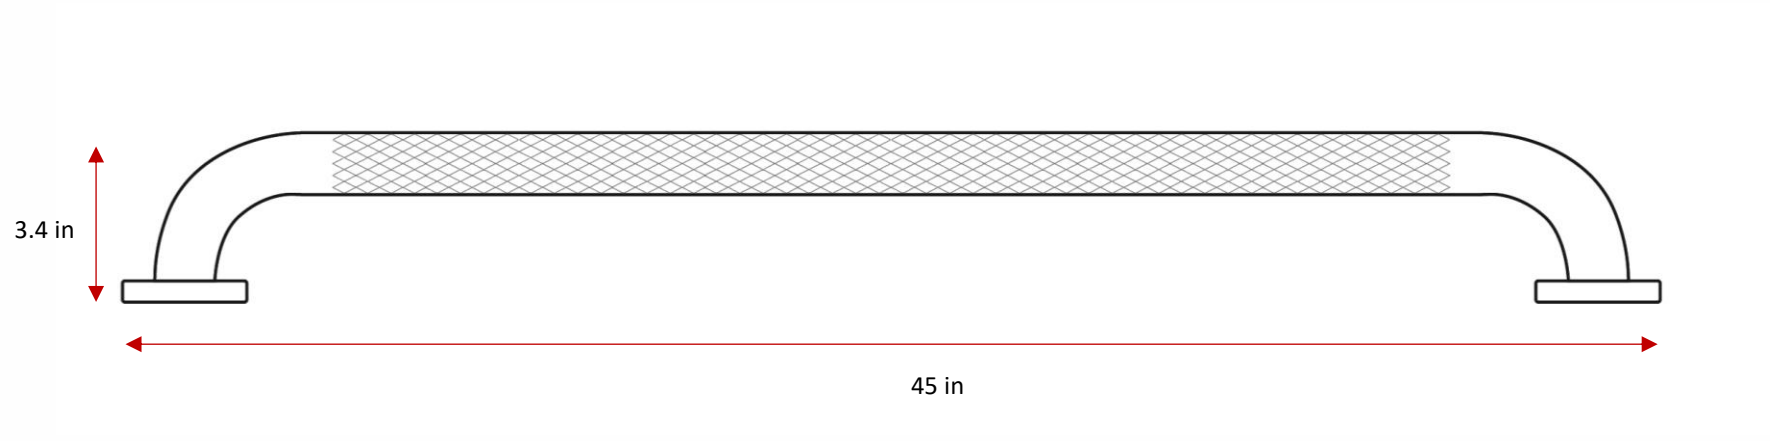

Classic Collection

Peened Grab Bar – 42in

GBBN3E

luca + lex

www.luca-lex.com

928-296-5578

Top