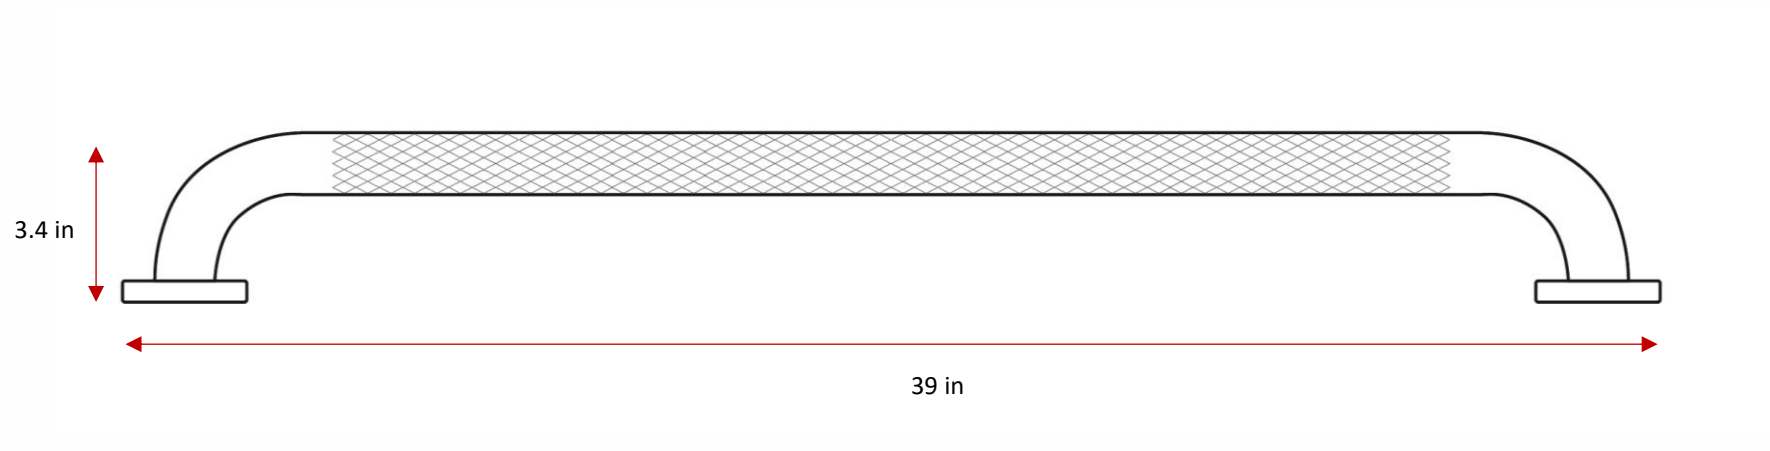

Classic Collection

Peened Grab Bar – 36in

GBBN3D

luca + lex

www.luca-lex.com

928-296-5578

Top