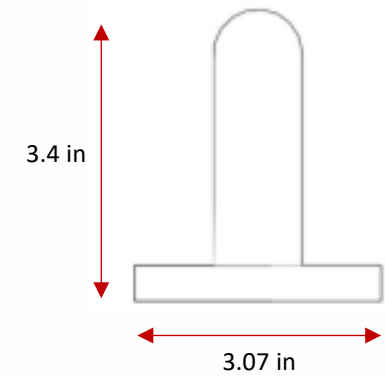

Classic Collection

Peened Grab Bar – 36in

GBBN3D

luca + lex

www.luca-lex.com

928-296-5578

Material:	Stainless Steel 304
Finish:	Brushed Nickel
Item Dimensions:	39 x 3.07 x 3.4 in
Mounting Center to Center:	36 in
Tube Diameter:	1.5 in
Item Weight:	2.6 lbs
Mounting Type:	Wall Mount
Mounting Hardware:	Included

Side