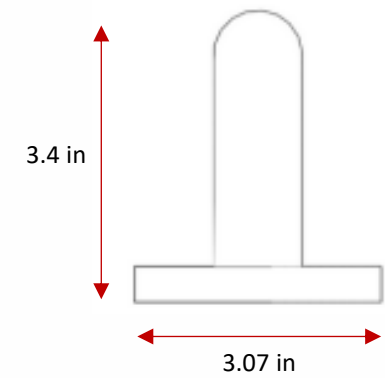

Classic Collection

Peened Grab Bar – 24in

GBBN3C

luca + lex

www.luca-lex.com

928-296-5578

Material:	Stainless Steel 304
Finish:	Brushed Nickel
Item Dimensions:	27 x 3.07 x 3.4 in
Mounting Center to Center:	24 in
Tube Diameter:	1.5 in
Item Weight:	1.95 lbs
Mounting Type:	Wall Mount
Mounting Hardware:	Included

Side