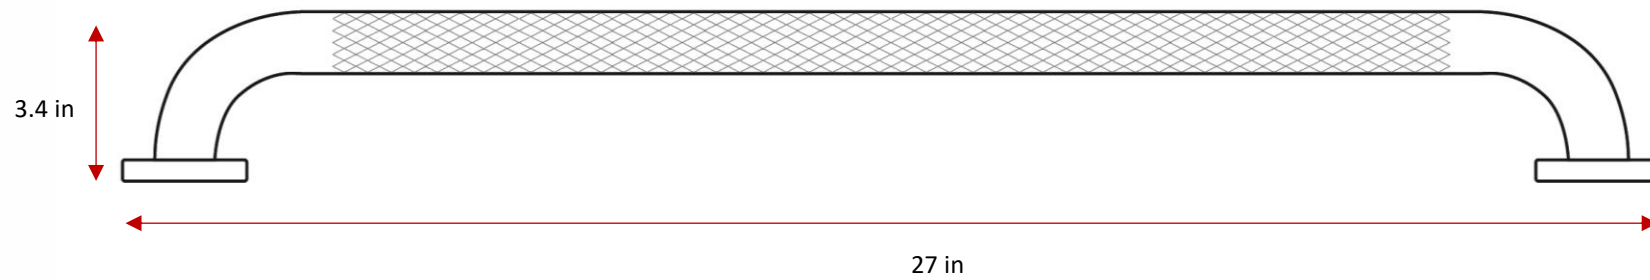

Classic Collection

Peened Grab Bar – 24in

GBBN3C

luca + lex

www.luca-lex.com

928-296-5578

Top