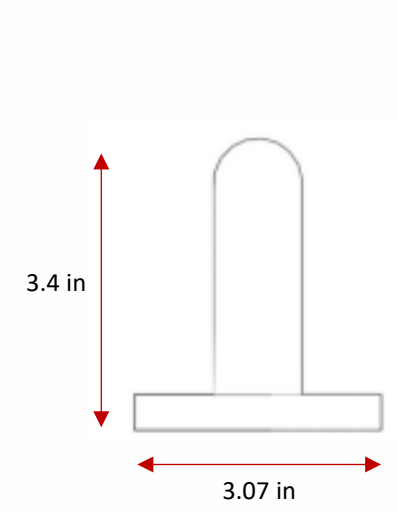

Classic Collection

Peened Grab Bar – 18in

GBBN3B

luca + lex

www.luca-lex.com

928-296-5578

Material:	Stainless Steel 304
Finish:	Brushed Nickel
Item Dimensions:	21 x 3.07 x 3.4 in
Mounting Center to Center:	18 in
Tube Diameter:	1.5 in
Item Weight:	1.63 lbs
Mounting Type:	Wall Mount
Mounting Hardware:	Included

Side