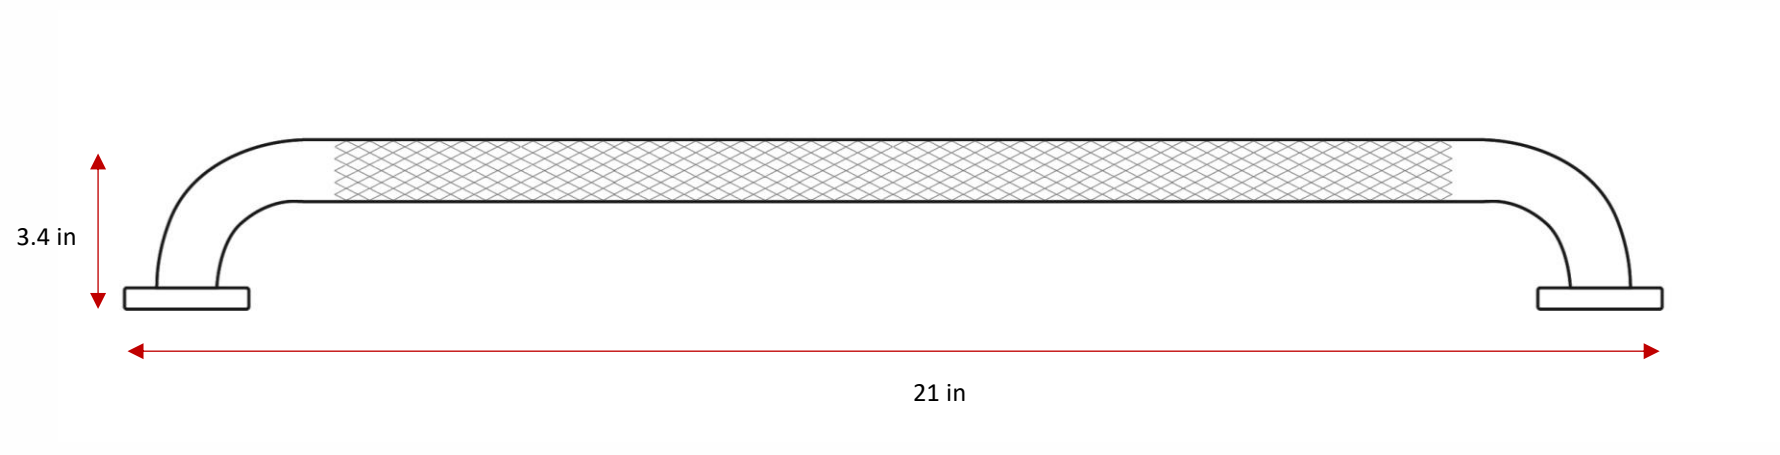

Classic Collection

Peened Grab Bar – 18in

GBBN3B

luca + lex

www.luca-lex.com

928-296-5578

Top