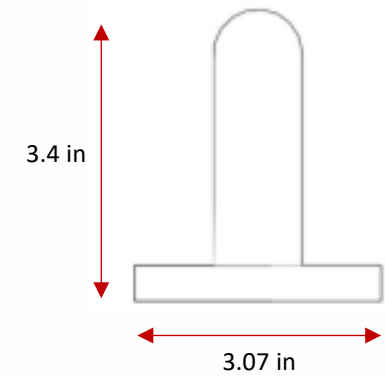

Classic Collection

Peened Grab Bar – 12in

GBBN3A

luca + lex

www.luca-lex.com

928-296-5578

Material:	Stainless Steel 304
Finish:	Brushed Nickel
Item Dimensions:	15 x 3.07 x 3.4 in
Mounting Center to Center:	12 in
Tube Diameter:	1.5 in
Item Weight:	1.31 lbs
Mounting Type:	Wall Mount
Mounting Hardware:	Included

Side