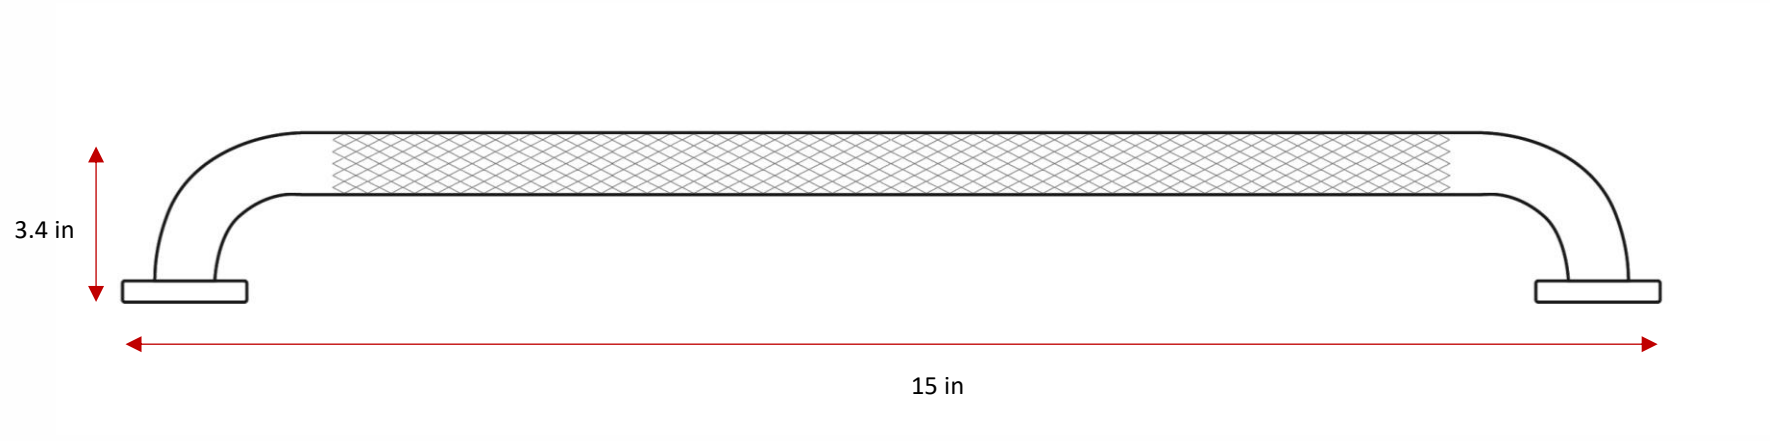

Classic Collection

Peened Grab Bar – 12in

GBBN3A

luca + lex

www.luca-lex.com

928-296-5578

Top