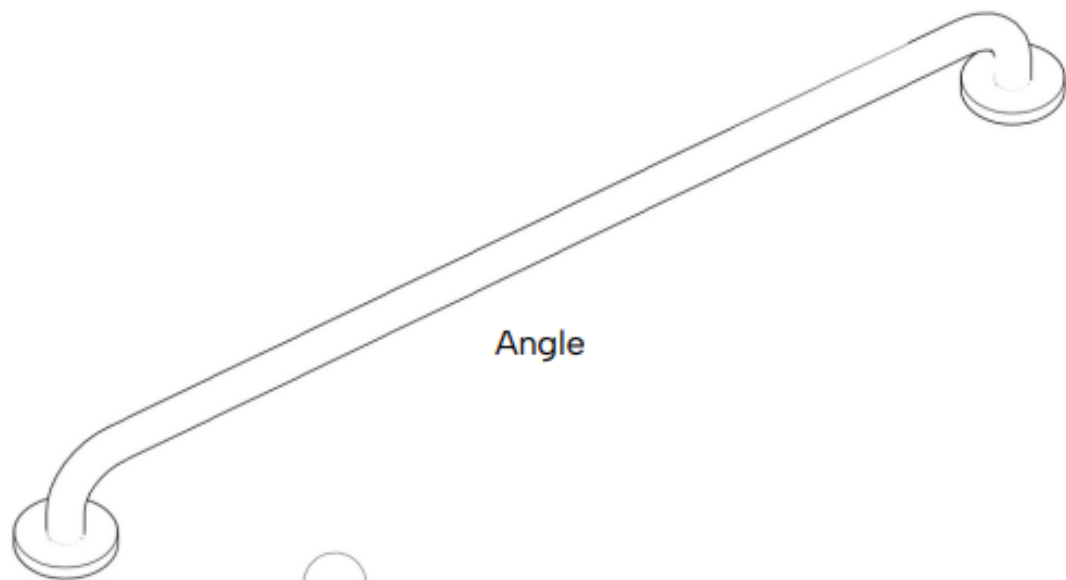

Classic Collection

Grab Bar – 42in

luca + lex

www.luca-lex.com

928-296-5578

Material:	Stainless Steel 304
Item Dimensions:	45.13 x 3.38 x 3.13 in
Mounting Center to Center:	42in
Tube Diameter:	1.5 in
Item Weight:	2.64 lbs
Mounting Type:	Wall Mount
Mounting Hardware:	Included

One year warranty from date of purchase on material & finish.

Classic Collection

Grab Bar – 42in

luca + lex

www.luca-lex.com

928-296-5578

Item Number	Finish	Finish Code	Finish Reference
GBMB2A	Matte Black	MB	■
GBPC2A	Polished Chrome	PC	■
GBBN2A	Brushed Nickel	BN	■
GBBB2A	Brushed Bronze	BB	■