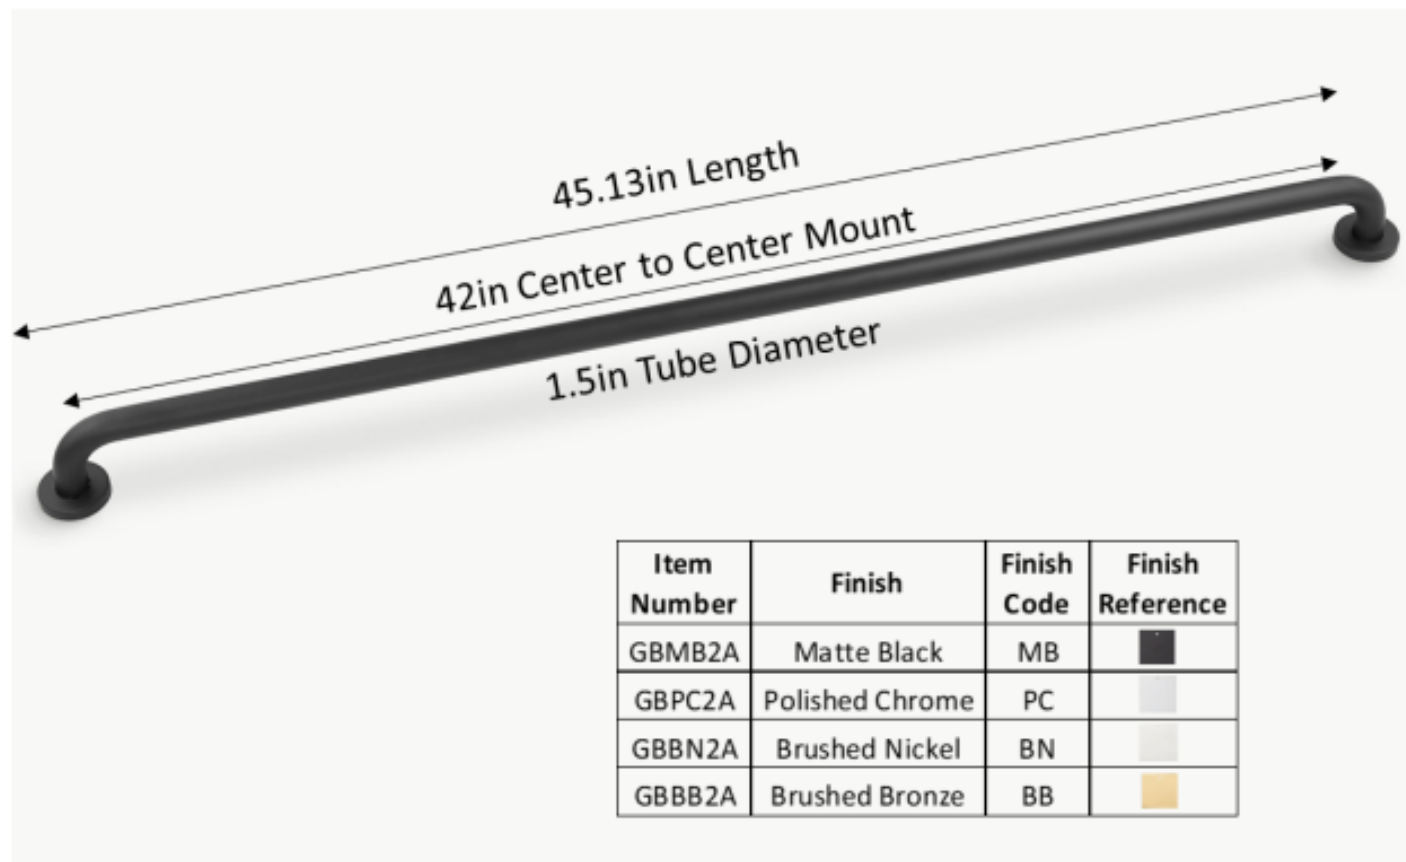

Classic Collection

Grab Bar – 42in

luca + lex

www.luca-lex.com

928-296-5578

Material:	Stainless Steel 304
Item Dimensions:	45.13 x 3.38 x 3.13 in
Mounting Center to Center:	42in
Tube Diameter:	1.5 in
Item Weight:	2.64 lbs
Mounting Type:	Wall Mount
Mounting Hardware:	Included

One year warranty from date of purchase on material & finish.

Classic Collection

Grab Bar – 42in

luca + lex

www.luca-lex.com

928-296-5578

Item Number	Finish	Finish Code	Finish Reference
GBMB2A	Matte Black	MB	■
GBPC2A	Polished Chrome	PC	■
GBBN2A	Brushed Nickel	BN	■
GBBB2A	Brushed Bronze	BB	■