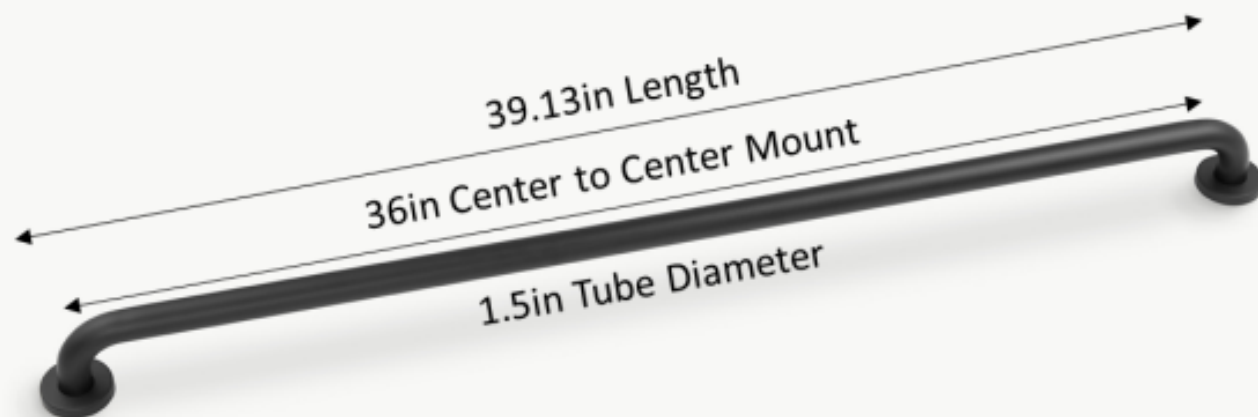

Classic Collection

Grab Bar – 36in

luca + lex

www.luca-lex.com

928-296-5578

Item Number	Finish	Finish Code	Finish Reference
GBMB2	Matte Black	MB	
GBPC2	Polished Chrome	PC	
GBBN2	Brushed Nickel	BN	
GBBB	Brushed Bronze	BB	

Material:	Stainless Steel 304
Item Dimensions:	39.13 x 3.38 x 3.13 in
Mounting Center to Center:	36in
Tube Diameter:	1.5 in
Item Weight:	2.42 lbs
Mounting Type:	Wall Mount
Mounting Hardware:	Included

One year warranty from date of purchase on material & finish.