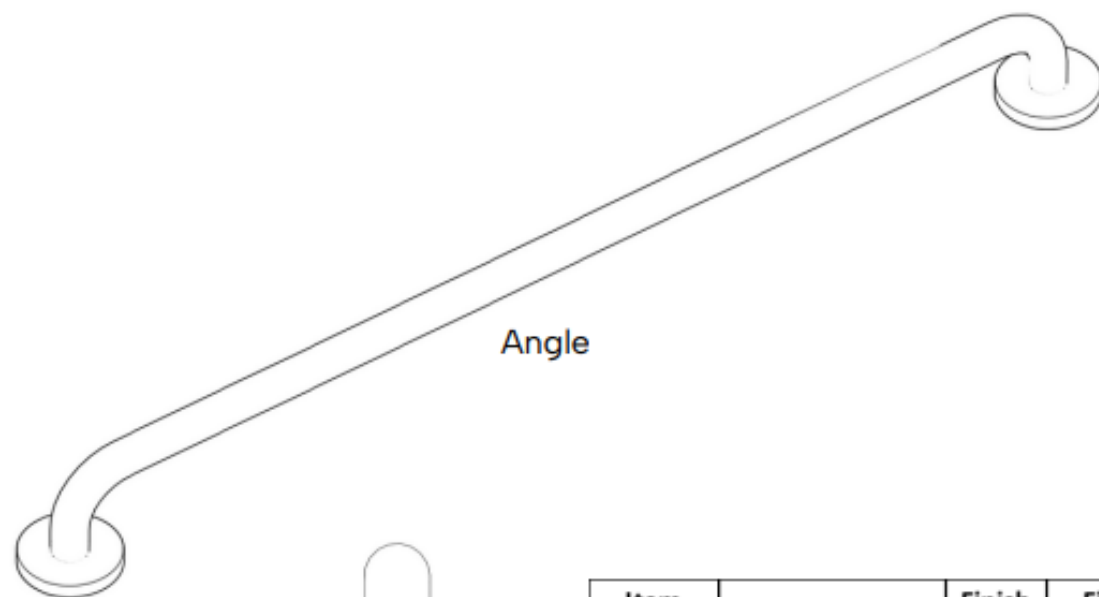

Classic Collection

Grab Bar – 36in

luca + lex

www.luca-lex.com

928-296-5578

Item Number	Finish	Finish Code	Finish Reference
GBMB2	Matte Black	MB	■
GBPC2	Polished Chrome	PC	■
GBBN2	Brushed Nickel	BN	■
GBBB	Brushed Bronze	BB	■