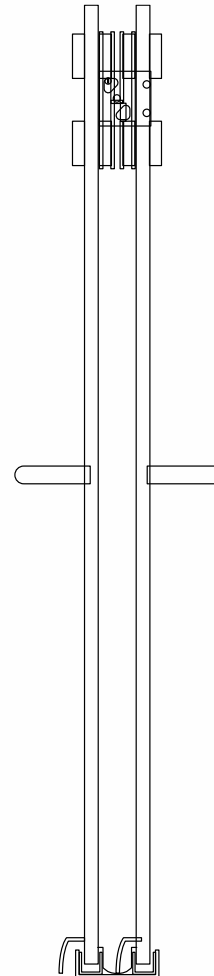

Boundless Shower Doors

Sliding Frameless
Acadia Towel Bar Handle

luca + lex

www.luca-lex.com

928-296-5578

Matte Black

Brushed
Nickel

Brushed
Bronze

Polished
Chrome

The perfect fit.

These sleek, frameless sliding bypass shower doors feature our classic Acadia towel bar handle both on the inside & outside. Complete your design by checking out the coordinating Acadia Collection of bathroom hardware.

Dimensions:

Fits Rough Openings up to 60in Wide
Custom Sizes Available Upon Request
Door Dimensions: 32x80in (2pcs)
Glass Thickness: 3/8in Tempered

Included:

Stainless 24in Acadia Towel Bar Handle (2pc)
Stainless Header Bar 60in
Track Rollers (8pc)
Stoppers (2pc)
Track Holder Fittings for Wall (2pc)
Bottom Guide (1pc)
Clear Seal
Clear Bottom Sweep

Top View

Item Number	Description	Finish	
SSBN1AT	Boundless Slider Shower Doors - Acadia Towel Bar Handle	Brushed Nickel	
SSMB1AT	Boundless Slider Shower Doors - Acadia Towel Bar Handle	Matte Black	
SSPC1AT	Boundless Slider Shower Doors - Acadia Towel Bar Handle	Polished Chrome	
SSBB1AT	Boundless Slider Shower Doors - Acadia Towel Bar Handle	Brushed Bronze	