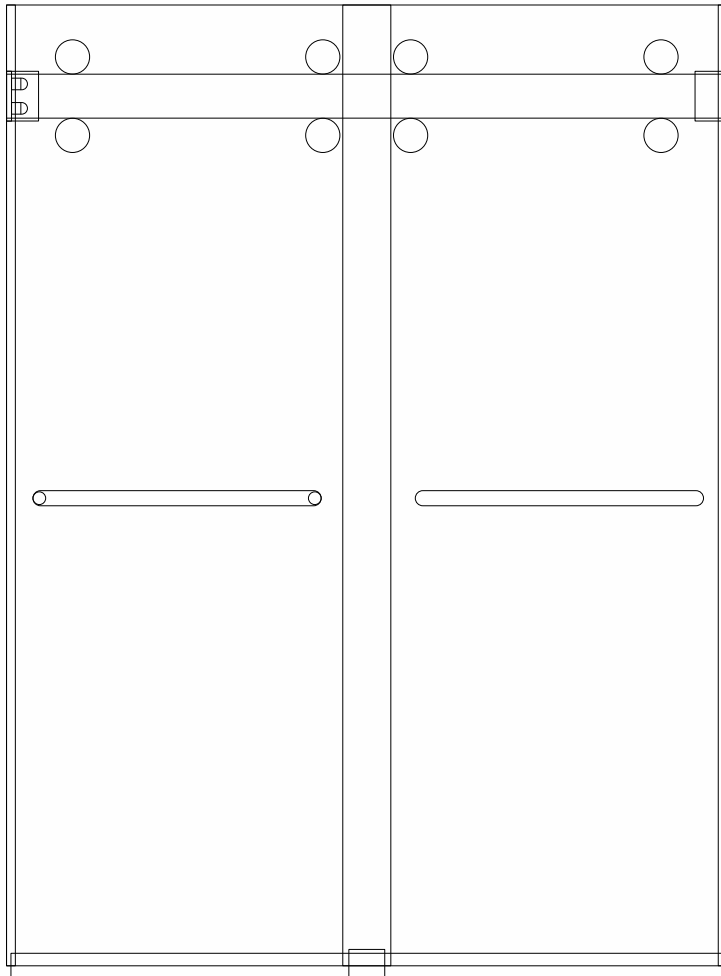

Boundless Shower Doors

Sliding Frameless
Acadia Handle Towel Bar

luca + lex

www.luca-lex.com

928-296-5578

Front View