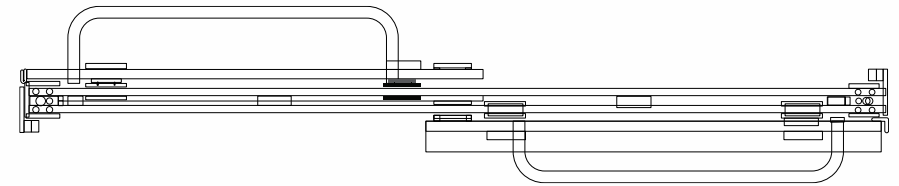

Top View

Item Number	Description	Finish	
SSBN1AT	Boundless Slider Shower Doors - Acadia Towel Bar Handle	Brushed Nickel	
SSMB1AT	Boundless Slider Shower Doors - Acadia Towel Bar Handle	Matte Black	
SSPC1AT	Boundless Slider Shower Doors - Acadia Towel Bar Handle	Polished Chrome	
SSBB1AT	Boundless Slider Shower Doors - Acadia Towel Bar Handle	Brushed Bronze