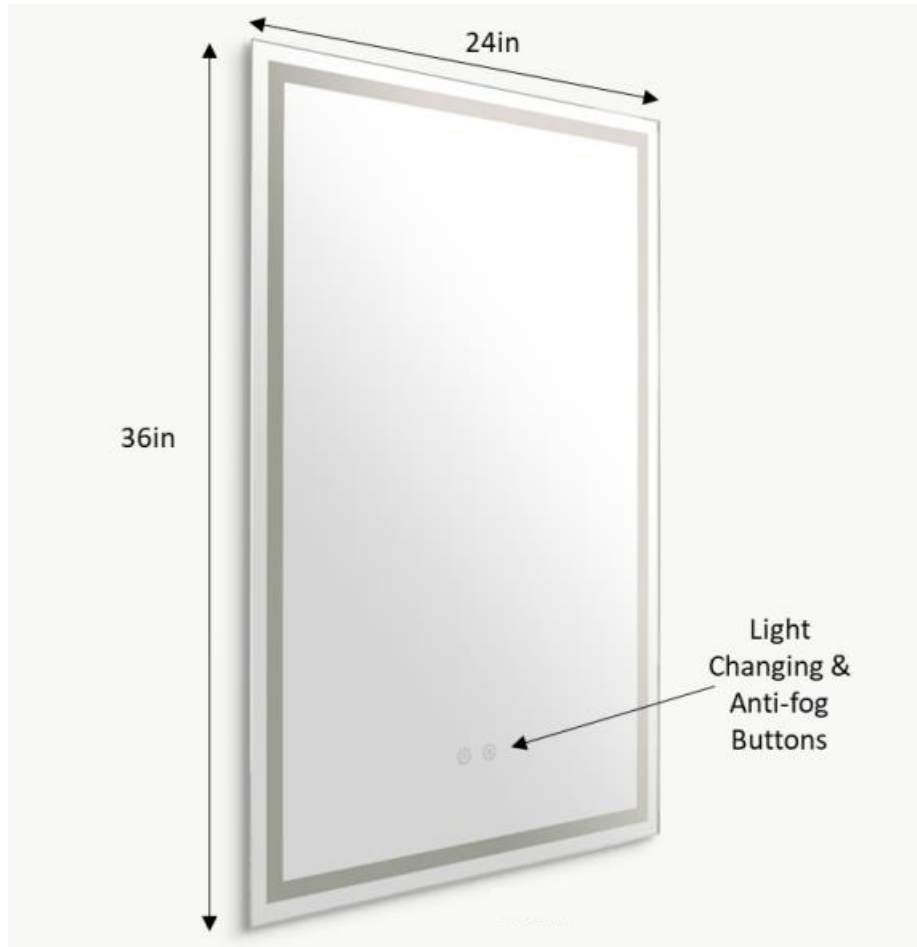

Aspen Collection

Frameless Lighted Mirror

luca + lex

www.luca-lex.com

928-296-5578

Item: LMXX1
3 LIGHT SETTINGS

WARM
LIGHT

NATURAL
LIGHT

WHITE
LIGHT

Material:	Silver mirror
Item Dimensions:	24 x 1.3 x 36 in
Item Weight:	24 lbs
Mounting Type:	French Cleat
Mounting Direction:	Vertical
Mounting Hardware:	Included
Mirror Thickness:	4mm
Wiring:	Plug-in
Lighting:	3 Color LED
Wattage:	51W
Voltage:	110-120V
Color Temperature:	3000K-6000K
Lumens:	2800
Color Rendering Index:	85

Custom Sizes Available Upon Request

One year warranty from date of purchase on materials & finish.