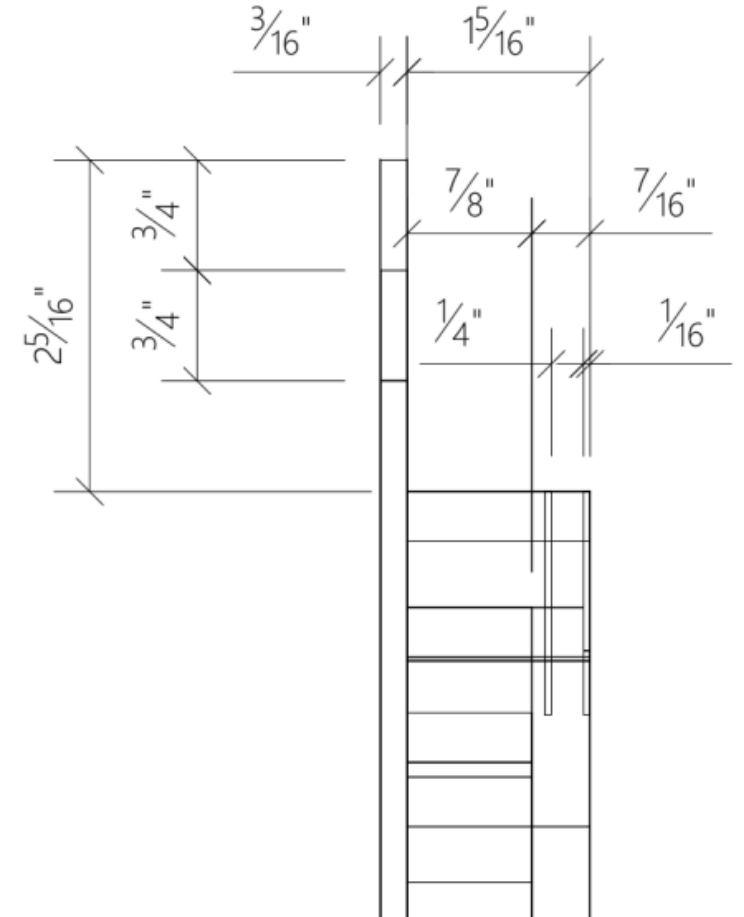

WHITE
LIGHT

Material:	Silver mirror
Item Dimensions:	24 x 1.3 x 36 in
Item Weight:	24 lbs
Mounting Type:	French Cleat
Mounting Direction:	Vertical
Mounting Hardware:	Included
Mirror Thickness:	4mm
Wiring:	Plug-in
Lighting:	3 Color LED
Wattage:	51W
Voltage:	110-120V
Color Temperature:	3000K-6000K
Lumens:	2800
Color Rendering Index:	85

Angle

Front

Side