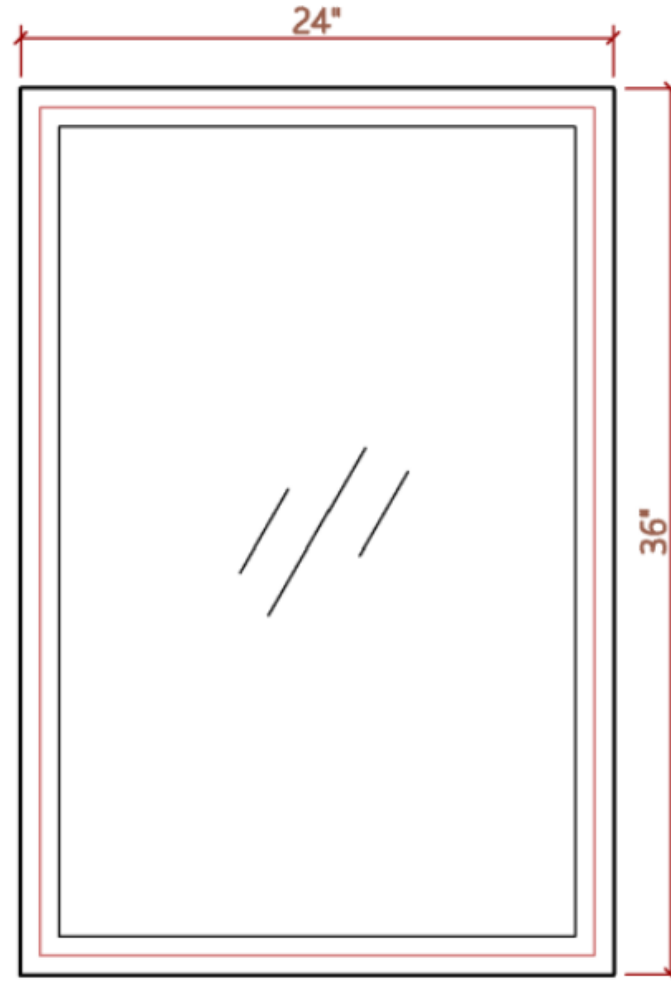

WHITE
LIGHT

Material:	Silver mirror
Item Dimensions:	24 x 1.3 x 36 in
Item Weight:	24 lbs
Mounting Type:	French Cleat
Mounting Direction:	Vertical
Mounting Hardware:	Included
Mirror Thickness:	4mm
Wiring:	Plug-in
Lighting:	3 Color LED
Wattage:	51W
Voltage:	110-120V
Color Temperature:	3000K-6000K
Lumens:	2800
Color Rendering Index:	85

Angle

Front

Side