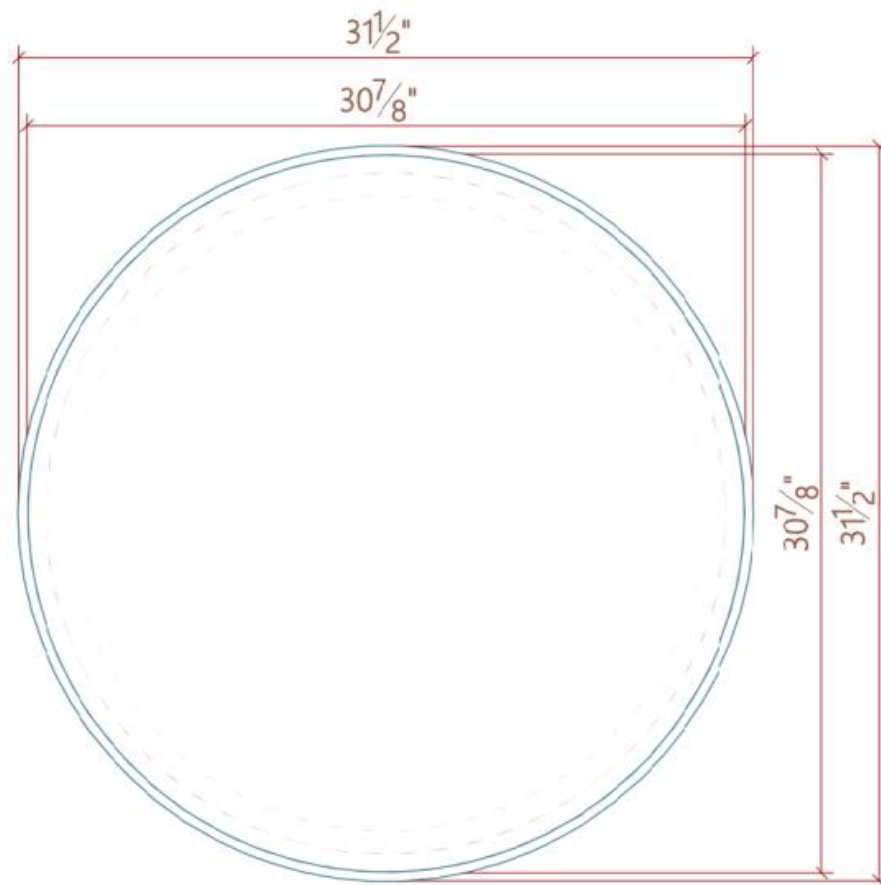

Alder Collection

Framed Lighted Mirror

luca + lex

www.luca-lex.com

928-296-5578

Front

Item Number	Finish	Finish Code	Finish Reference
LMMB2	Matte Black	MB	■
LMPC2	Polished Chrome	PC	■
LMBN2	Brushed Nickel	BN	■
LMBB2	Brushed Bronze	BB	■