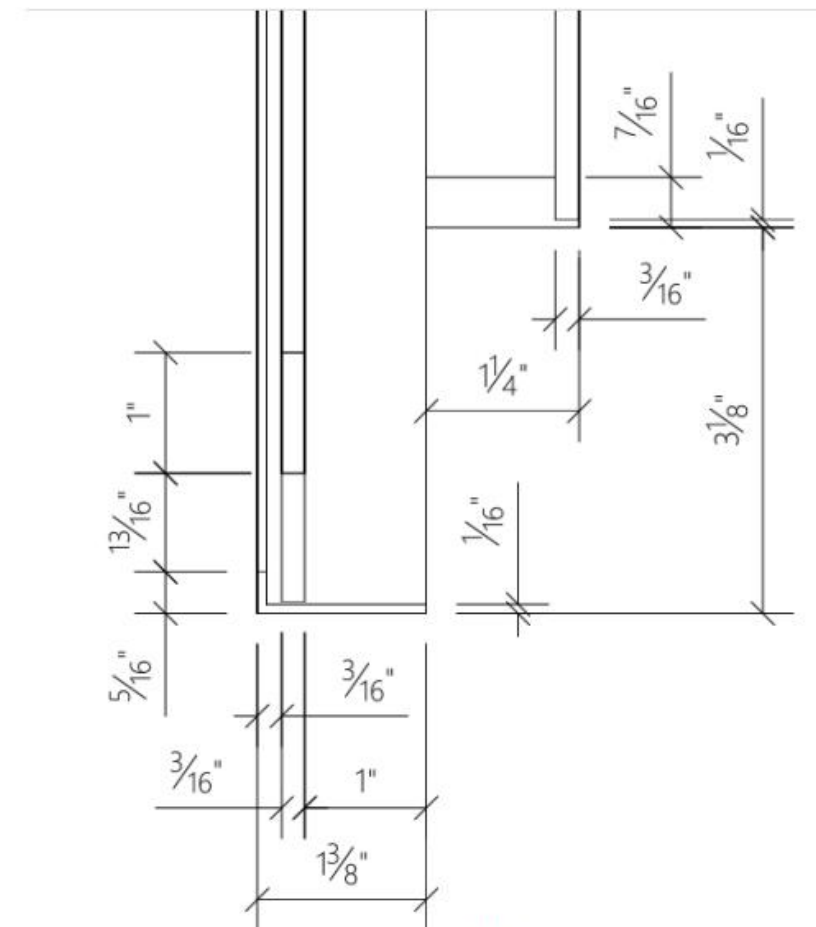

Side

Item Number	Finish	Finish Code	Finish Reference
LMMB2	Matte Black	MB	■
LMPC2	Polished Chrome	PC	■
LMBN2	Brushed Nickel	BN	■
LMBB2	Brushed Bronze	BB	■