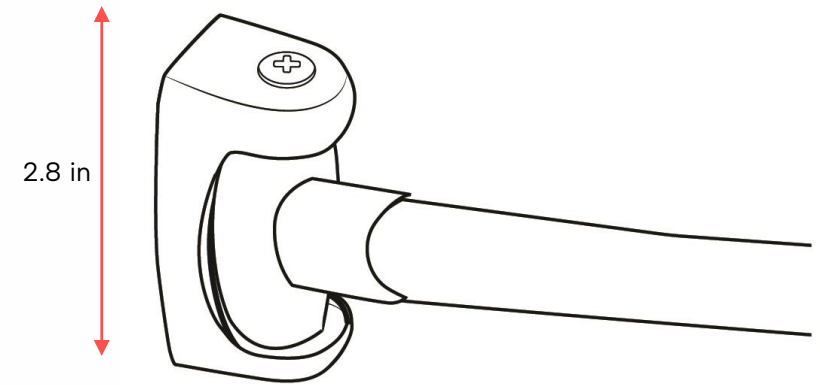

Shower Curtain Rods

Curved Adjustable Rod

SRMB1C

luca + lex

www.luca-lex.com

928-296-5578

Material:	Stainless Steel
Finish:	Matte Black
Item Dimensions:	48-72 x 2.8 in
Tube Diameter:	1.9 in
Item Weight:	2.9 lbs
Mounting Type:	Wall Mount
Mounting Hardware:	Included

One year warranty from date of purchase on materials & finish.

Shower Curtain Rods

Curved Adjustable Rod

SRMBIC

luca + lex

www.luca-lex.com

928-296-5578

Mounting Bracket