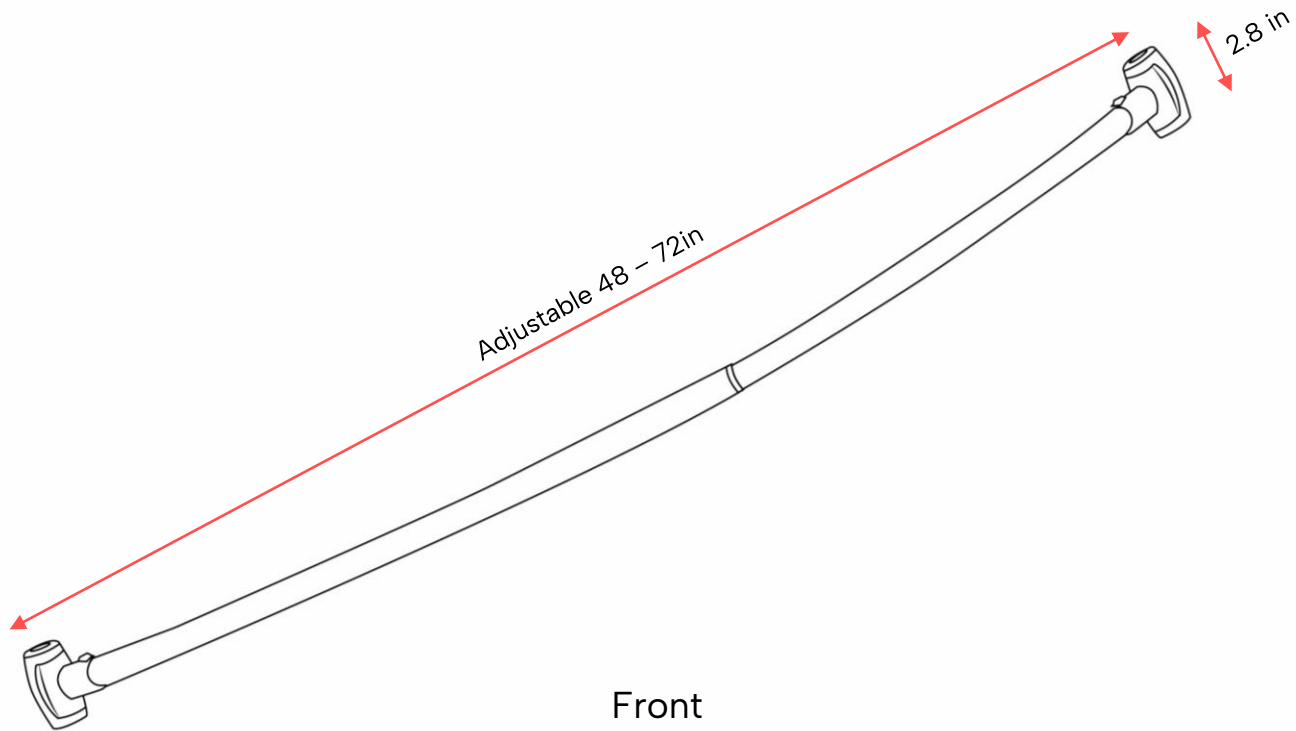

Shower Curtain Rods

Curved Adjustable Rod

SRMB1C

luca + lex

www.luca-lex.com

928-296-5578

Material:	Stainless Steel
Finish:	Matte Black
Item Dimensions:	48-72 x 2.8 in
Tube Diameter:	1.9 in
Item Weight:	2.9 lbs
Mounting Type:	Wall Mount
Mounting Hardware:	Included

One year warranty from date of purchase on materials & finish.

Shower Curtain Rods

Curved Adjustable Rod

SRMBIC

luca + lex

www.luca-lex.com

928-296-5578

Mounting Bracket