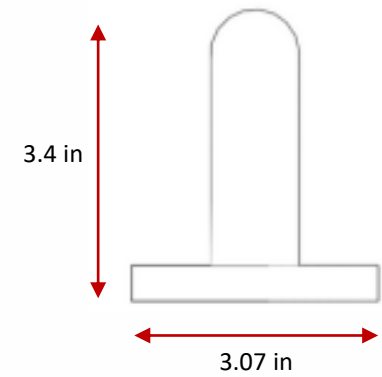

Acadia Collection

Peened Grab Bar – 24in

GBBN3C

luca + lex

www.luca-lex.com

928-296-5578

Material:	Stainless Steel 304
Finish:	Brushed Nickel
Item Dimensions:	27 x 3.7 x 3.4 in
Mounting Center to Center:	24 in
Tube Diameter:	1.5 in
Item Weight:	1.95 lbs
Mounting Type:	Wall Mount
Mounting Hardware:	Included

Side