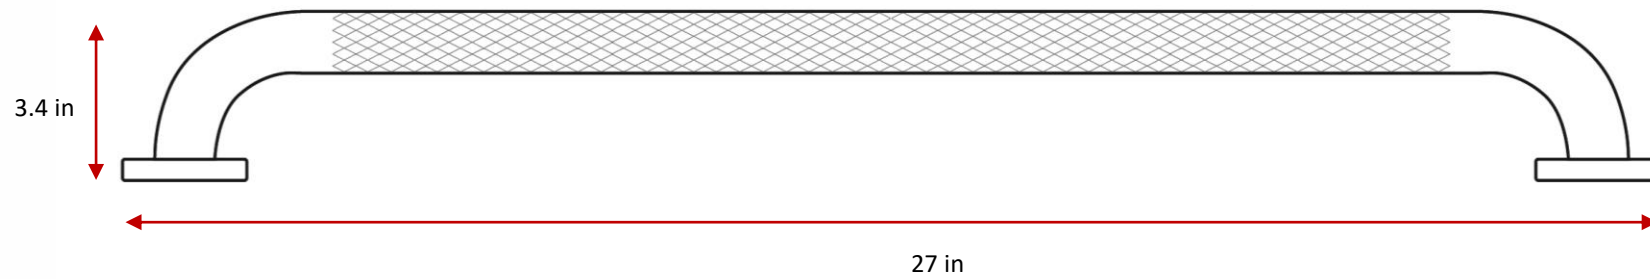

Acadia Collection

Peened Grab Bar – 24in

GBBN3C

luca + lex

www.luca-lex.com

928-296-5578

Top