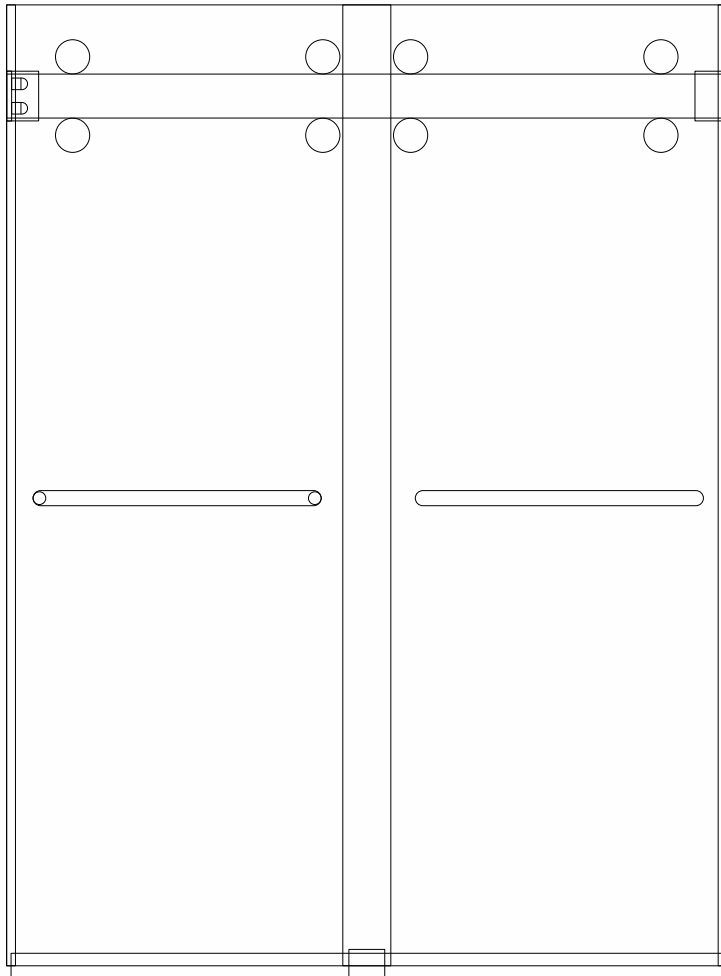

## The perfect fit.

This sleek, frameless sliding bypass shower system provides amazing versatility for your bathroom design. It also features our classic Acadia towel bar handle both on the inside & outside. Complete your design by checking out the coordinating Acadia Collection of bathroom hardware.

### Dimensions:

Fits Rough Openings up to 60in Wide  
Custom Sizes Available Upon Request  
Door Dimensions: 32x80in (2pcs)  
Glass Thickness: 3/8in Tempered

### Included:

Stainless 24in Acadia Towel Bar Handle (2pc)  
Stainless Header Bar 60in  
Track Rollers (8pc)  
Stoppers (2pc)  
Track Holder Fittings for Wall (2pc)  
Bottom Guide (1pc)  
Clear Seal  
Clear Bottom Sweep  
Mounting Hardware

# Boundless Shower System

Sliding Frameless  
Acadia Towel Bar Handle

luca + lex

[www.luca-lex.com](http://www.luca-lex.com)

928-296-5578

Front View

Side View

Top View