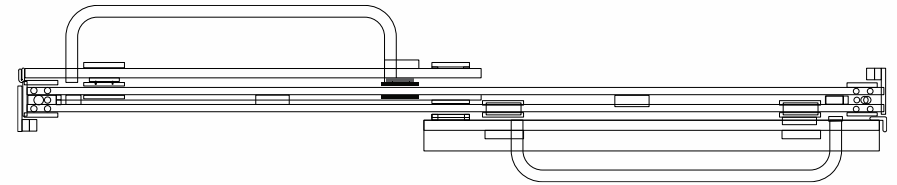

# Boundless Shower System

Sliding Frameless  
Acadia Towel Bar Handle

luca + lex

[www.luca-lex.com](http://www.luca-lex.com)

928-296-5578

Front View

Side View

Top View