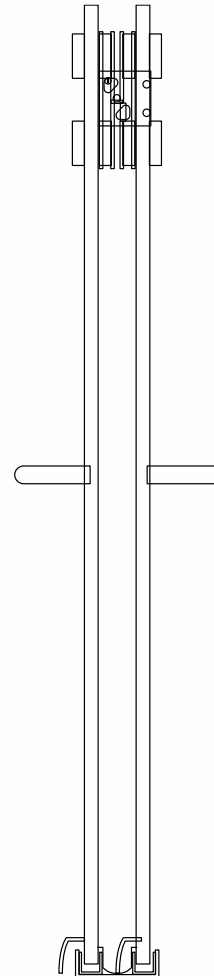

### Dimensions:

Fits Rough Openings up to 60in Wide  
Custom Sizes Available Upon Request  
Door Dimensions: 32x80in (2pcs)  
Glass Thickness: 3/8in Tempered

### Included:

Stainless 24in Acadia Towel Bar Handle (2pc)  
Stainless Header Bar 60in  
Track Rollers (8pc)  
Stoppers (2pc)  
Track Holder Fittings for Wall (2pc)  
Bottom Guide (1pc)  
Clear Seal  
Clear Bottom Sweep  
Mounting Hardware

# Boundless Shower System

Sliding Frameless  
Acadia Towel Bar Handle

luca + lex

[www.luca-lex.com](http://www.luca-lex.com)

928-296-5578

Front View

Side View

Top View

Item Number	Description	Finish
SSBN1AT	Boundless Slider Shower Doors - Acadia Towel Bar Handle	Brushed Nickel 
SSMB1AT	Boundless Slider Shower Doors - Acadia Towel Bar Handle	Matte Black 
SSPC1AT	Boundless Slider Shower Doors - Acadia Towel Bar Handle	Chrome Plated 
SSBB1AT	Boundless Slider Shower Doors - Acadia Towel Bar Handle	Brushed Bronze 