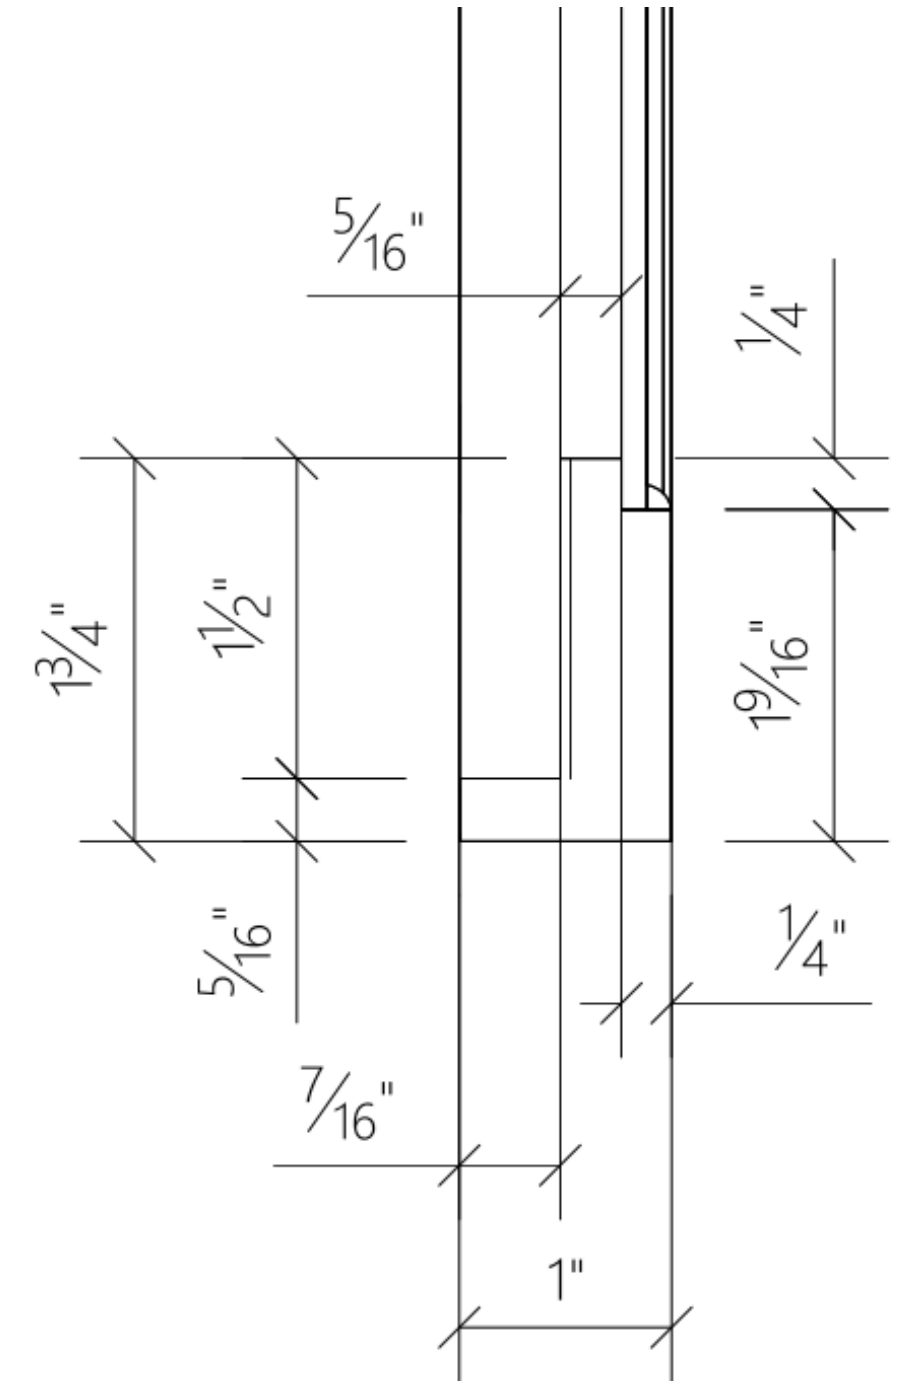

Side

Item Number	Finish	Finish Code	Finish Reference
DMMB5	Matte Black	MB	■
DMPC5	Polished Chrome	PC	■
DMBN5	Brushed Nickel	BN	■
DMBB5	Brushed Bronze	BB	■