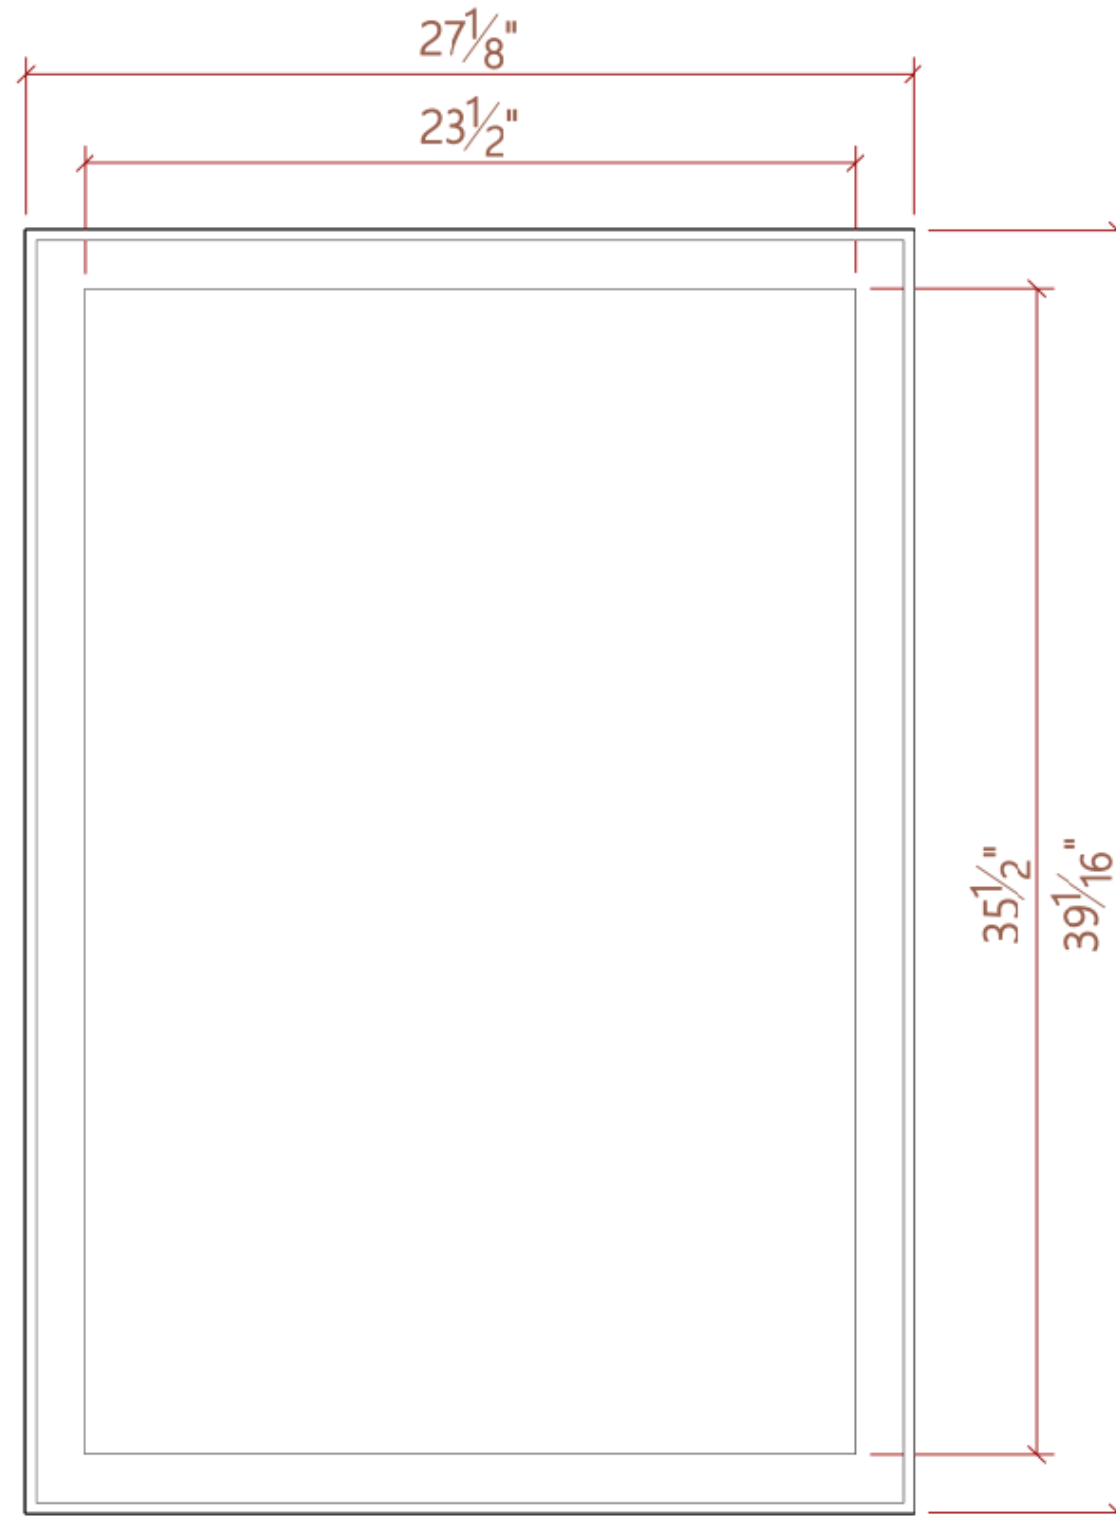

Material:	Aluminum Mirror
Item Dimensions:	27.1 x 0.98 x 39.07 in
Frame Profile Dimensions:	0.98 x 1.77 in
Frame Material:	Polystyrene with foil wrap
Reflective Area:	24 x 36 in
Item Weight:	11.66 lbs
Mounting Type:	French Cleat
Mounting Direction:	Horizontal or Vertical
Mounting Hardware:	Included
Mirror Thickness:	3 mm

One year warranty from date of purchase on material & finish.

Willow Collection

In-Step Framed Mirrors

luca + lex

www.luca-lex.com

978-296-5578

Angle

Front