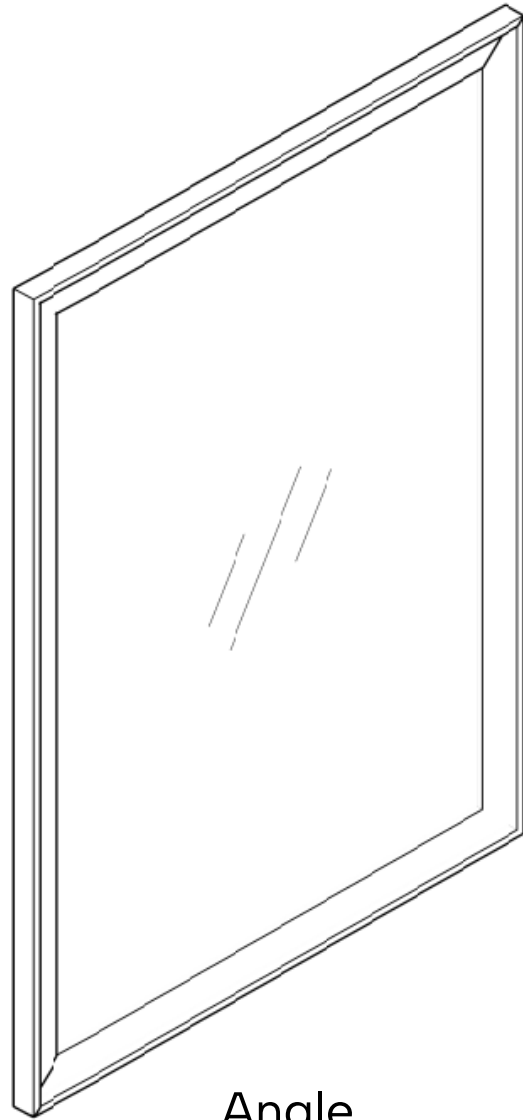

Material:	Aluminum Mirror
Item Dimensions:	27.1 x 0.98 x 39.07 in
Frame Profile Dimensions:	0.98 x 1.77 in
Frame Material:	Polystyrene with foil wrap
Reflective Area:	24 x 36 in
Item Weight:	11.66 lbs
Mounting Type:	French Cleat
Mounting Direction:	Horizontal or Vertical
Mounting Hardware:	Included
Mirror Thickness:	3 mm

One year warranty from date of purchase on material & finish.

Willow Collection

In-Step Framed Mirrors

luca + lex

www.luca-lex.com

978-296-5578

Angle

Front