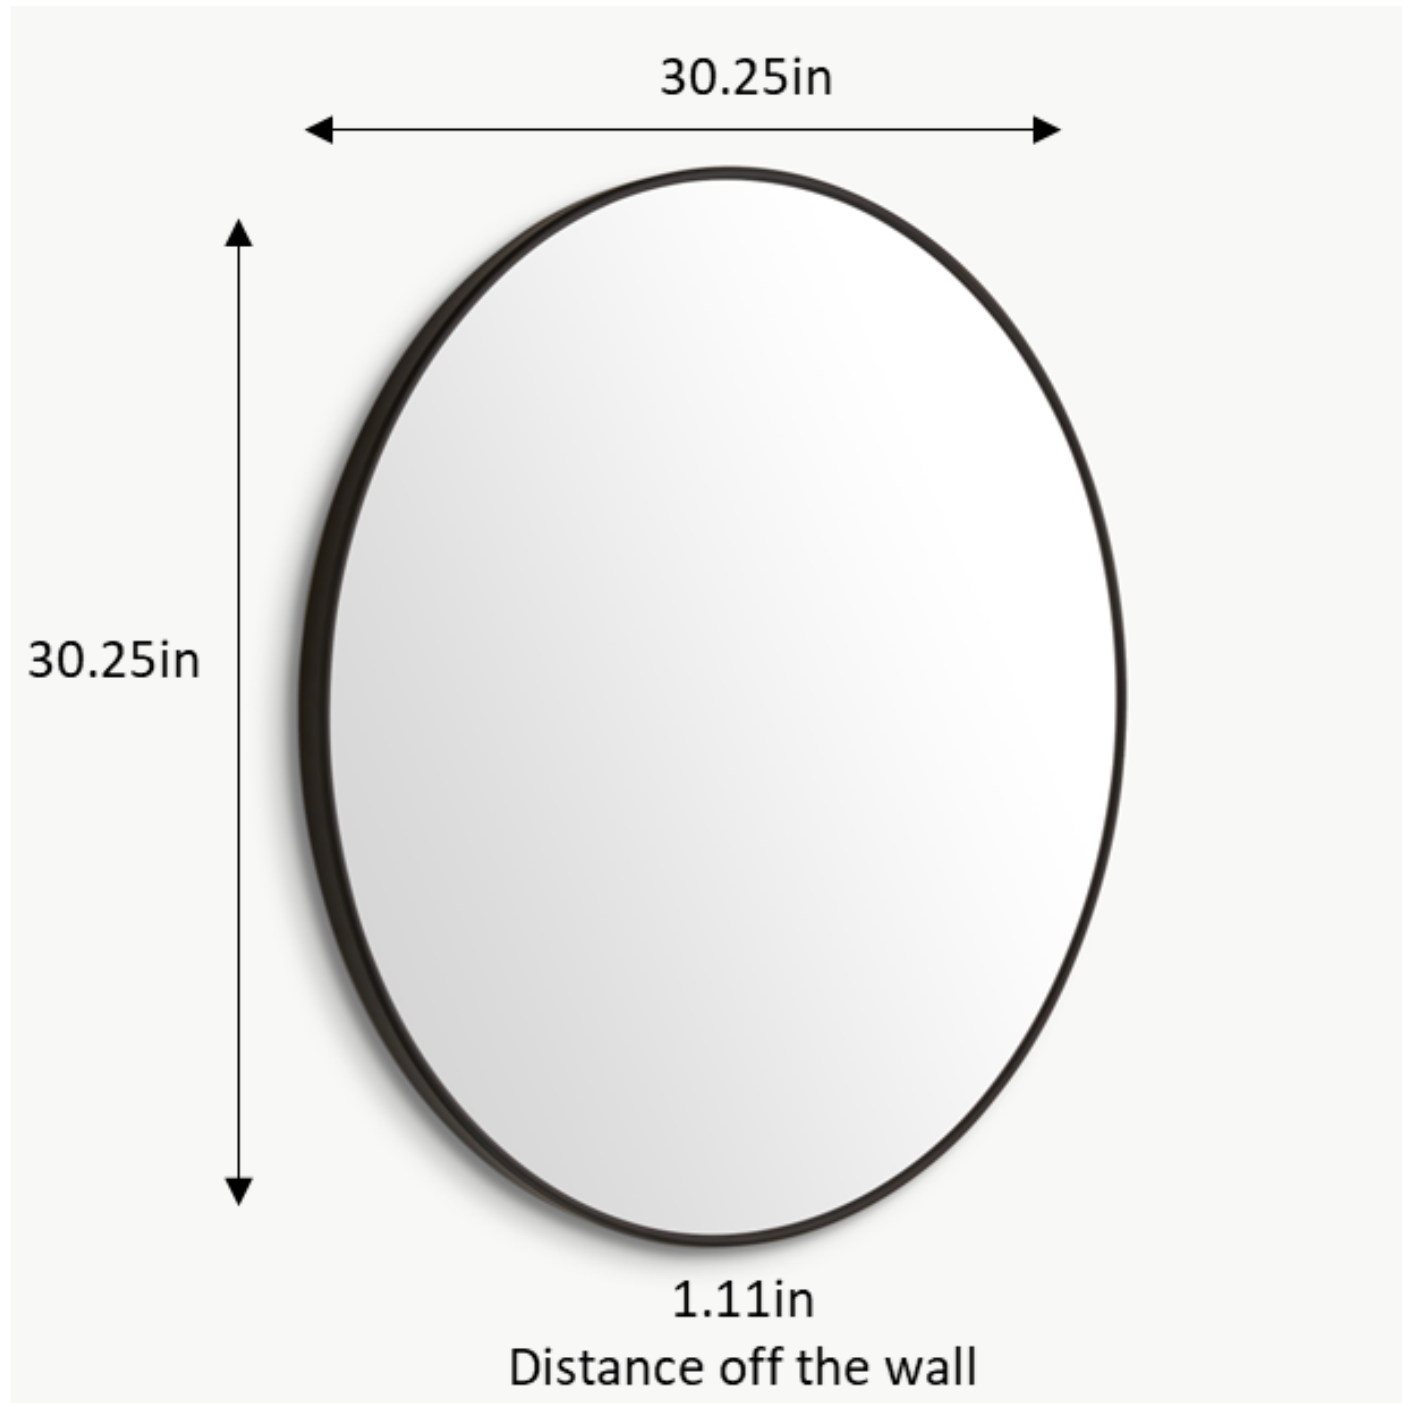

Rowan Collection

Round Metal Framed Mirrors

luca + lex

www.luca-lex.com

978-296-5578

Item Number	Finish	Finish Code	Finish Reference
DMMB4	Matte Black	MB	
DMBN4	Brushed Nickel	BN	
DMBB4	Brushed Bronze	BB	

Material:	Aluminum Mirror
Item Dimensions:	30.25 x 1.11 x 30.25 in
Frame Profile Dimensions:	0.36 x 1.11 in
Frame Material:	Aluminum
Reflective Area:	30 in
Item Weight:	7.76 lbs
Mounting Type:	Cross Bracket
Mounting Hardware:	Included
Mirror Thickness:	3 mm

One year warranty from date of purchase on material & finish.

Rowan Collection

Round Metal Framed Mirrors

luca+lex

www.luca-lex.com

978-296-5578

Angle

Front