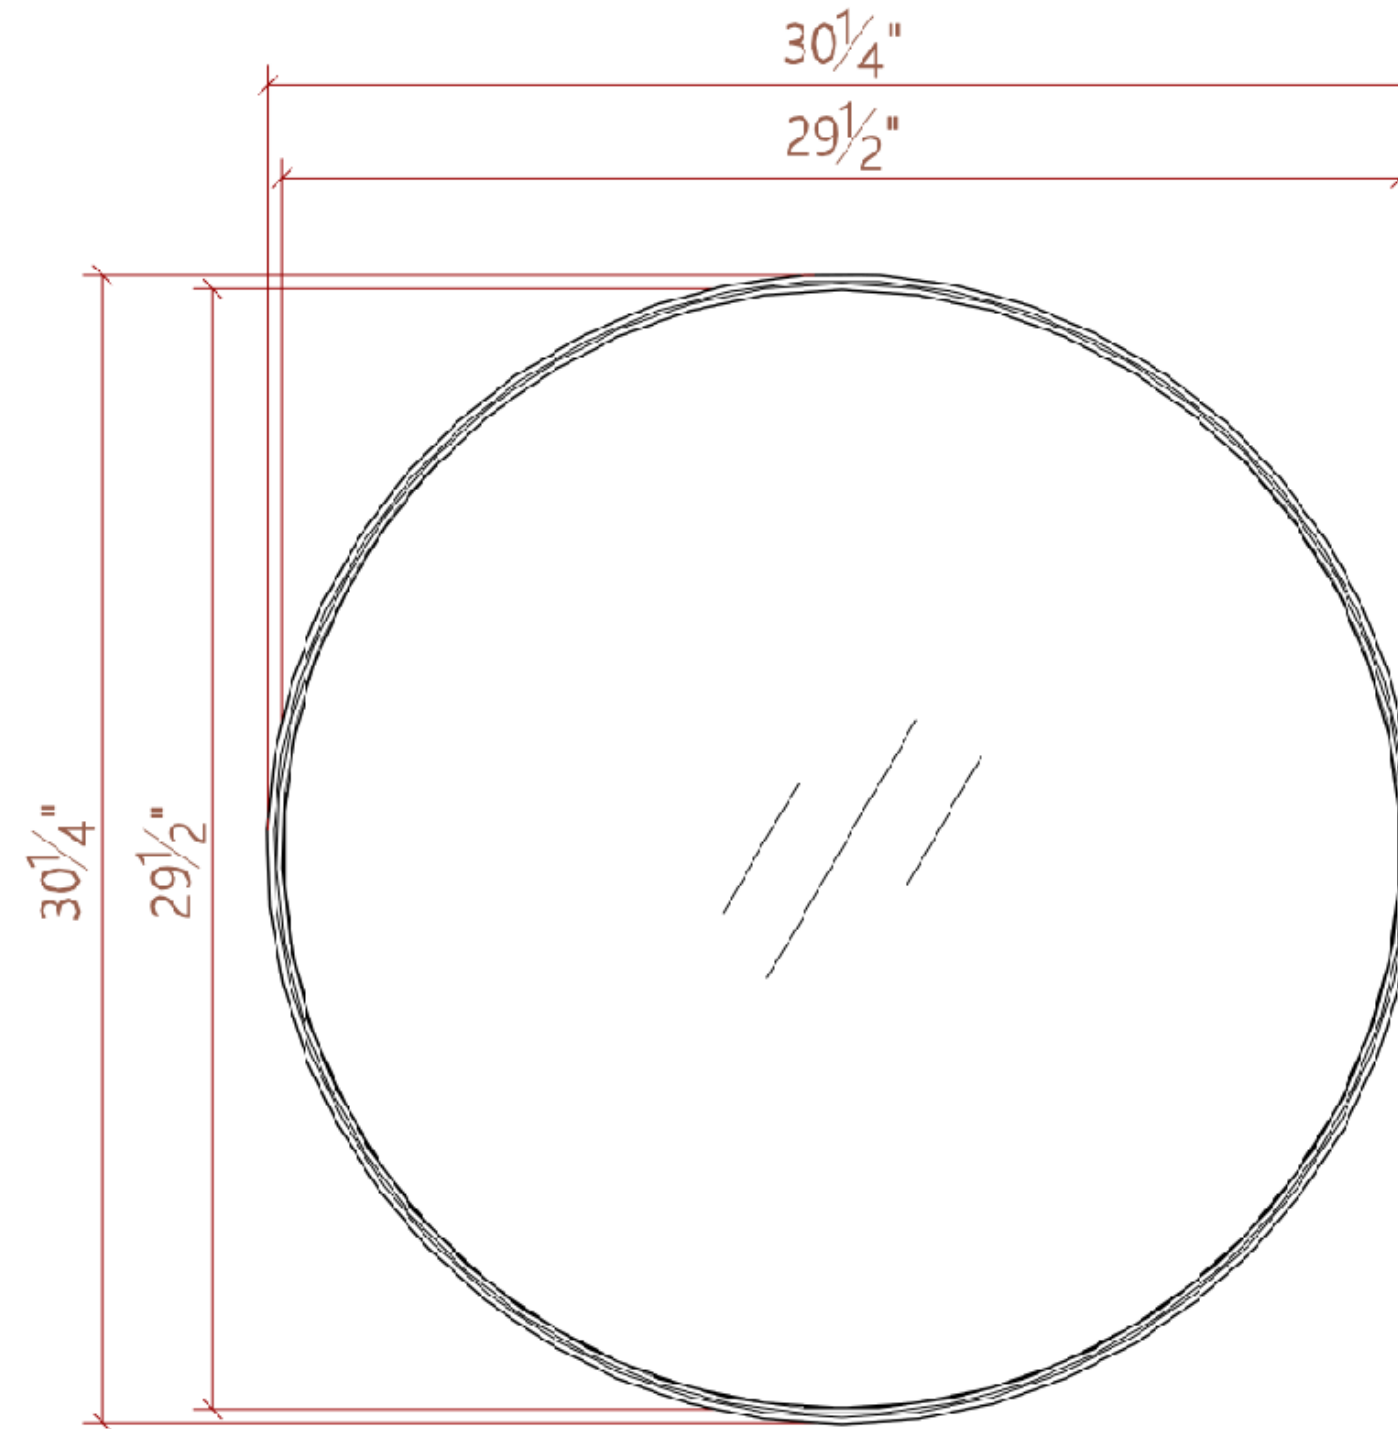

Rowan Collection

Round Metal Framed Mirrors

luca+lex

www.luca-lex.com

978-296-5578

Front

Item Number	Finish	Finish Code	Finish Reference
DMMB4	Matte Black	MB	■
DMBN4	Brushed Nickel	BN	■
DMBB4	Brushed Bronze	BB	■