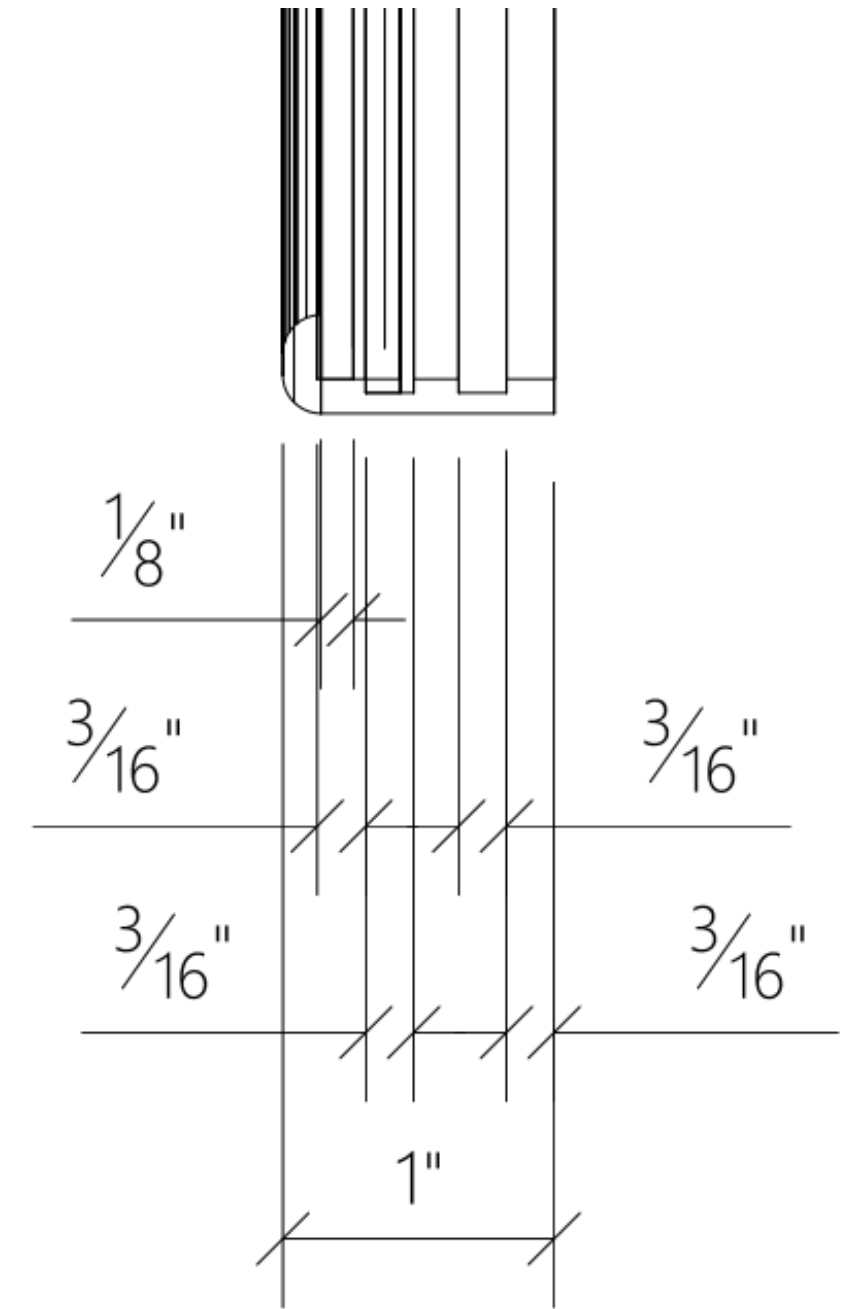

Side

Item Number	Finish	Finish Code	Finish Reference
DMMB4	Matte Black	MB	■
DMBN4	Brushed Nickel	BN	■
DMBB4	Brushed Bronze	BB	■