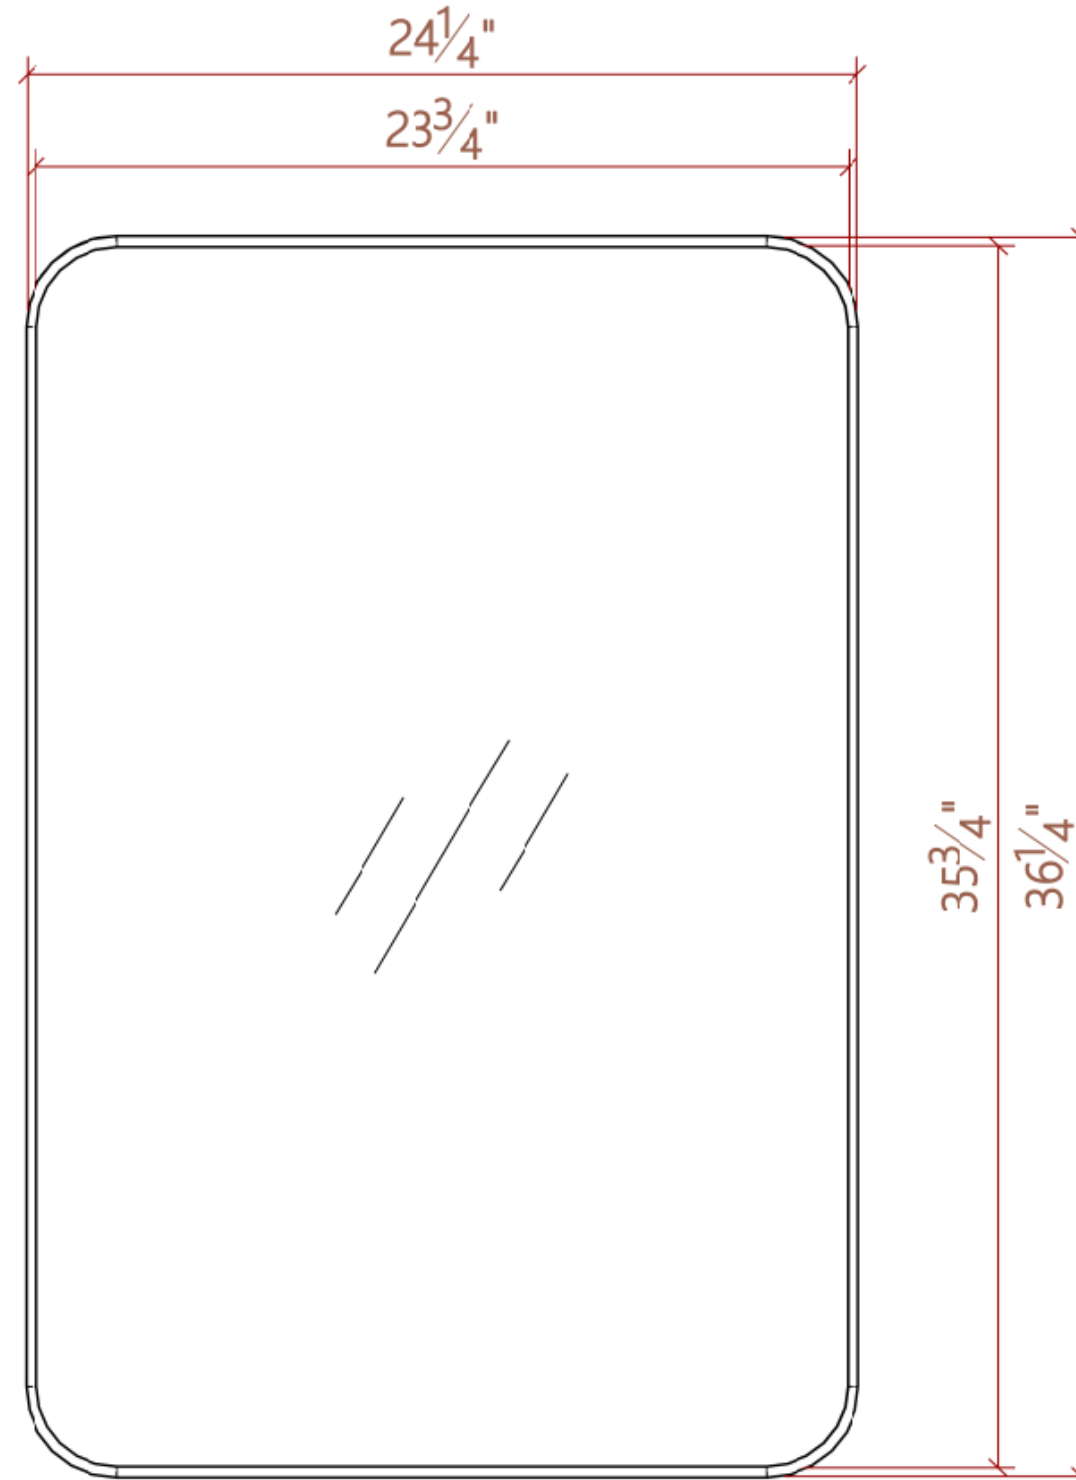

Material:	Aluminum Mirror
Item Dimensions:	24.25 x 1.11 x 36.25 in
Frame Profile Dimensions:	0.36 x 1.11 in
Frame Material:	Aluminum
Reflective Area:	24 x 36 in
Item Weight:	9.3 lbs
Mounting Type:	Cross Bracket (2 per side)
Mounting Direction:	Horizontal or Vertical
Mounting Hardware:	Included
Mirror Thickness:	3 mm

One year warranty from date of purchase on material & finish.

Rowan Collection

Rounded Corner Framed Mirrors

luca + lex

www.luca-lex.com

978-296-5578

Angle

Front