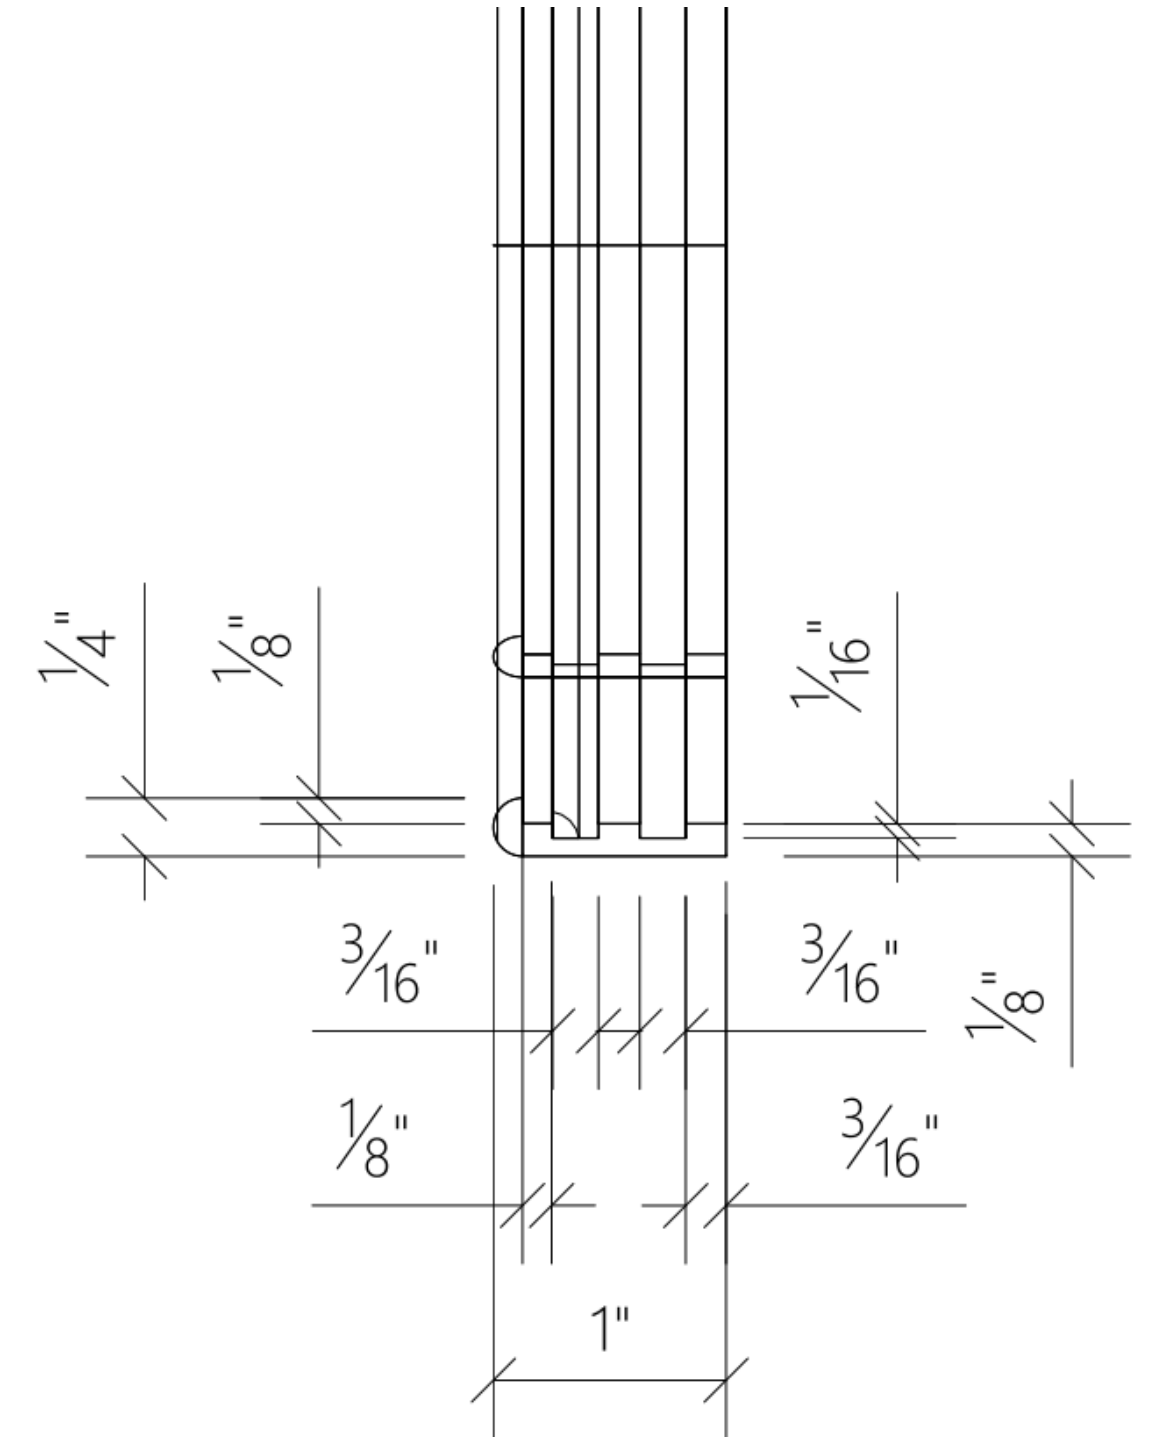

Side

Item Number	Finish	Finish Code	Finish Reference
DMMB3	Matte Black	MB	
DMBN3	Brushed Nickel	BN	
DMBB3	Brushed Bronze	BB