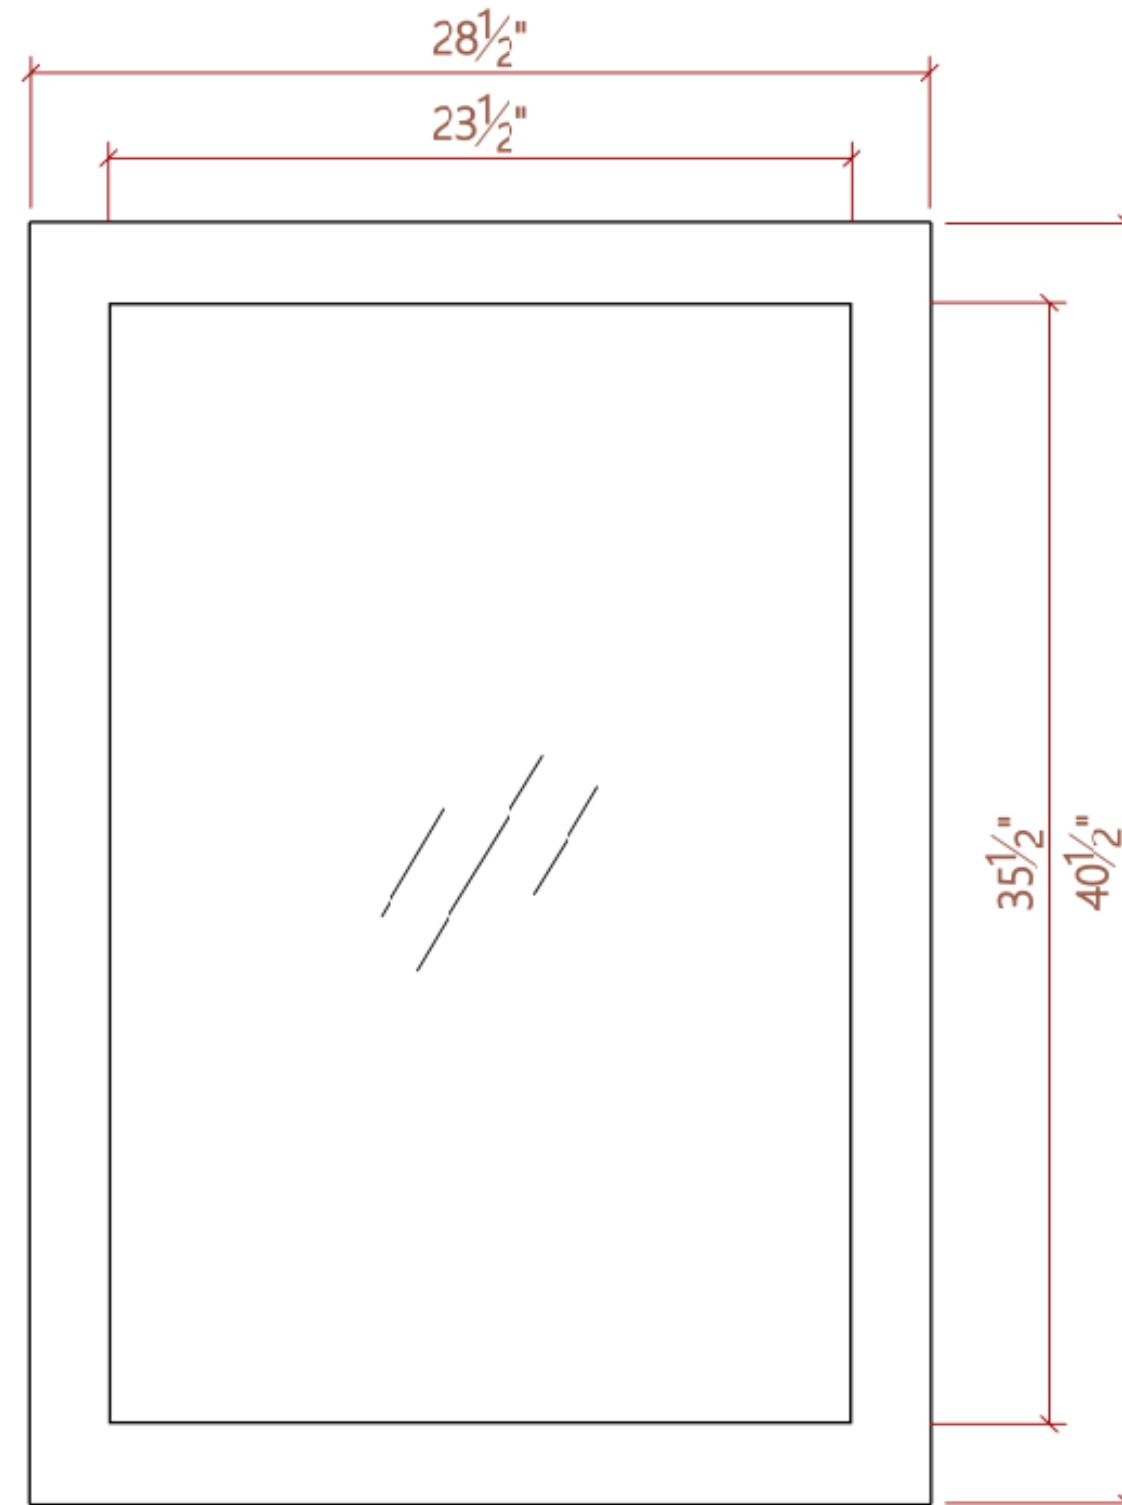

Laurel Collection

Linear Framed Mirrors

luca + lex

www.luca-lex.com

978-296-5578

Front