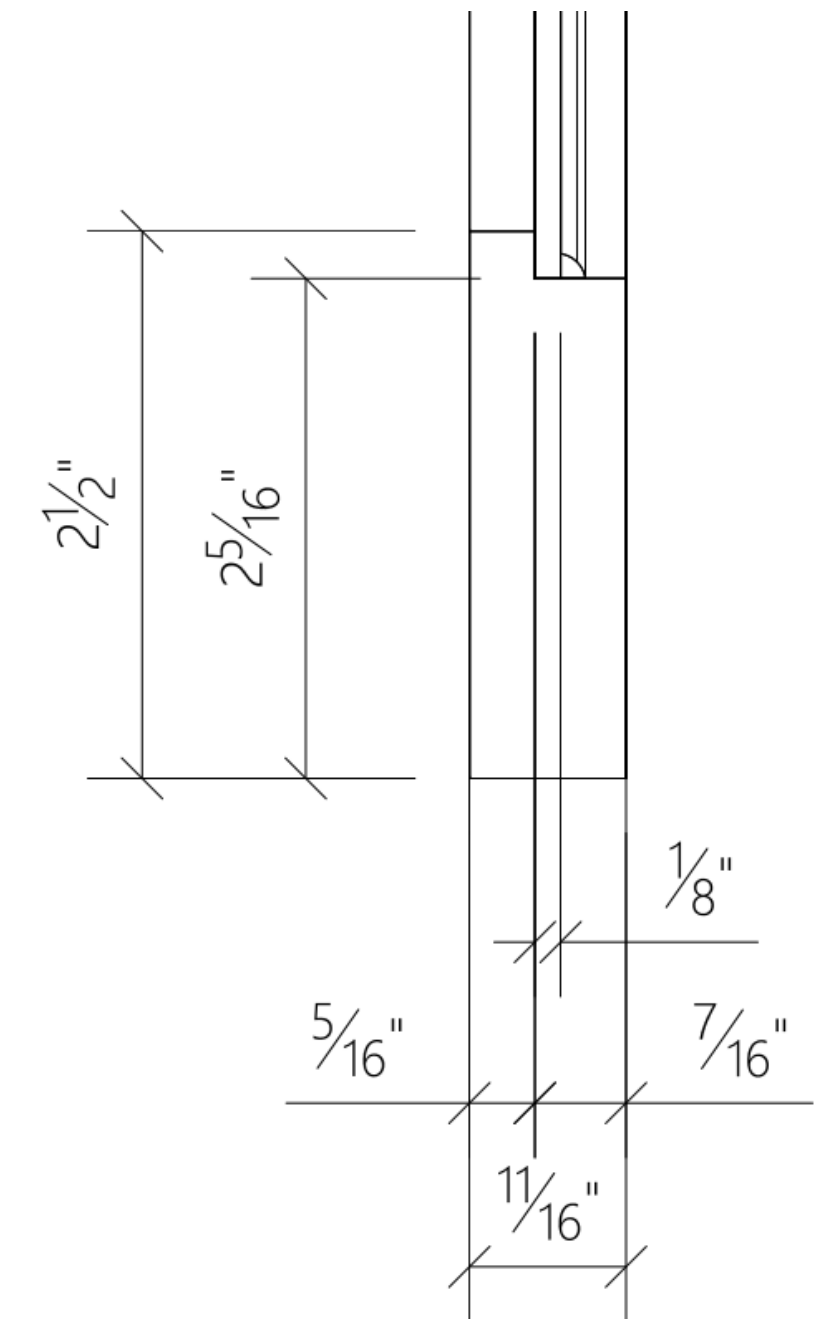

Side

Item Number	Finish	Finish Code	Finish Reference
DMMB6	Matte Black	MB	■
DMBN6	Brushed Nickel	BN	■
DMBB6	Brushed Bronze	BB	■