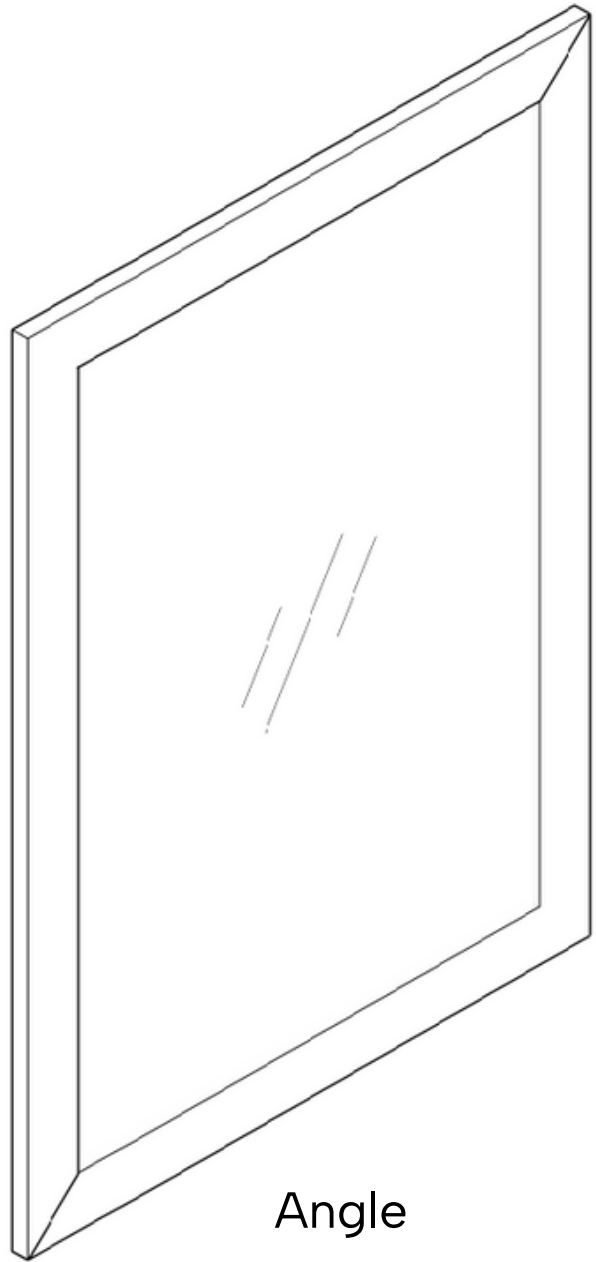

Laurel Collection

Linear Framed Mirrors

luca + lex

www.luca-lex.com

978-296-5578

Front