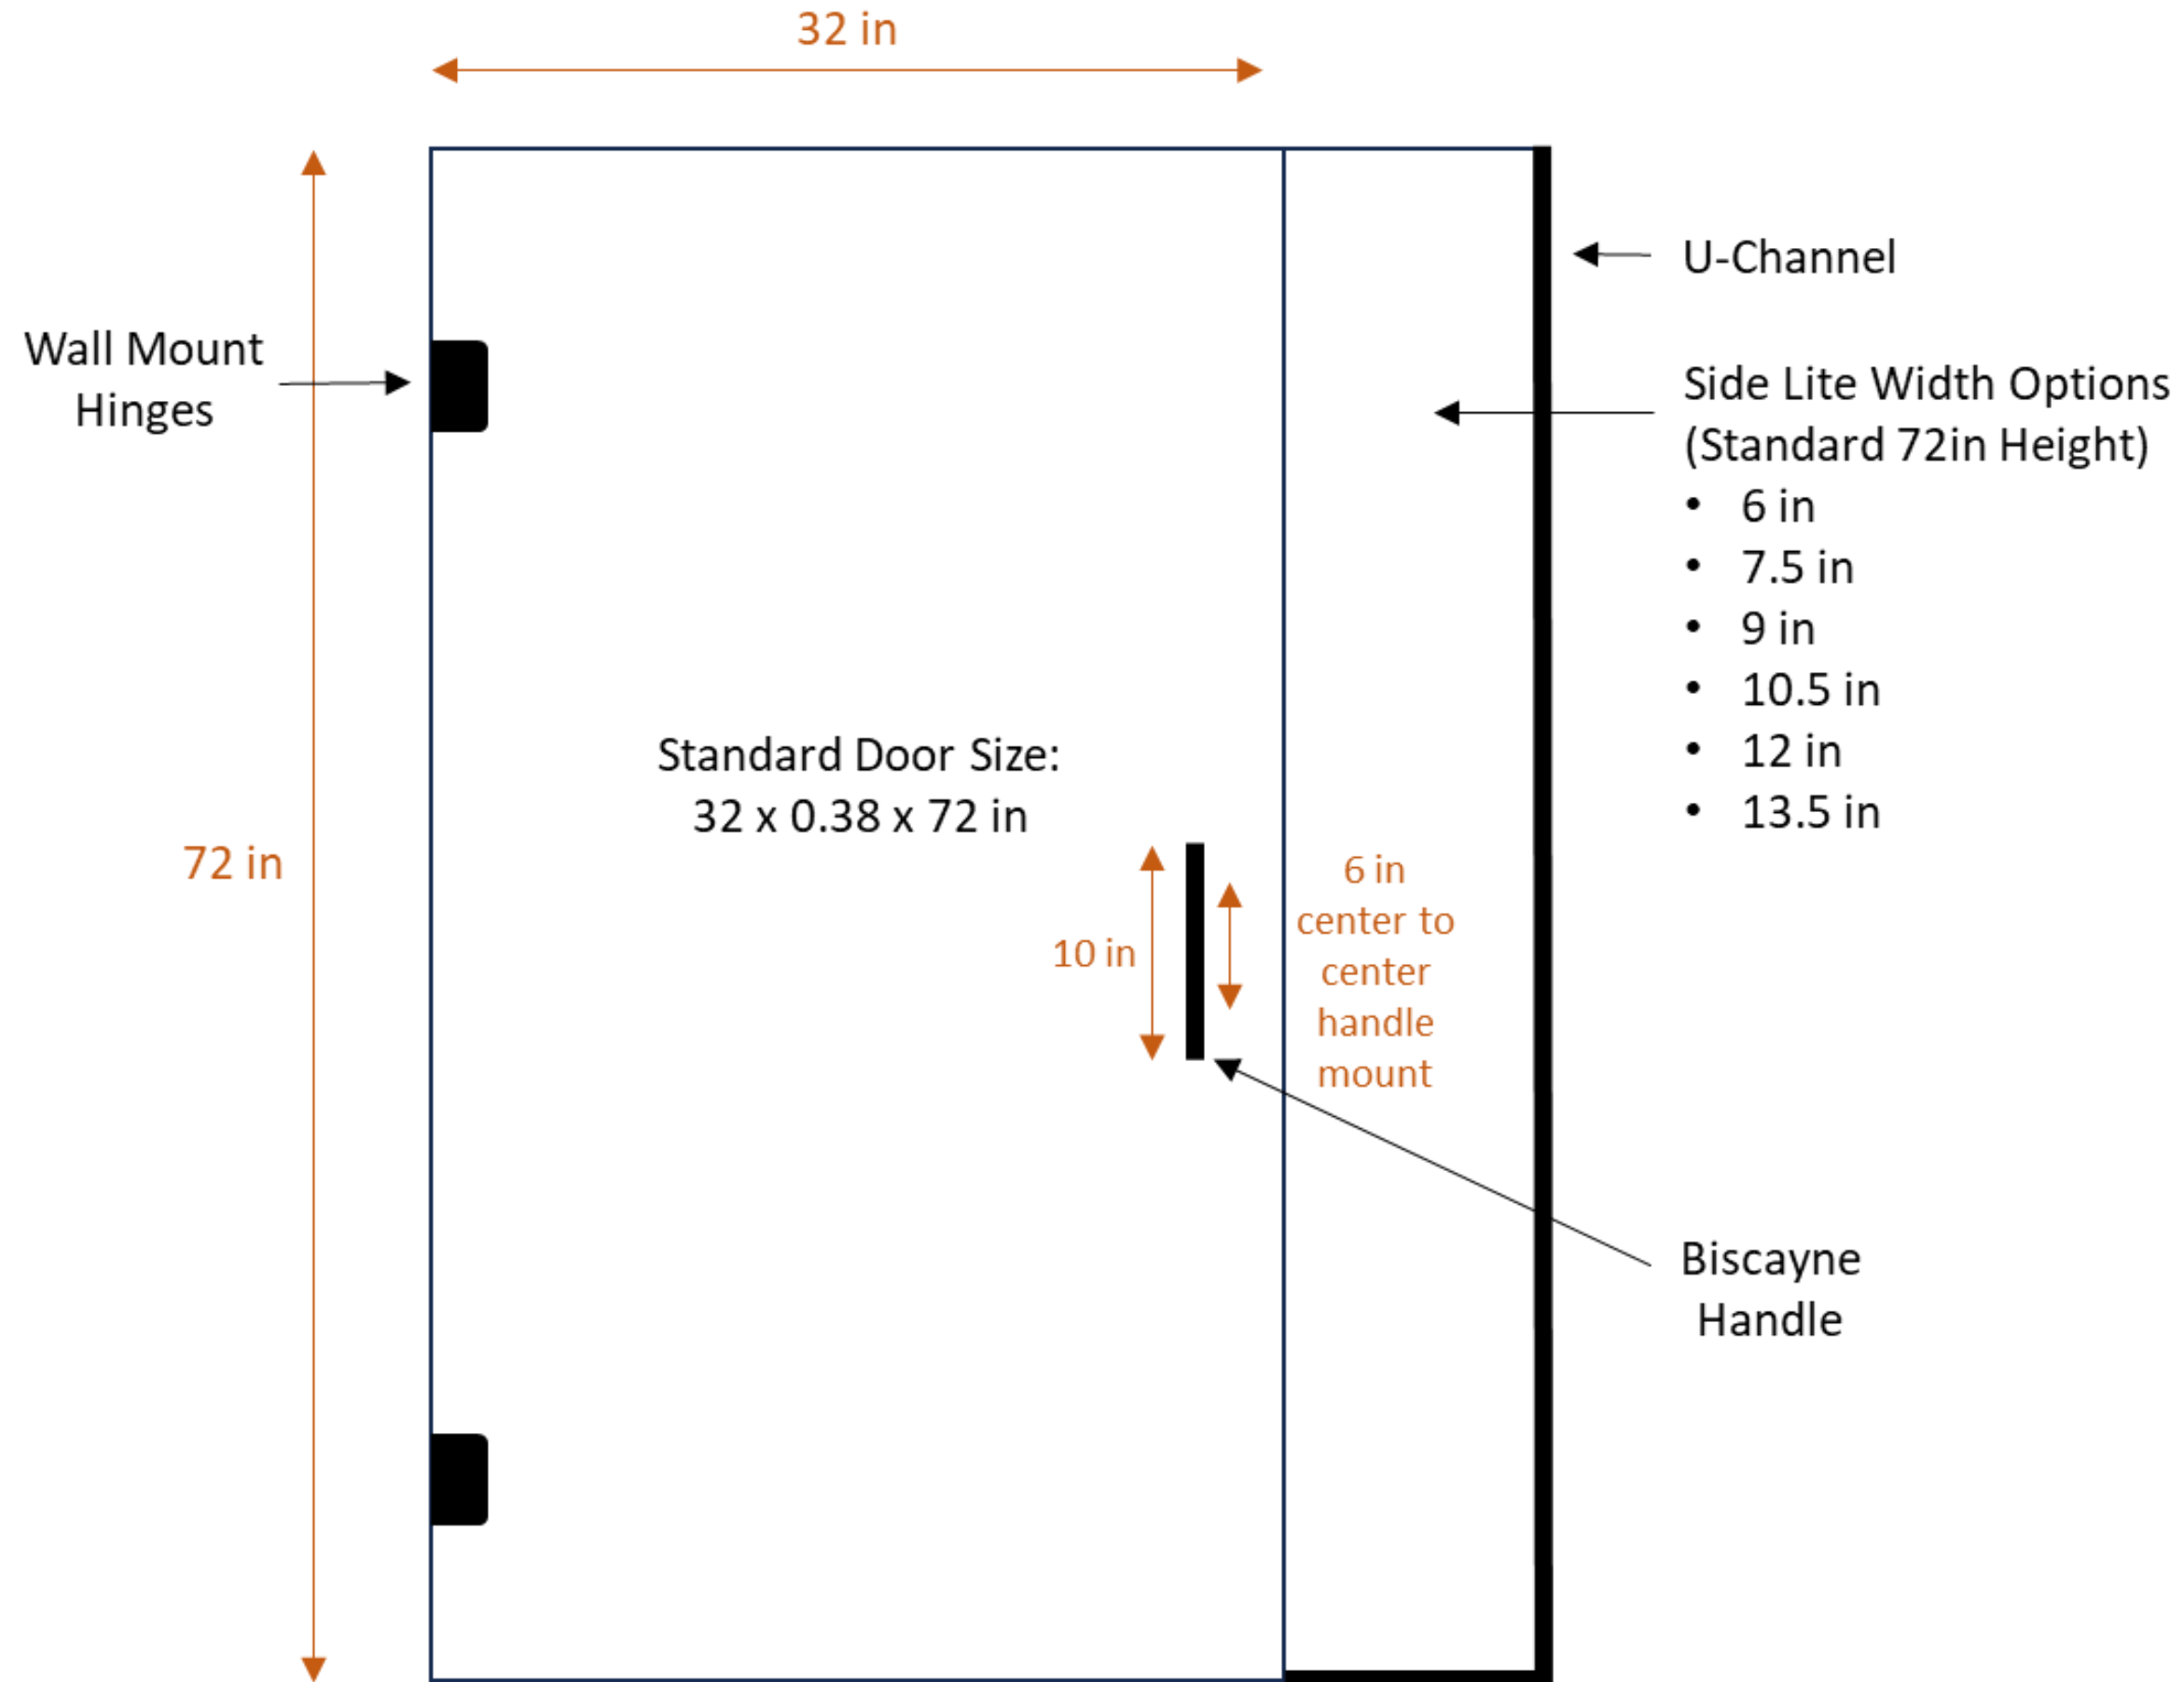

Infinity Shower Door

Frameless

Biscayne Handle

luca+lex

www.luca-lex.com

978-296-5578