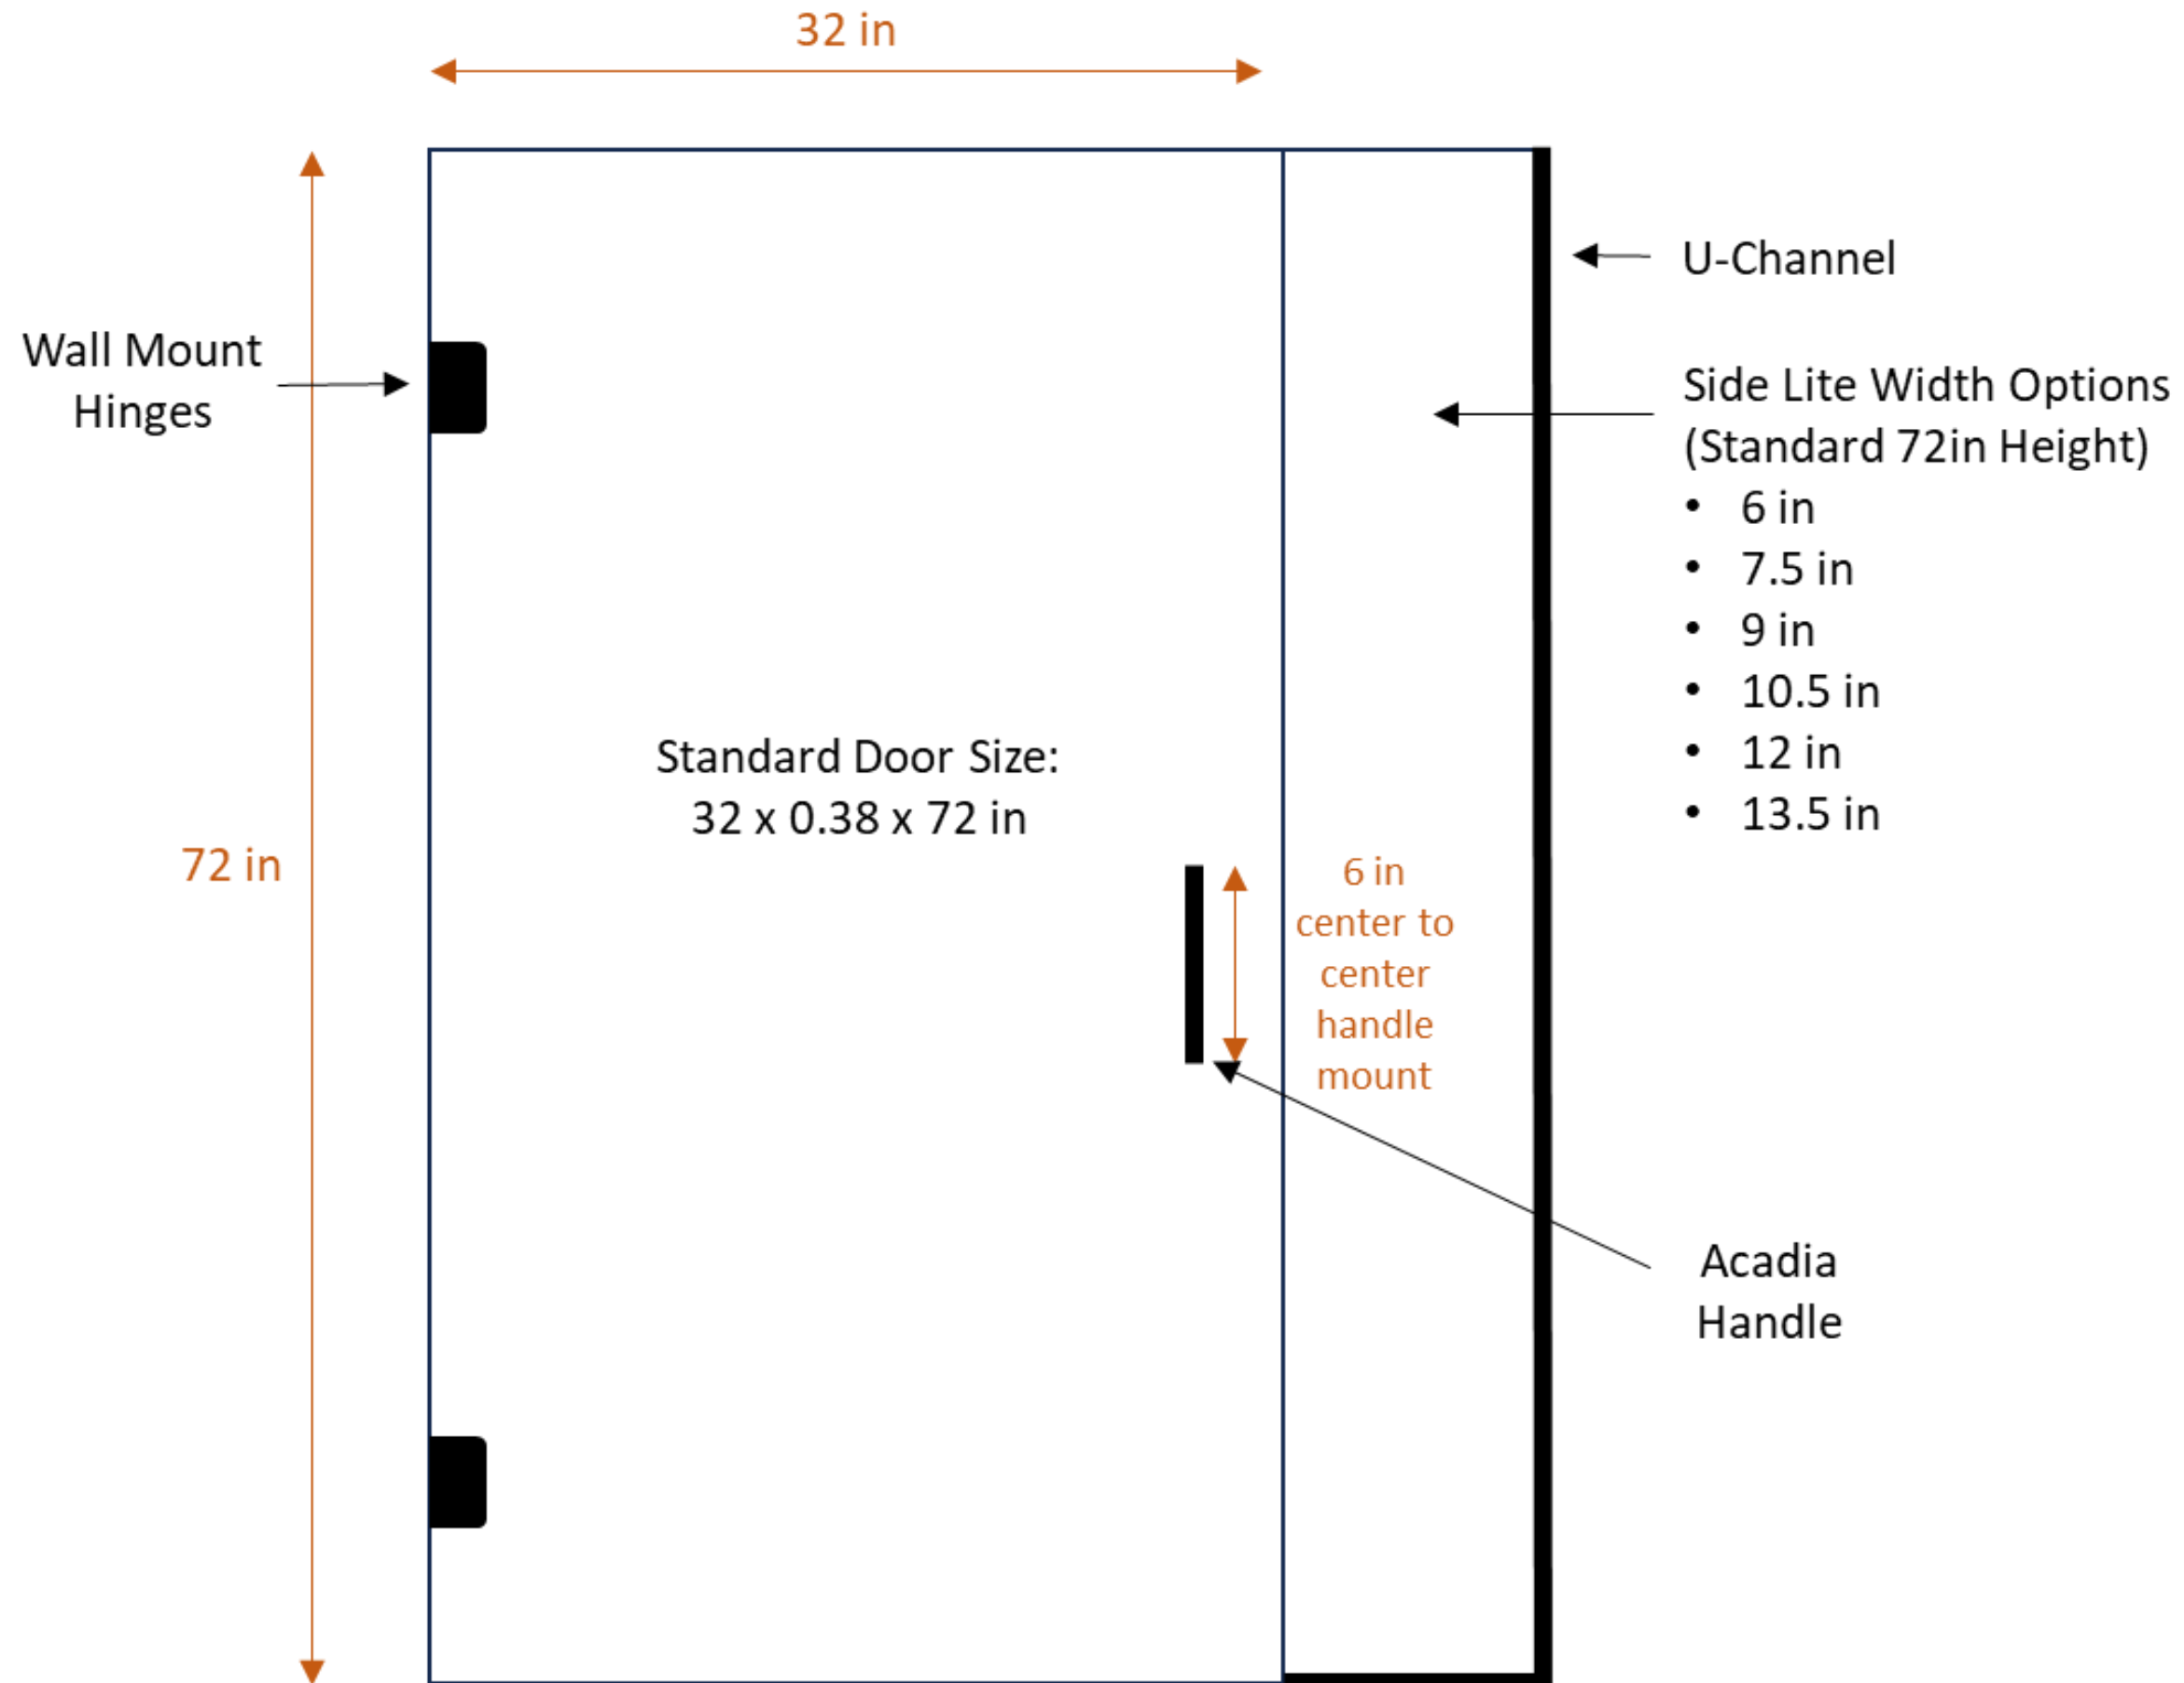

Infinity Shower Door

Frameless

Acadia Handle

luca+lex

www.luca-lex.com

978-296-5578