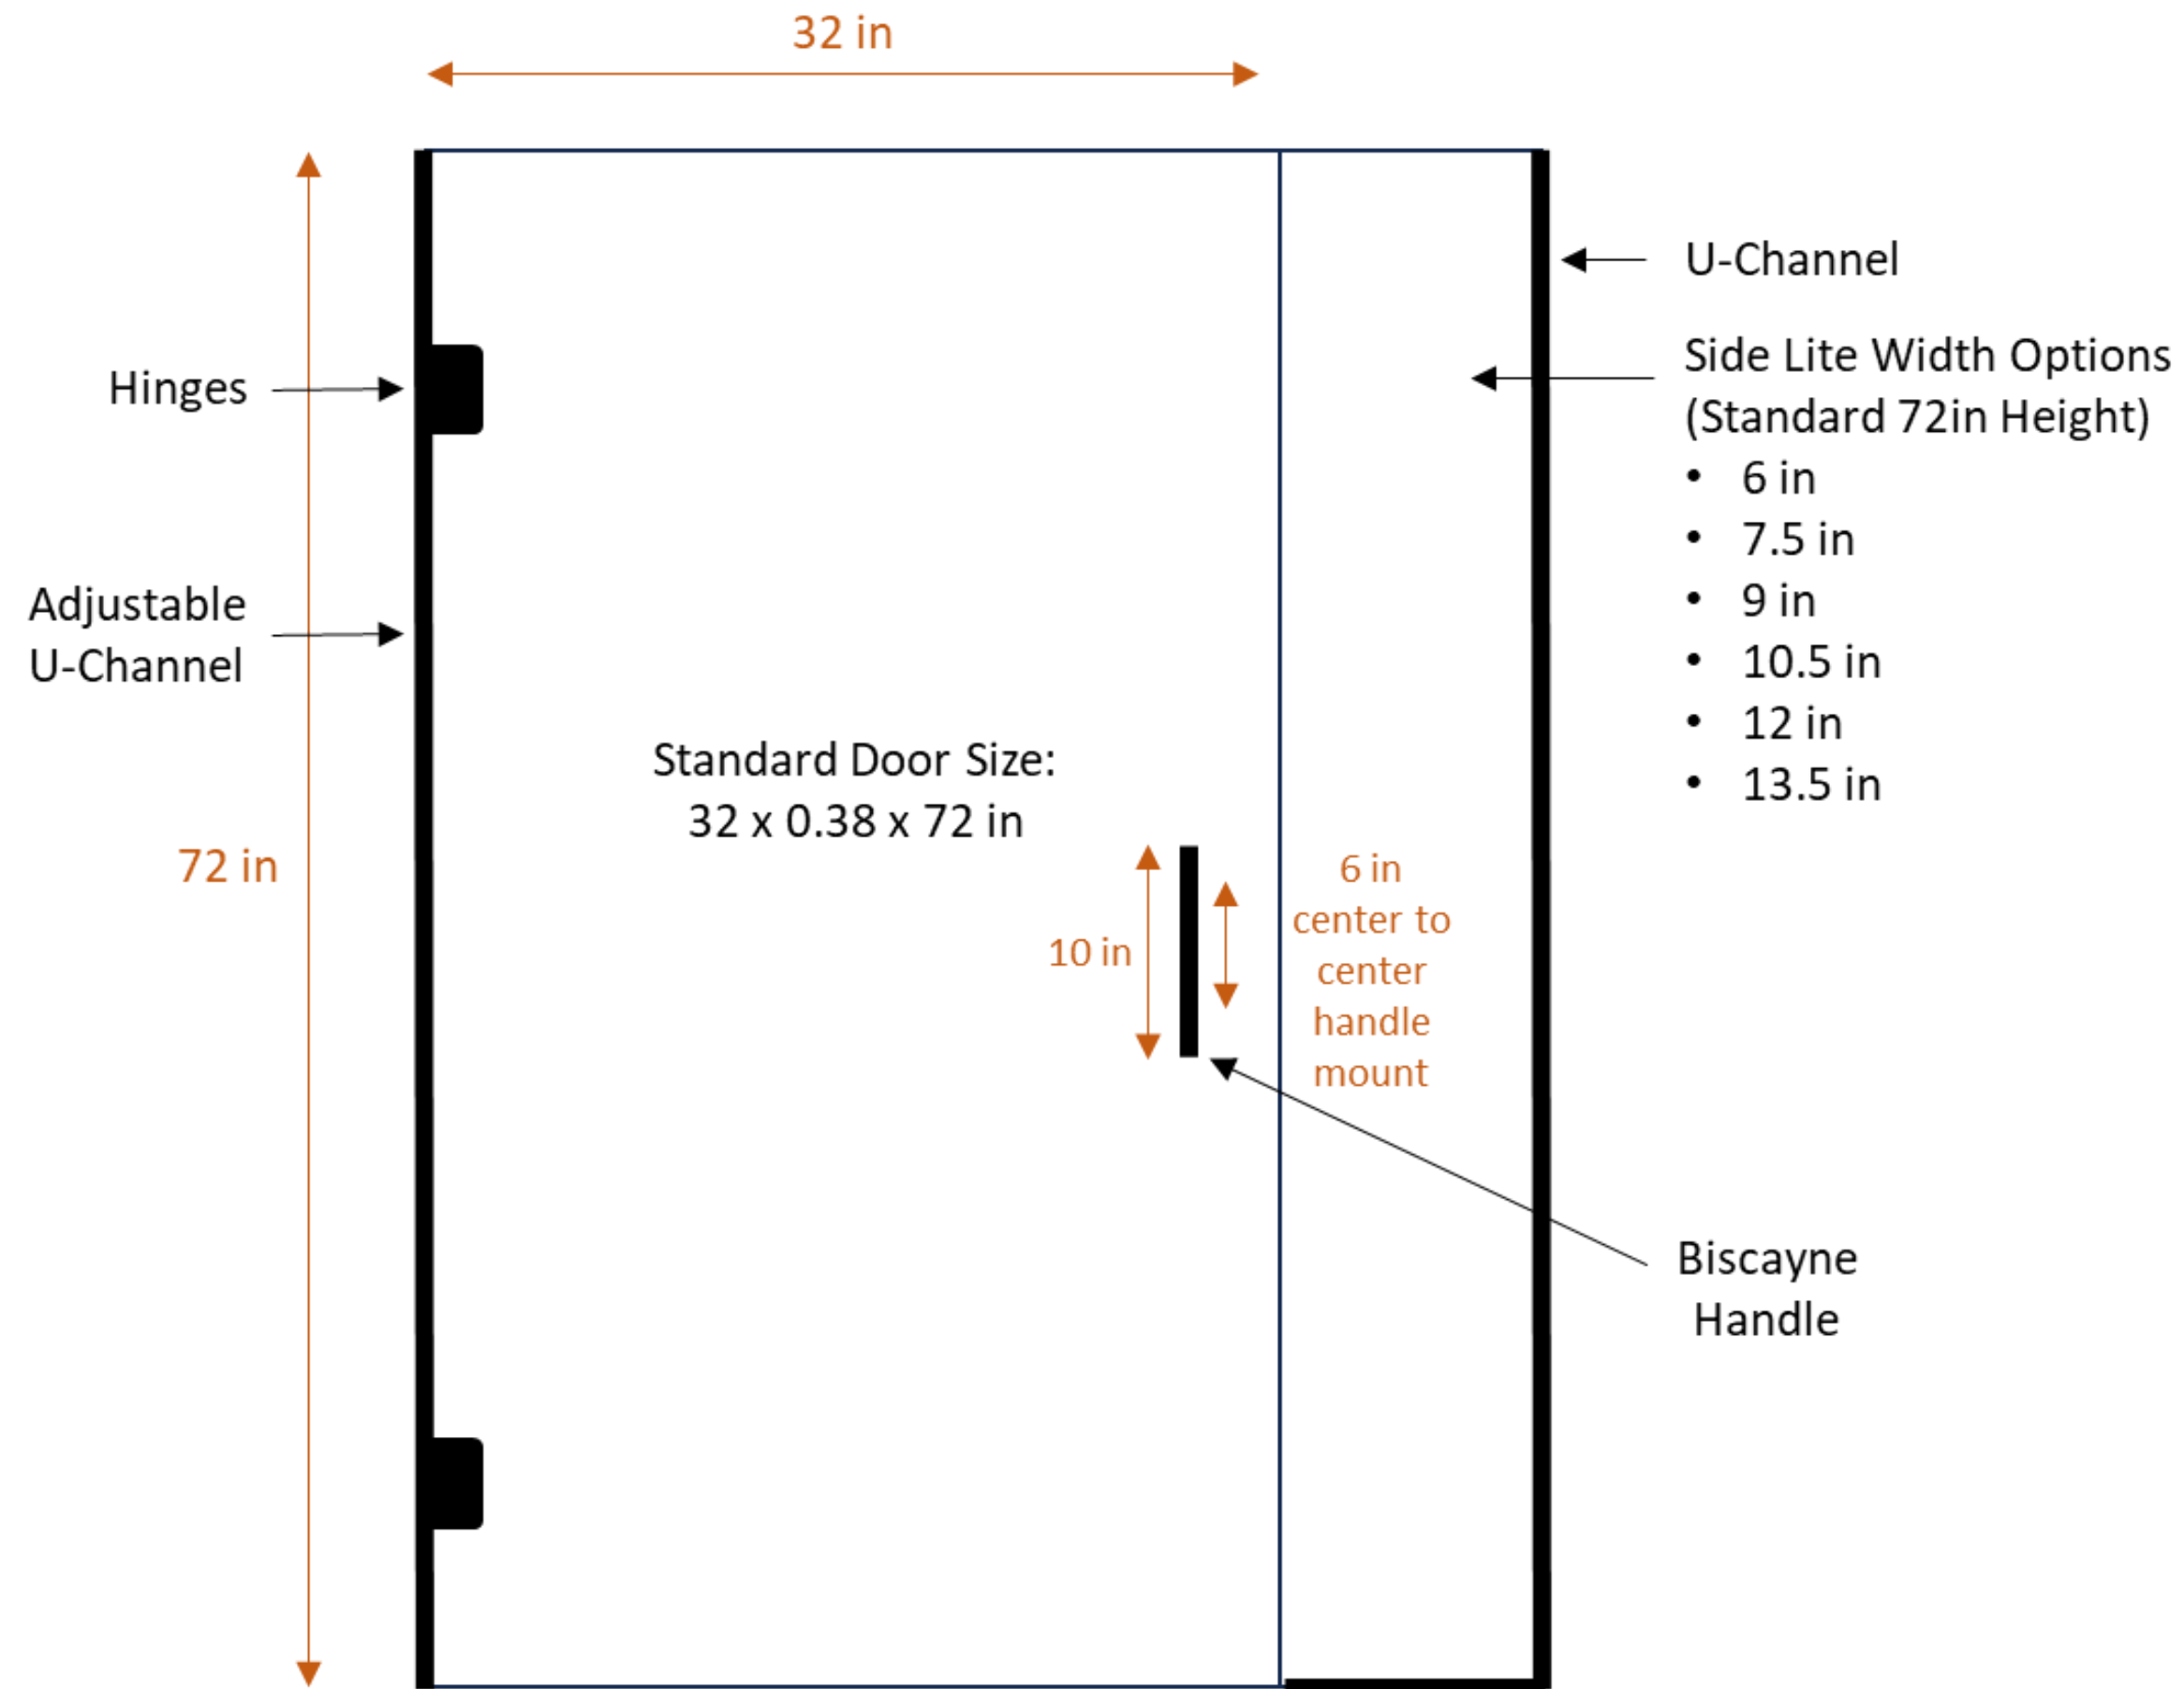

Encompass Shower Door

Semi-Frameless
Biscayne Handle

luca+lex

www.luca-lex.com

978-296-5578