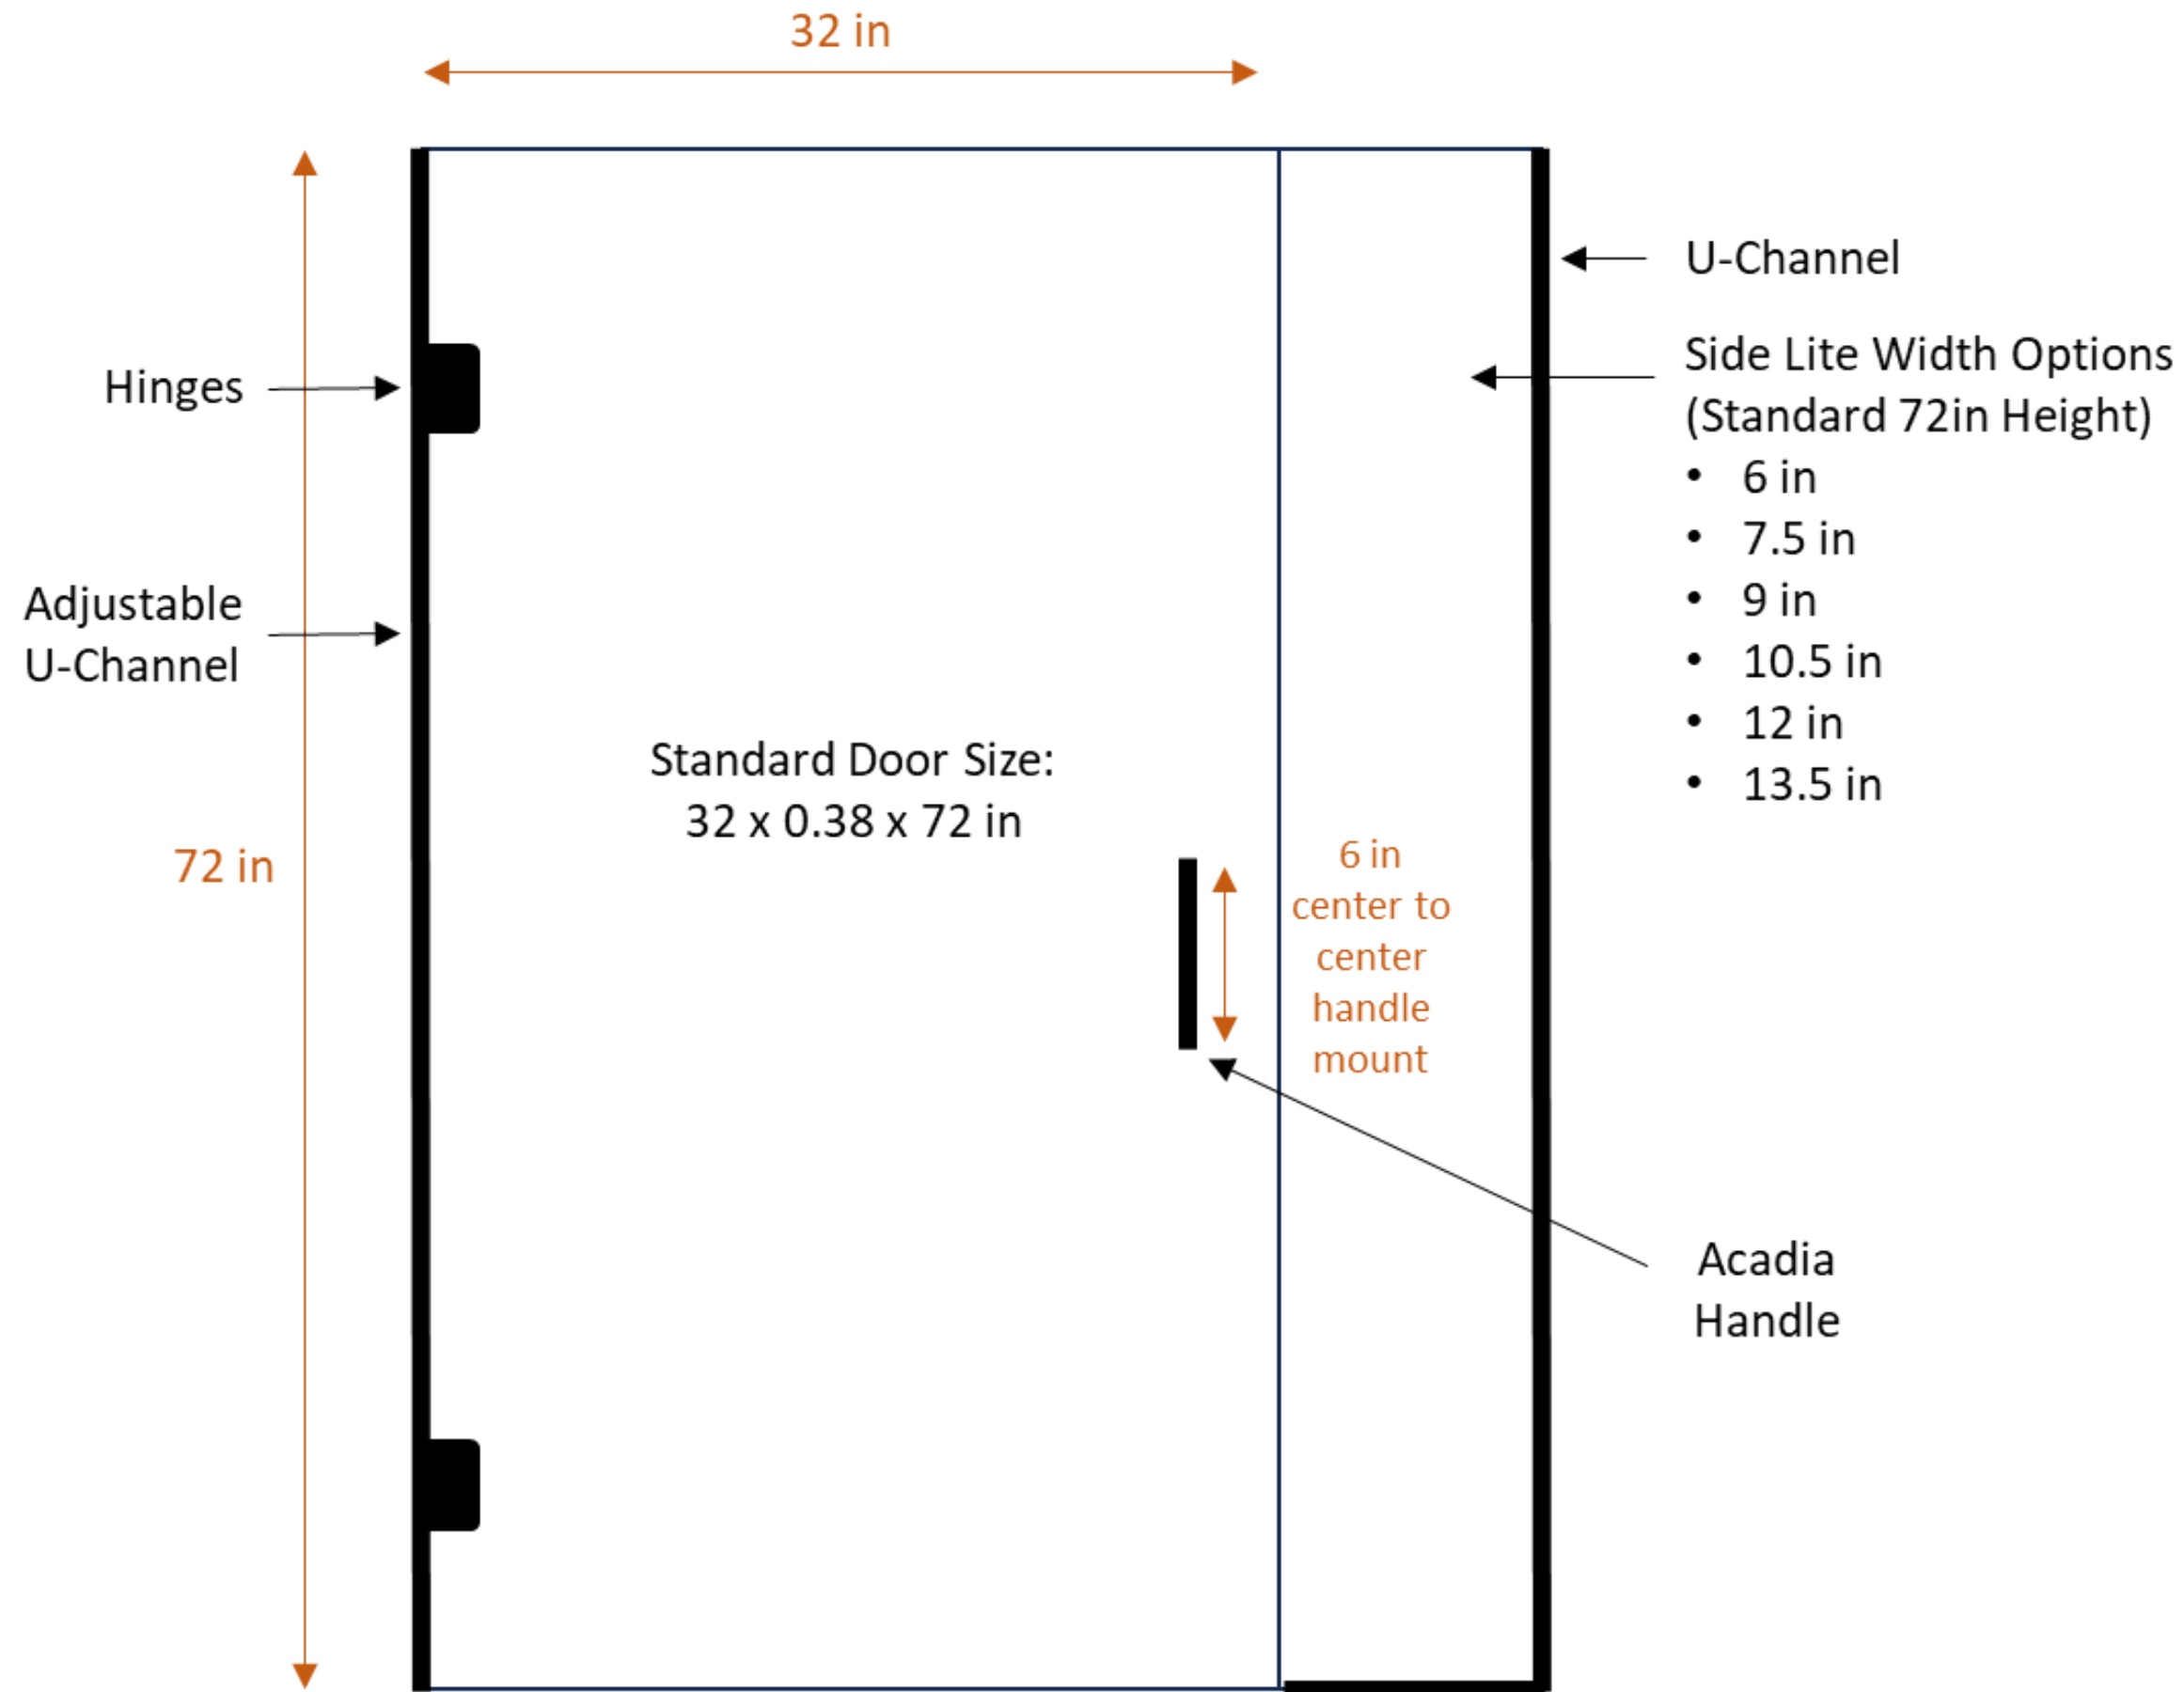

Encompass Shower Door

Semi-Frameless

Acadia Handle

luca+lex

www.luca-lex.com

978-296-5578