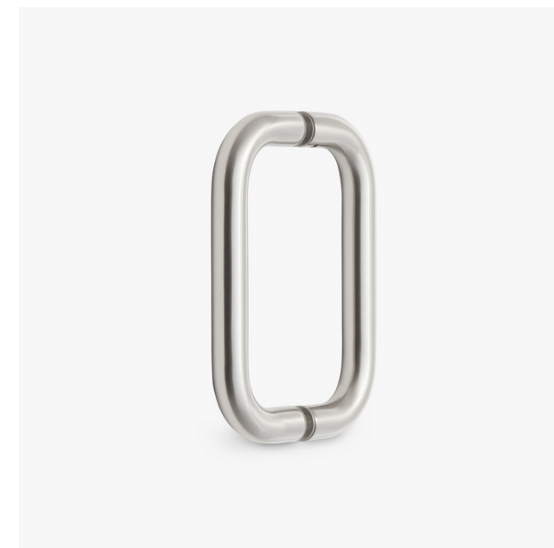

Encompass Shower Door

Semi-Frameless
Acadia Handle

luca + lex

www.luca-lex.com

978-296-5578

ACADIA BRASS HANDLE

ALUMINUM ADJUSTABLE
CHANNEL & BRASS
HINGE

FINISHES:

MATTE BLACK

BRUSHED NICKEL

POLISHED CHROME

BRUSHED BRONZE

The perfect fit.

This semi-frameless shower door features our classic Acadia handle and an adjustable u-channel for pristine installation on irregular surfaces. Complete your design by checking out the coordinating Acadia Collection of bathroom hardware.

Standard Door Dimensions: 32 x 72 in
Side Lite Width Options: 6 in - 13.5 in
Custom sizes available upon request
Glass Thickness: 3/8in tempered

Included:

- Brass Handle
- Aluminum Adjustable Channel
- Brass Hinges
- Aluminum U-channel
- PVC H-Jamb
- PVC Floor Sweep
- Mounting Hardware