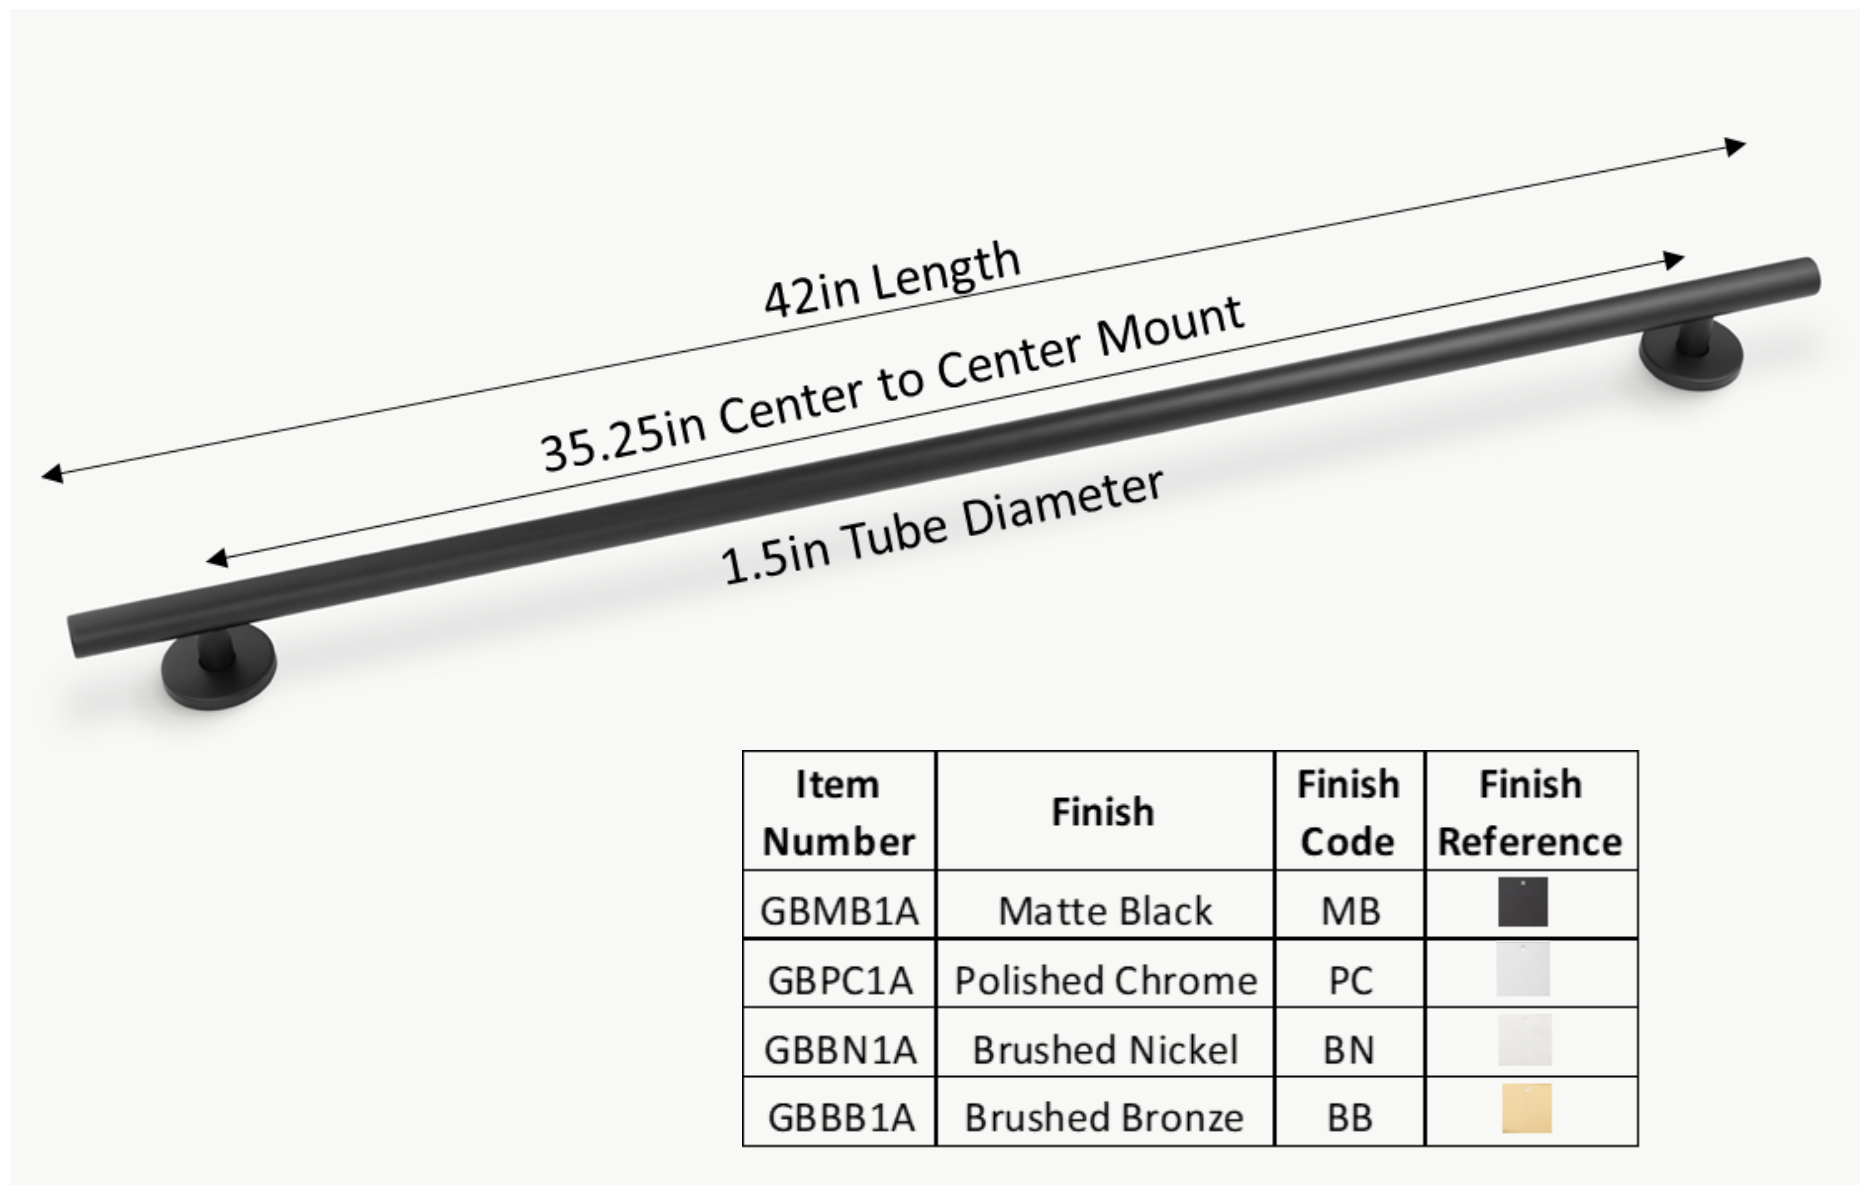

Biscayne Collection

Grab Bars – 42in

luca + lex

www.luca-lex.com

978-296-5578

Material:	Stainless Steel 304
Item Dimensions:	42 x 3.5 x 3.13 in
Mounting Center to Center:	35.25 in
Tube Diameter:	1.5 in
Item Weight:	2.64lbs
Mounting Type:	Wall Mount
Mounting Hardware:	Included

One year warranty from date of purchase on material & finish.

Biscayne Collection

Grab Bars – 42in

luca + lex

www.luca-lex.com

978-296-5578

Side

Item Number	Finish	Finish Code	Finish Reference
GBMB1A	Matte Black	MB	■
GBPC1A	Polished Chrome	PC	■
GBBN1A	Brushed Nickel	BN	■
G BBB1A	Brushed Bronze	BB	■