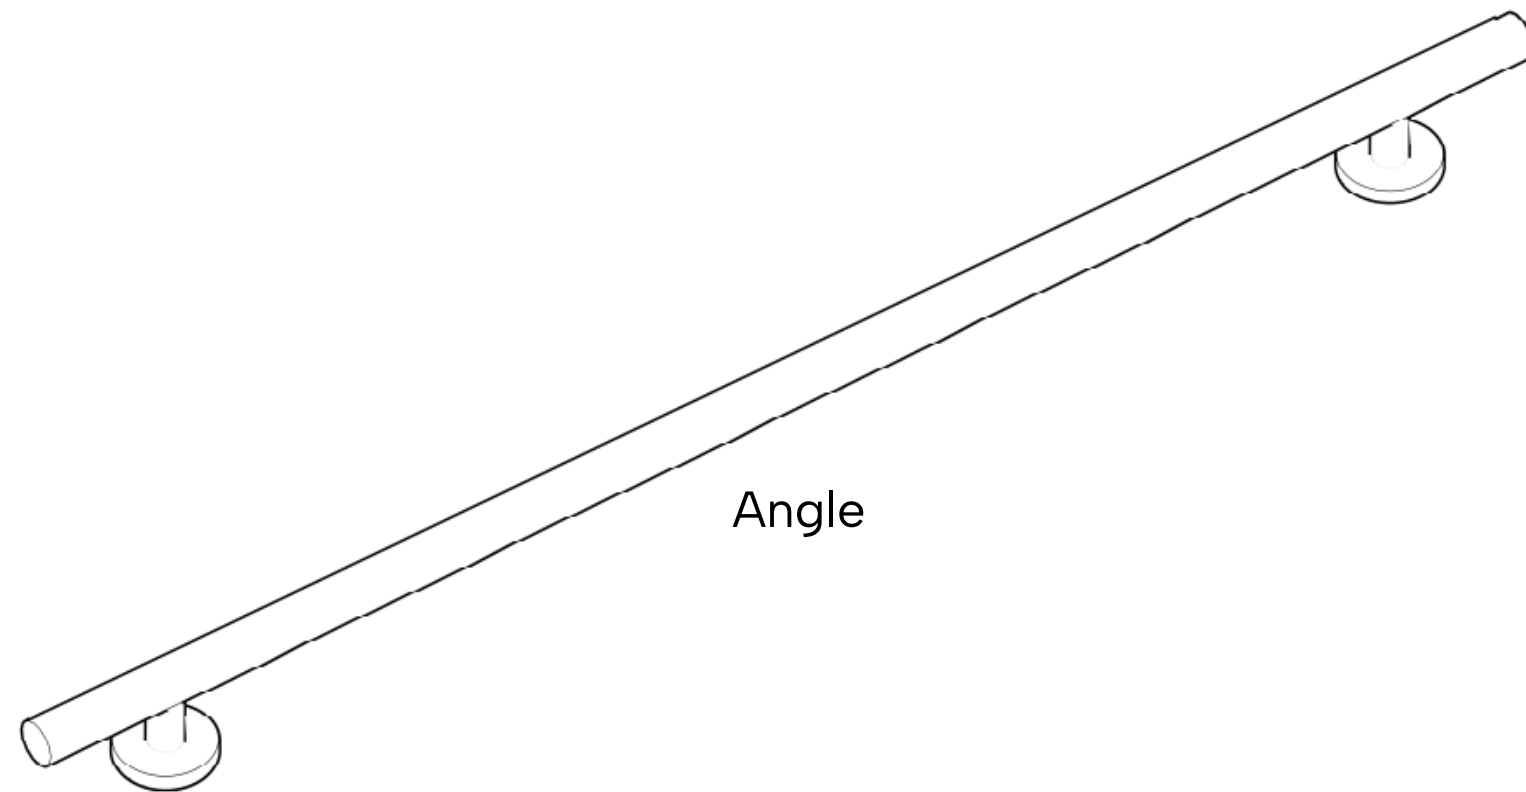

Biscayne Collection

Grab Bars – 42in

luca + lex

www.luca-lex.com

978-296-5578

Material:	Stainless Steel 304
Item Dimensions:	42 x 3.5 x 3.13 in
Mounting Center to Center:	35.25 in
Tube Diameter:	1.5 in
Item Weight:	2.64lbs
Mounting Type:	Wall Mount
Mounting Hardware:	Included

One year warranty from date of purchase on material & finish.

Biscayne Collection

Grab Bars – 42in

luca + lex

www.luca-lex.com

978-296-5578

Side

Item Number	Finish	Finish Code	Finish Reference
GBMB1A	Matte Black	MB	■
GBPC1A	Polished Chrome	PC	■
GBBN1A	Brushed Nickel	BN	■
G BBB1A	Brushed Bronze	BB	■