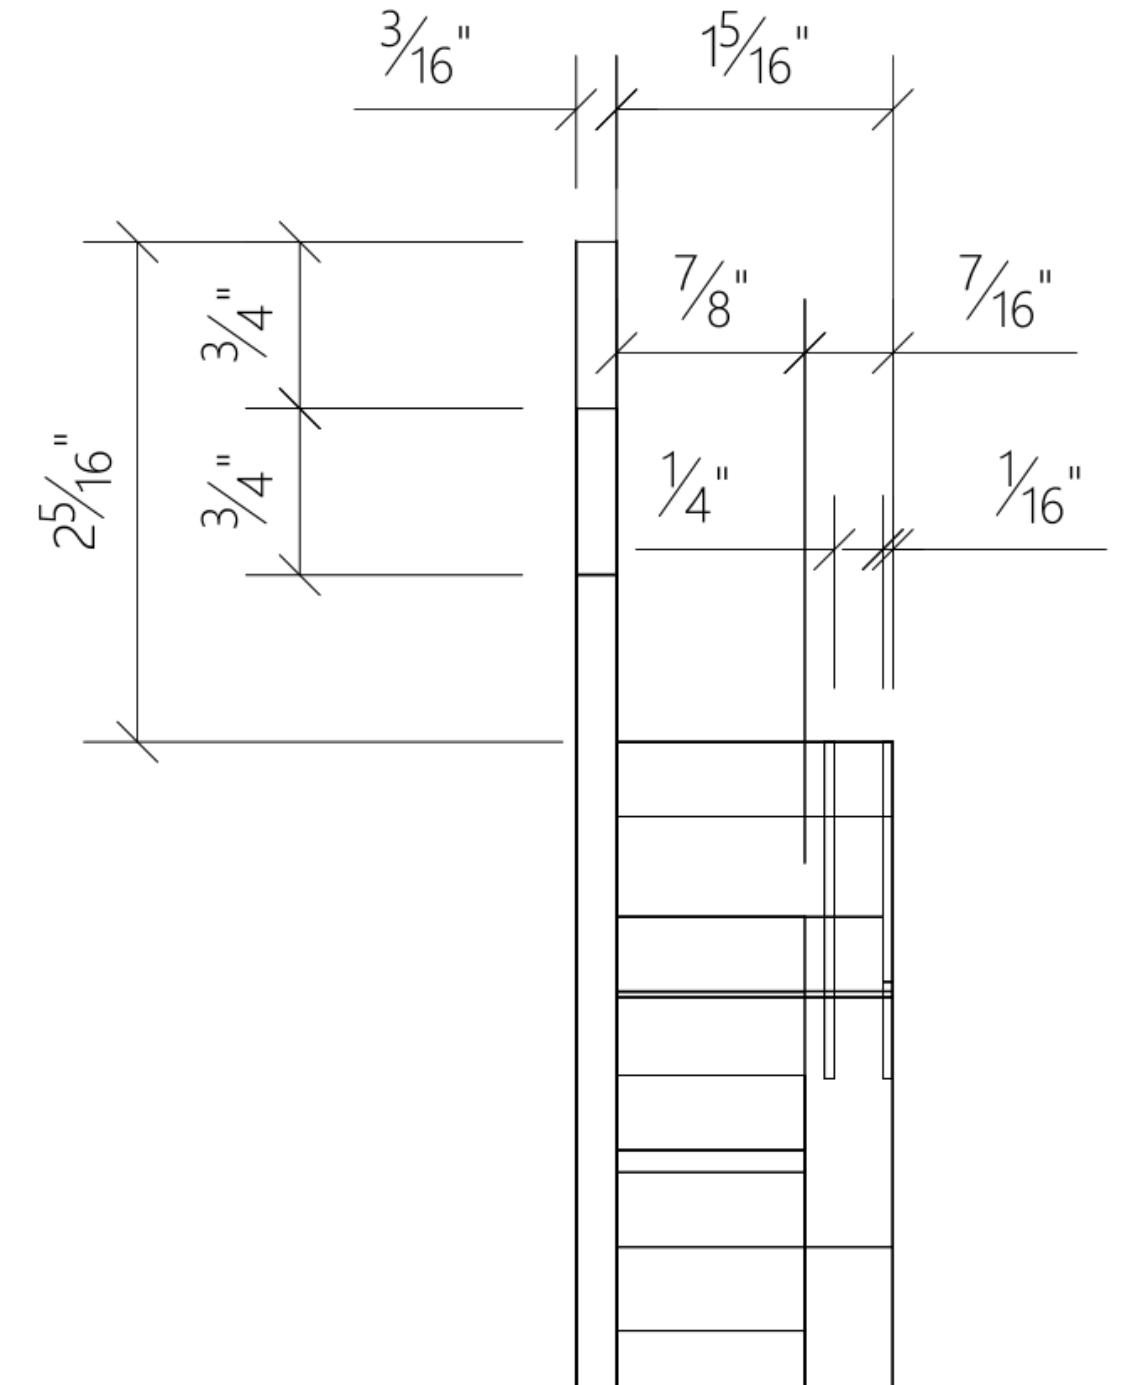

WHITE  
LIGHT

Material:	Silver Mirror
Item Dimensions:	24 x 3.5 x 36 in
Item Weight:	24 lbs
Mounting Type:	French Cleat
Mounting Direction:	Vertical
Mounting Hardware:	Included
Wiring:	Hard Wire & Plug
Mirror Thickness:	4 mm
Lighting:	3 Color LED
Wattage:	48W
Volts:	110-130V
Color Temperature:	3000K-6000K
Lumens:	2800
CRI (color rendering index):	85

Side