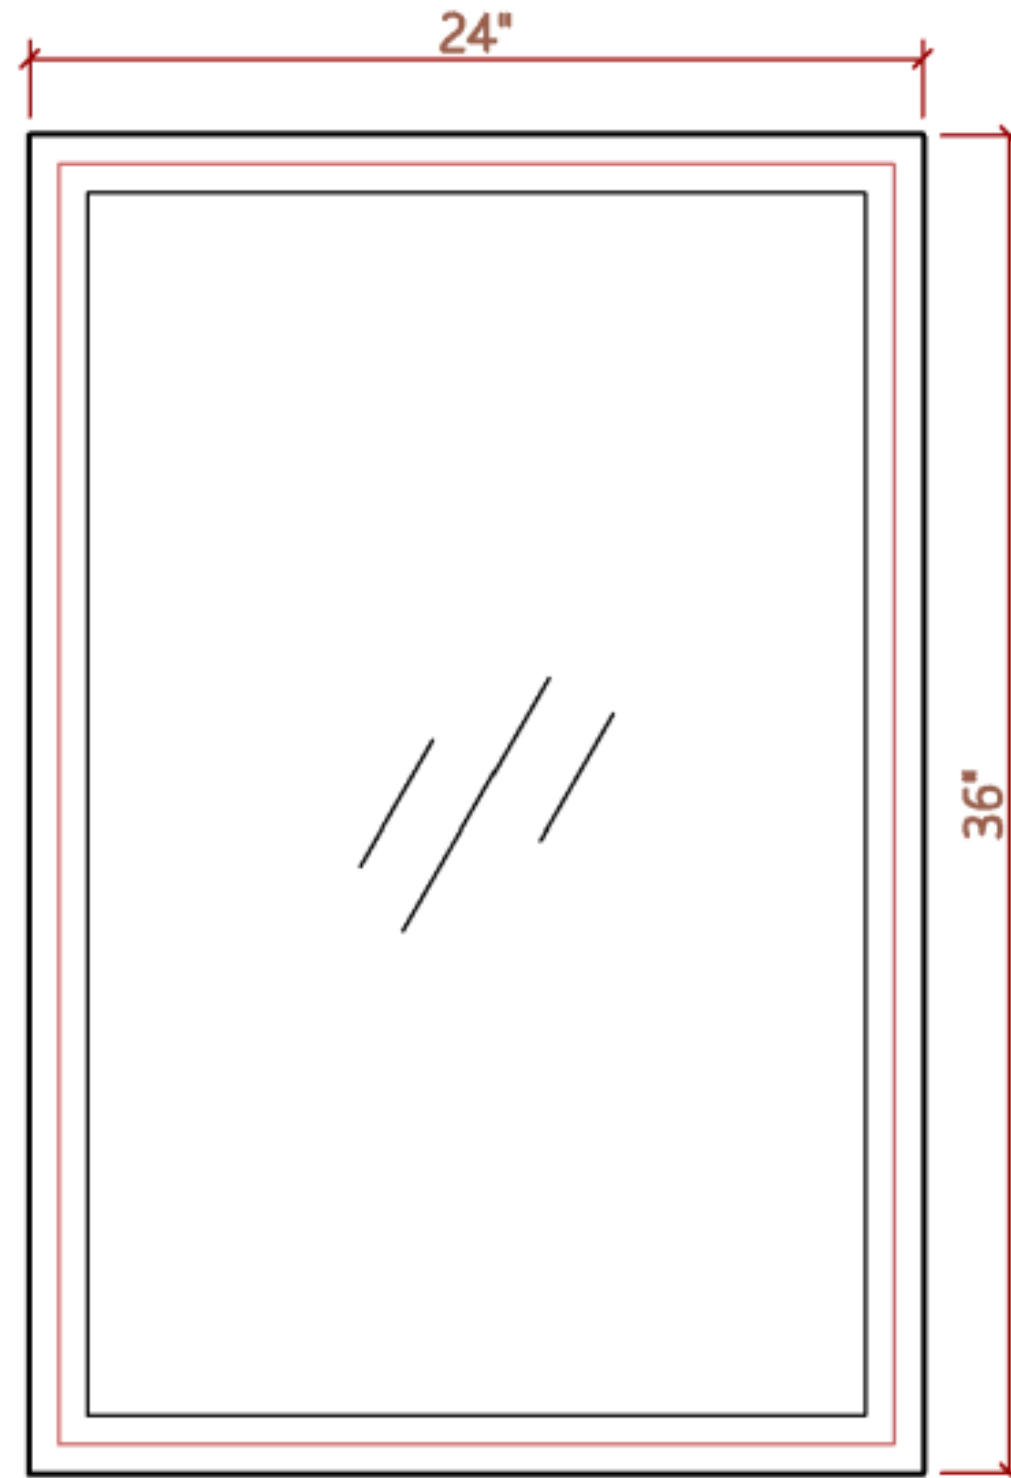

Aspen Collection

Frameless Lighted Mirror

luca + lex

www.luca-lex.com

978-296-5578

Item: LMXX1

Front

Side