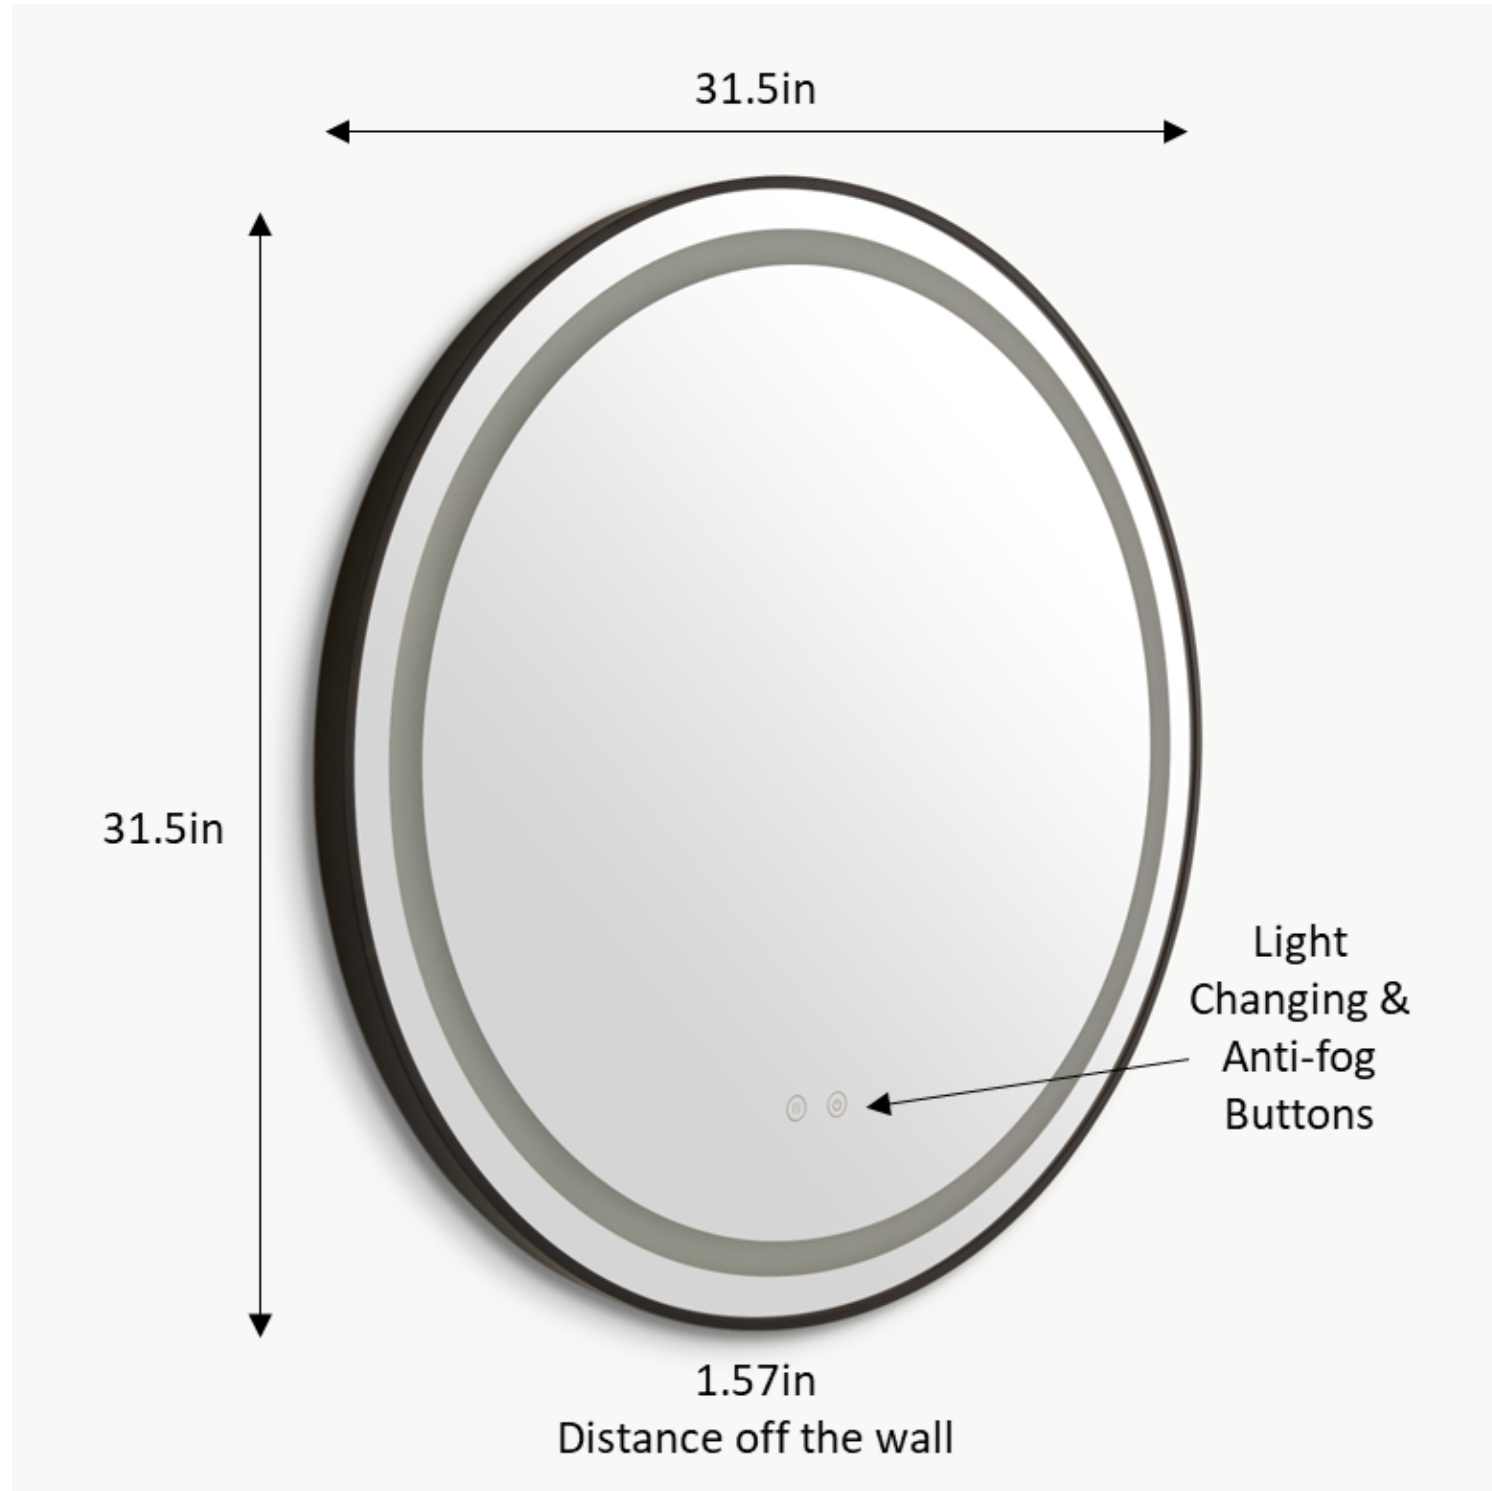

Alder Collection

Round Lighted Mirror

luca + lex

www.luca-lex.com

978-296-5578

FC & UL Certificate

3 LIGHT SETTINGS

WARM LIGHT

NATURAL LIGHT

WHITE LIGHT

Item Number	Finish	Finish Code	Finish Reference
LMMB2	Matte Black	MB	
LMPC2	Polished Chrome	PC	
LMBN2	Brushed Nickel	BN	
LMBB2	Brushed Bronze	BB	

Material:	Silver Mirror
Item Dimensions:	31.5 x 1.38 x 31.5 in
Frame Profile Dimensions:	0.39 x 1.38in
Frame Material:	Stainless
Item Weight:	23lbs
Mounting Type:	French Cleat
Mounting Hardware:	Included
Wiring:	Hard Wire & Plug
Mirror Thickness:	4mm
Lighting:	3 Color LED
Wattage:	44W
Volts:	110-130V
Color Temperature:	3000K-6000K
Lumens:	2200
CRI (color rendering index):	85

One year warranty from date of purchase on material & finish.

Alder Collection

Round Lighted Mirror

luca + lex

www.luca-lex.com

978-296-5578

Angle

Front