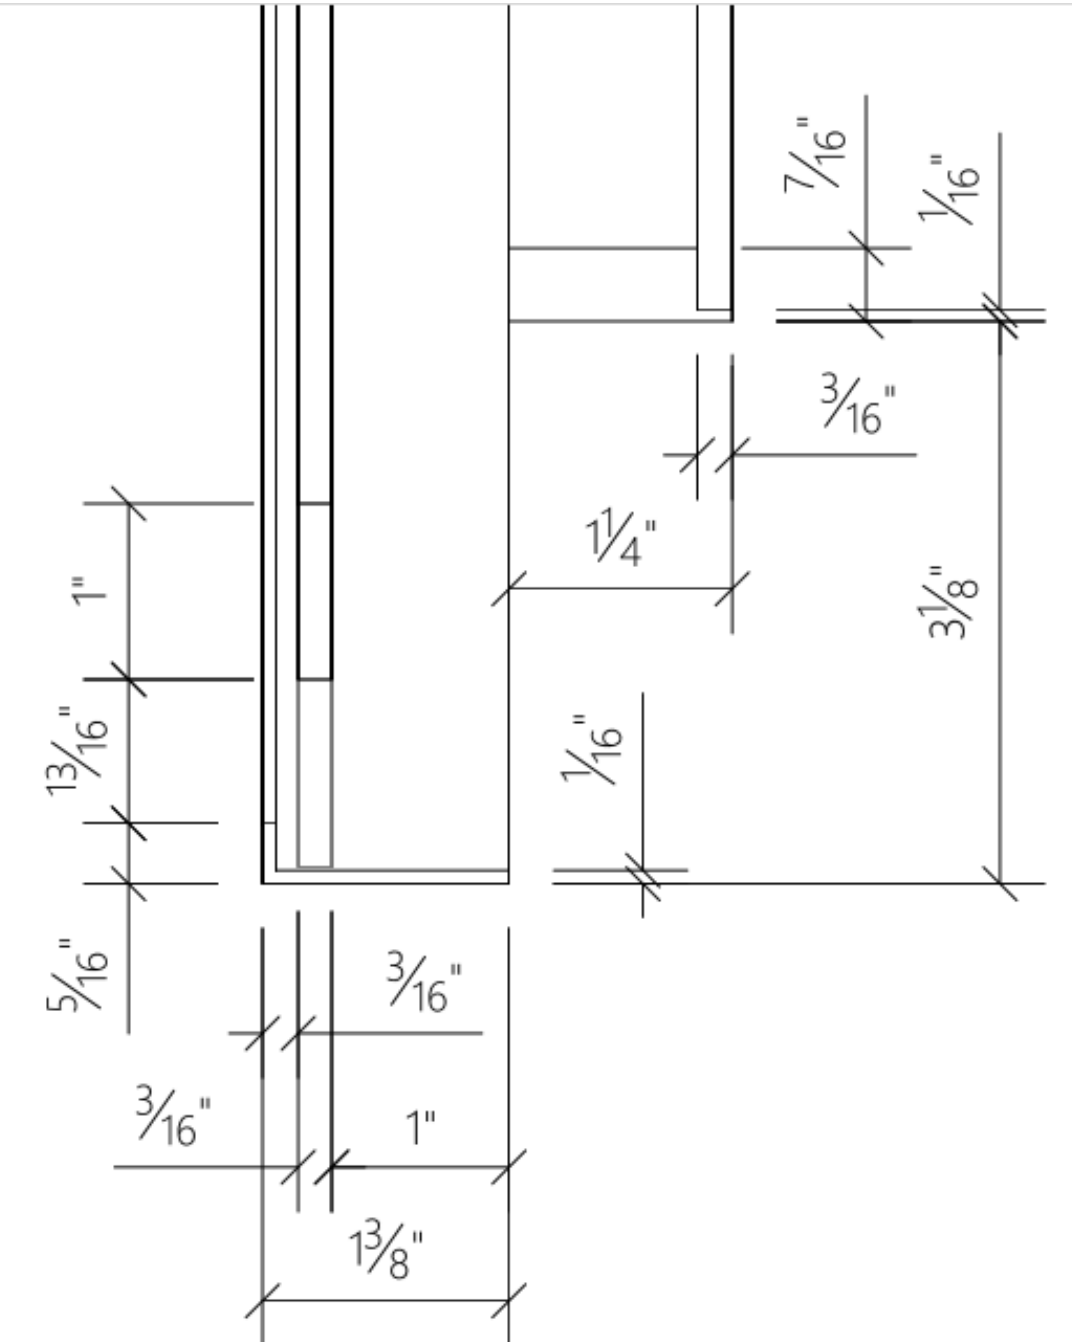

Side

Item Number	Finish	Finish Code	Finish Reference
LMMB2	Matte Black	MB	■
LMPC2	Polished Chrome	PC	■
LMBN2	Brushed Nickel	BN	■
LMBB2	Brushed Bronze	BB	■