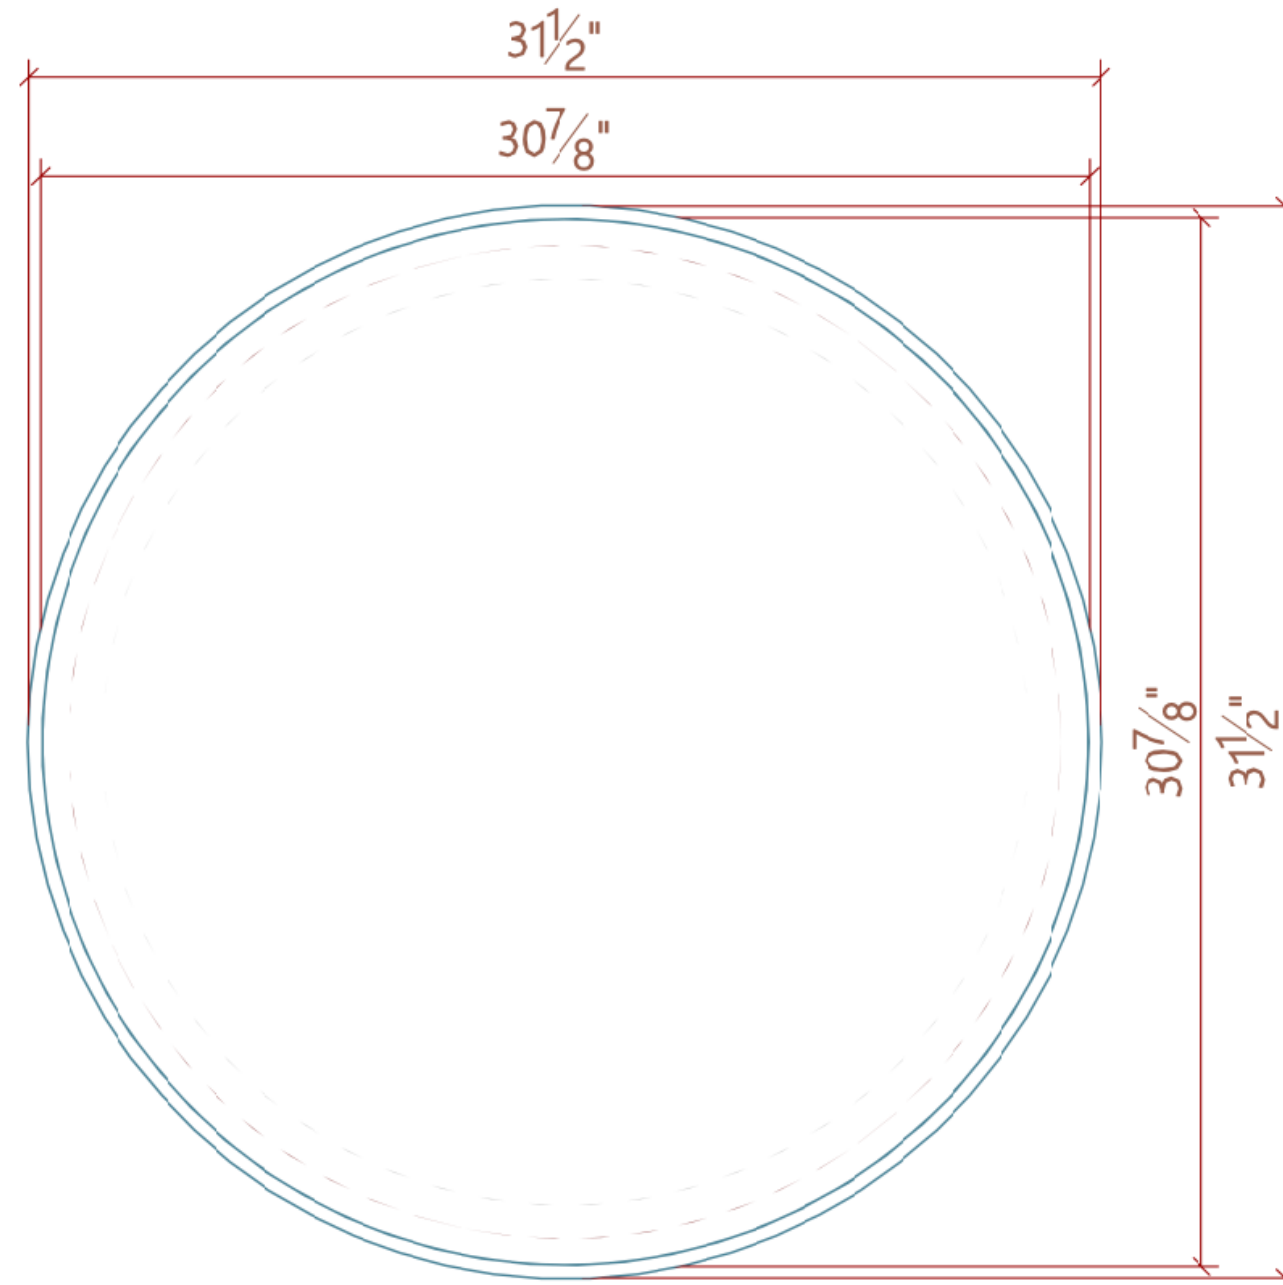

Alder Collection

Round Lighted Mirror

luca + lex

www.luca-lex.com

978-296-5578

Front

Item Number	Finish	Finish Code	Finish Reference
LMMB2	Matte Black	MB	■
LMPC2	Polished Chrome	PC	■
LMBN2	Brushed Nickel	BN	■
LMBB2	Brushed Bronze	BB	■