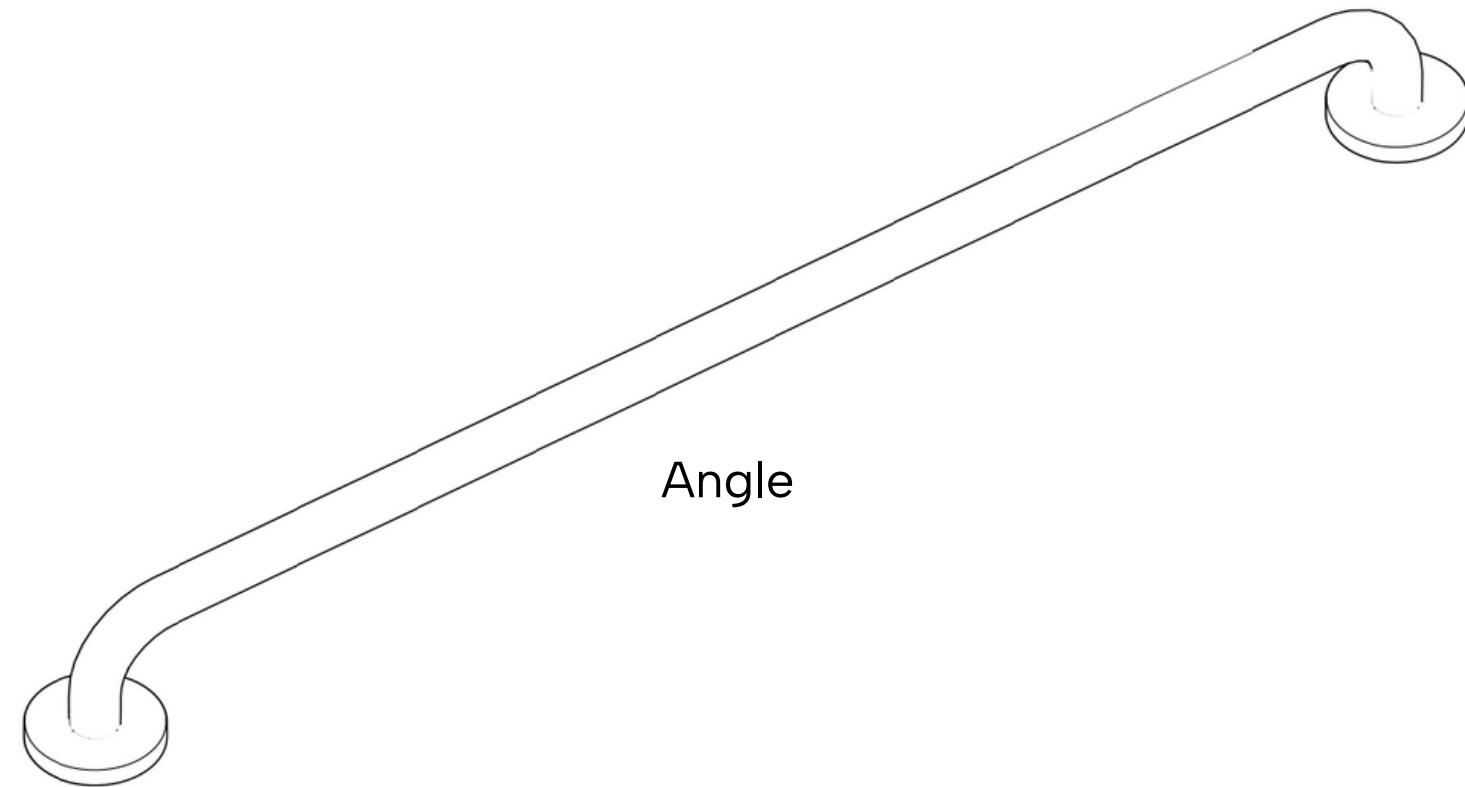

Acadia Collection

Towel Bars – 24in

luca + lex

www.luca-lex.com

978-296-5578

Item Number	Finish	Finish Code	Finish Reference
TBMB2	Matte Black	MB	
TBPC2	Polished Chrome	PC	
TBBN2	Brushed Nickel	BN	
TBBB2	Brushed Bronze	BB