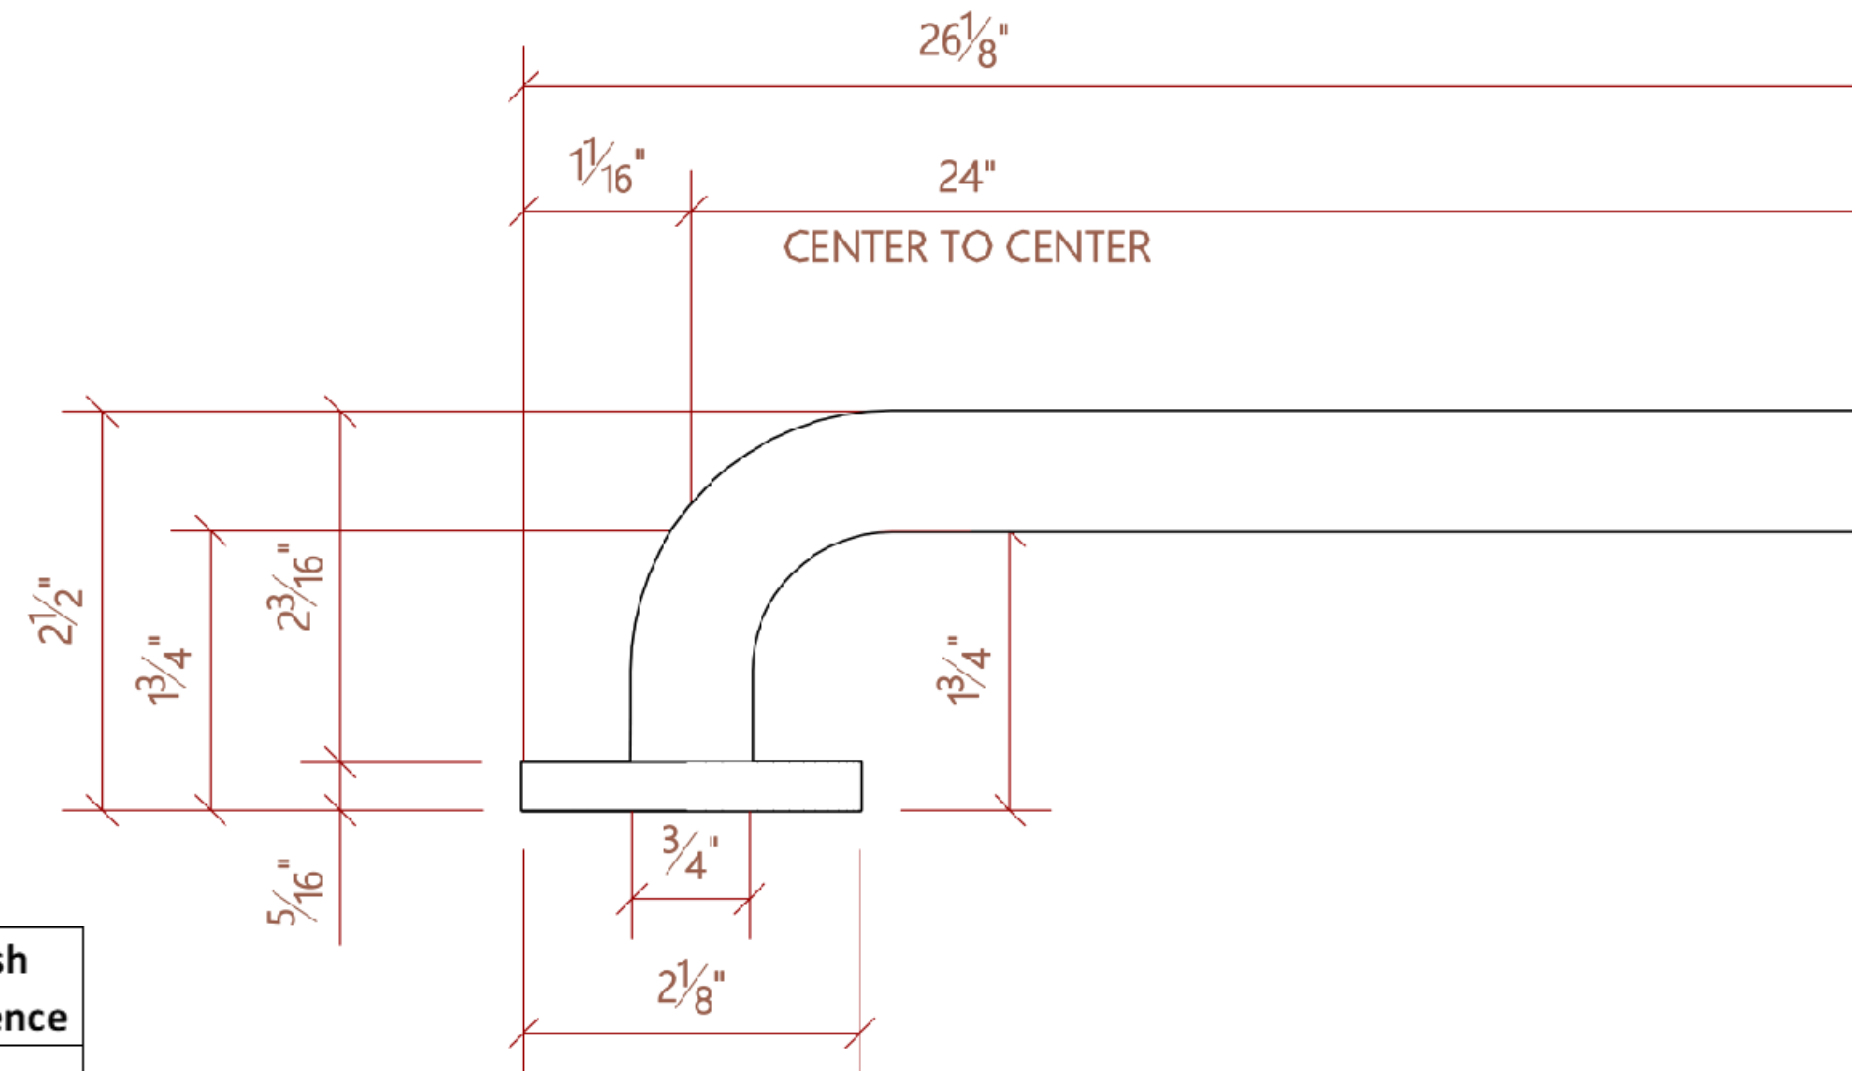

Acadia Collection

Towel Bars – 24in

luca + lex

www.luca-lex.com

978-296-5578

Item Number	Finish	Finish Code	Finish Reference
TBMB2	Matte Black	MB	
TBPC2	Polished Chrome	PC	
TBBN2	Brushed Nickel	BN	
TBBB2	Brushed Bronze	BB