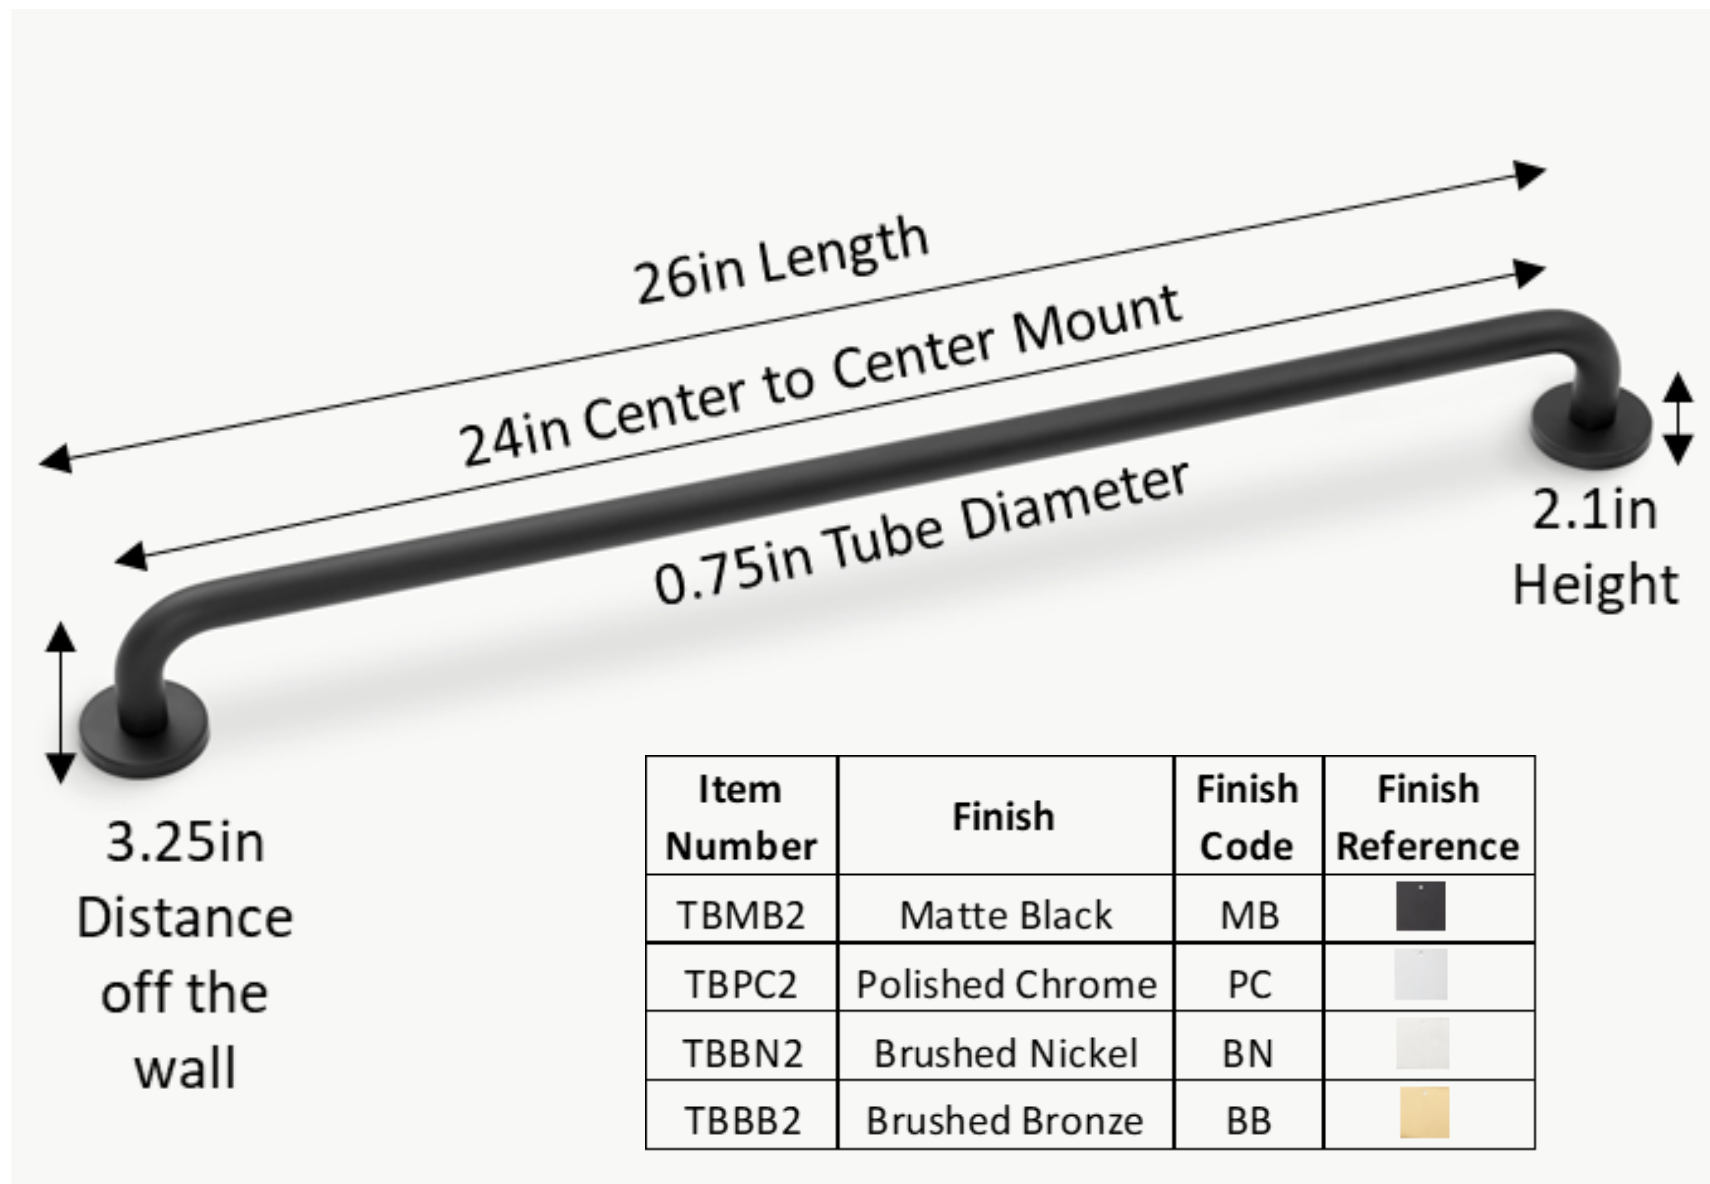

# Acadia Collection

Towel Bars – 24in

luca + lex

www.luca-lex.com

978-296-5578

Material:	Stainless Steel 304
Item Dimensions:	26 x 2.1 x 3.25 in
Mounting Center to Center:	24 in
Tube Diameter:	0.75 in
Item Weight:	0.96 lbs
Mounting Type:	Wall Mount
Mounting Hardware:	Included

# Acadia Collection

Towel Bars – 24in

luca + lex

www.luca-lex.com

978-296-5578

Item Number	Finish	Finish Code	Finish Reference
TBMB2	Matte Black	MB	
TBPC2	Polished Chrome	PC	
TBBN2	Brushed Nickel	BN	
TBBB2	Brushed Bronze	BB	