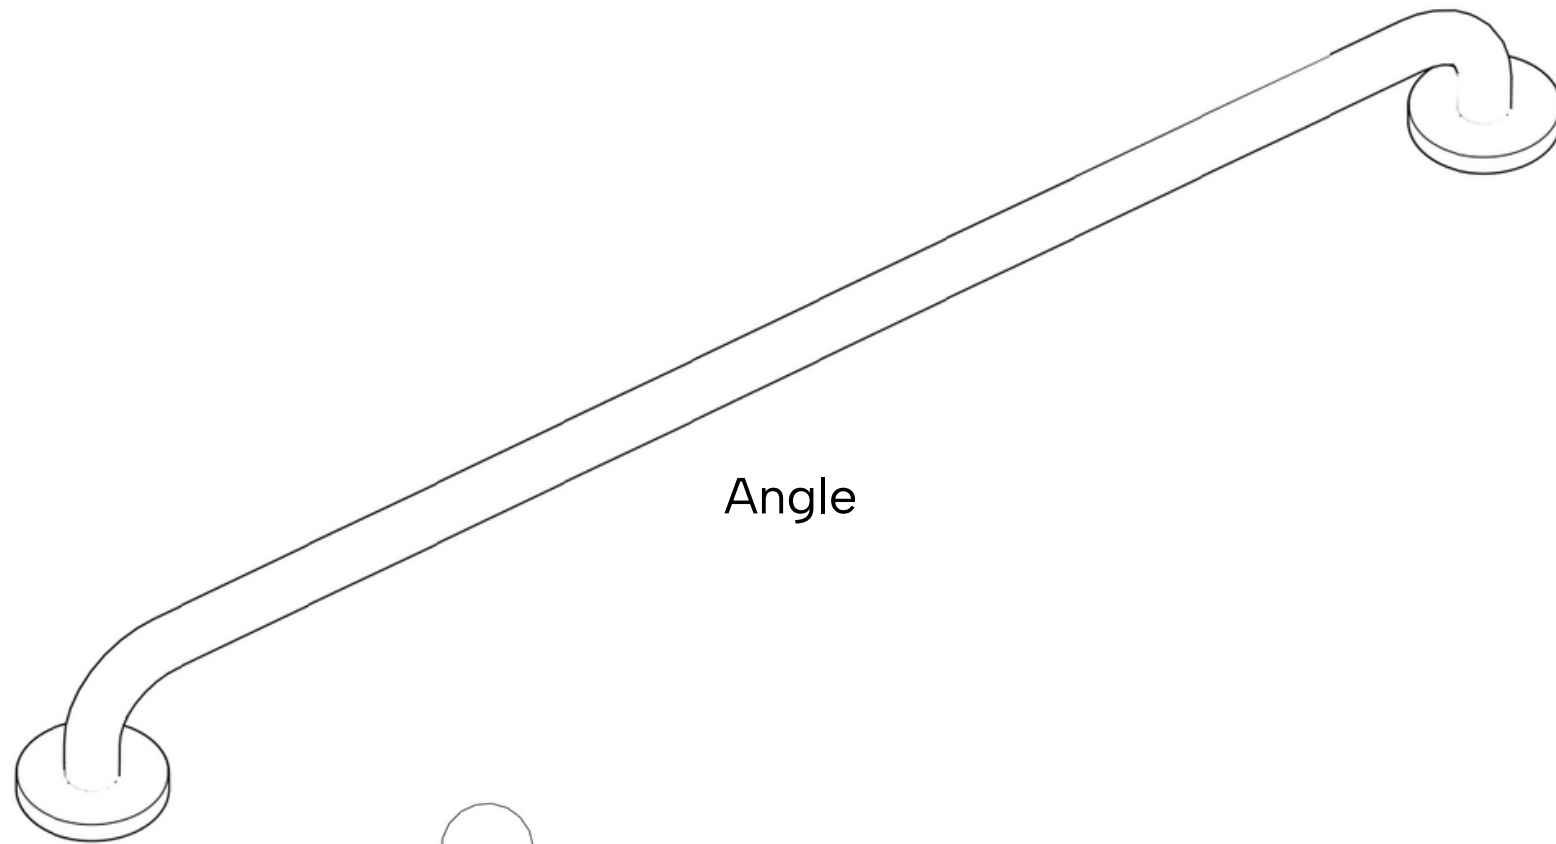

Material:	Stainless Steel 304
Item Dimensions:	45.13 x 3.38 x 3.13 in
Mounting Center to Center:	42in
Tube Diameter:	1.5 in
Item Weight:	2.64 lbs
Mounting Type:	Wall Mount
Mounting Hardware:	Included

One year warranty from date of purchase on material & finish.

Acadia Collection

Grab Bars – 42in

luca + lex

www.luca-lex.com

978-296-5578

Top

Angle

Side