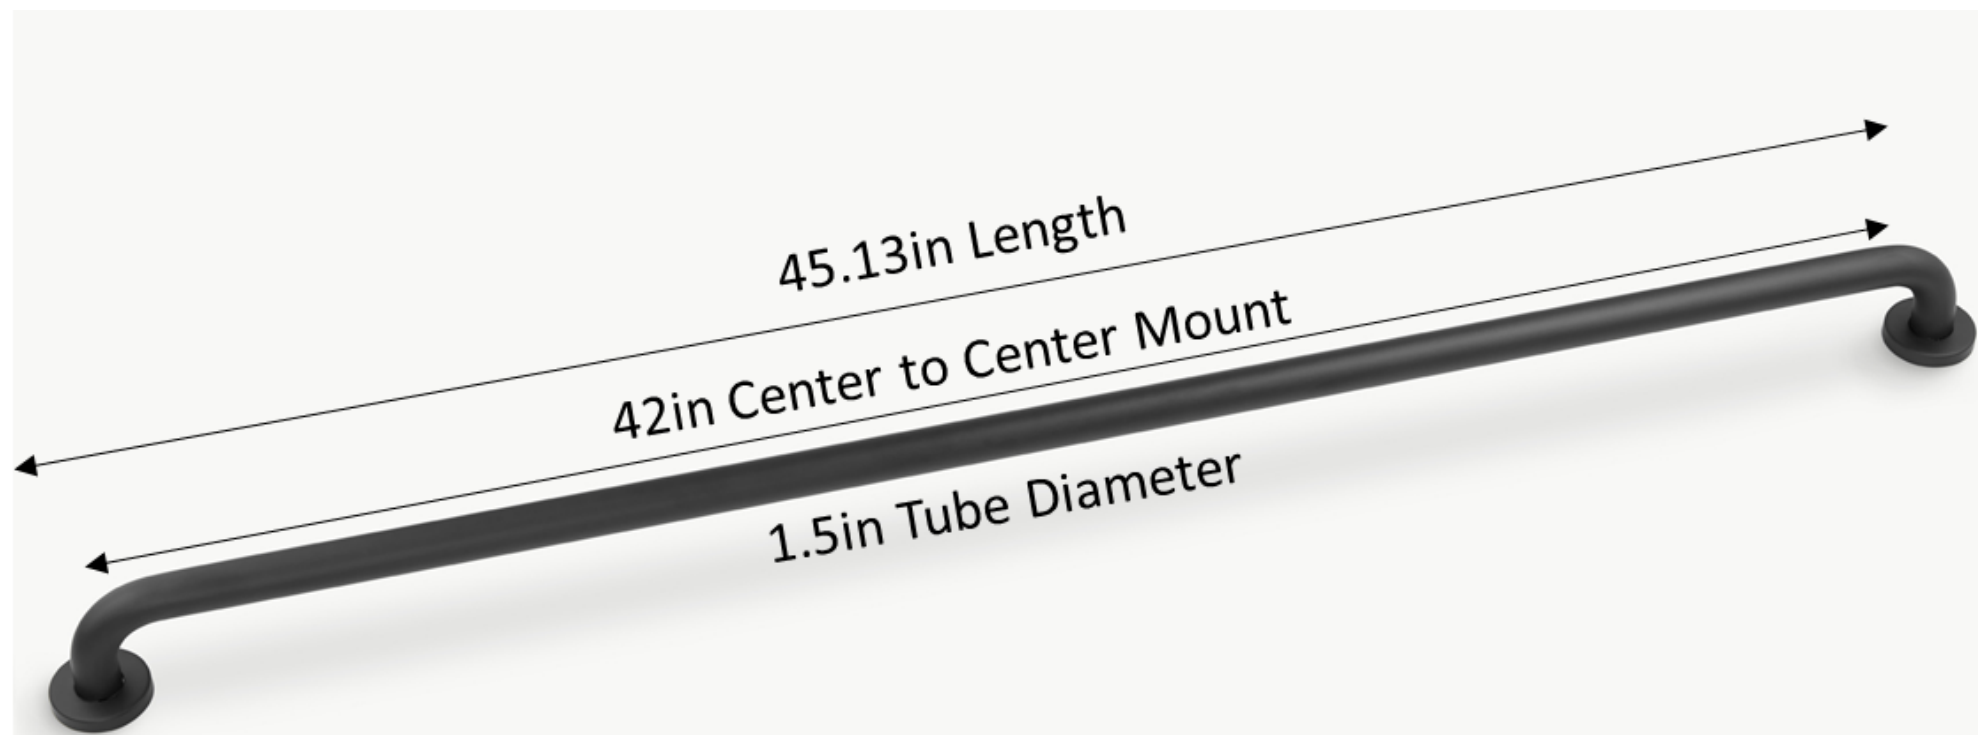

Acadia Collection

Grab Bars – 42in

luca + lex

www.luca-lex.com

978-296-5578

Item Number	Finish	Finish Code	Finish Reference
GBMB2A	Matte Black	MB	■
GBPC2A	Polished Chrome	PC	■
GBBN2A	Brushed Nickel	BN	■
GBBB2A	Brushed Bronze	BB	■

Material:	Stainless Steel 304
Item Dimensions:	45.13 x 3.38 x 3.13 in
Mounting Center to Center:	42in
Tube Diameter:	1.5 in
Item Weight:	2.64 lbs
Mounting Type:	Wall Mount
Mounting Hardware:	Included

One year warranty from date of purchase on material & finish.

Acadia Collection

Grab Bars – 42in

luca + lex

www.luca-lex.com

978-296-5578

Top

Angle

Side