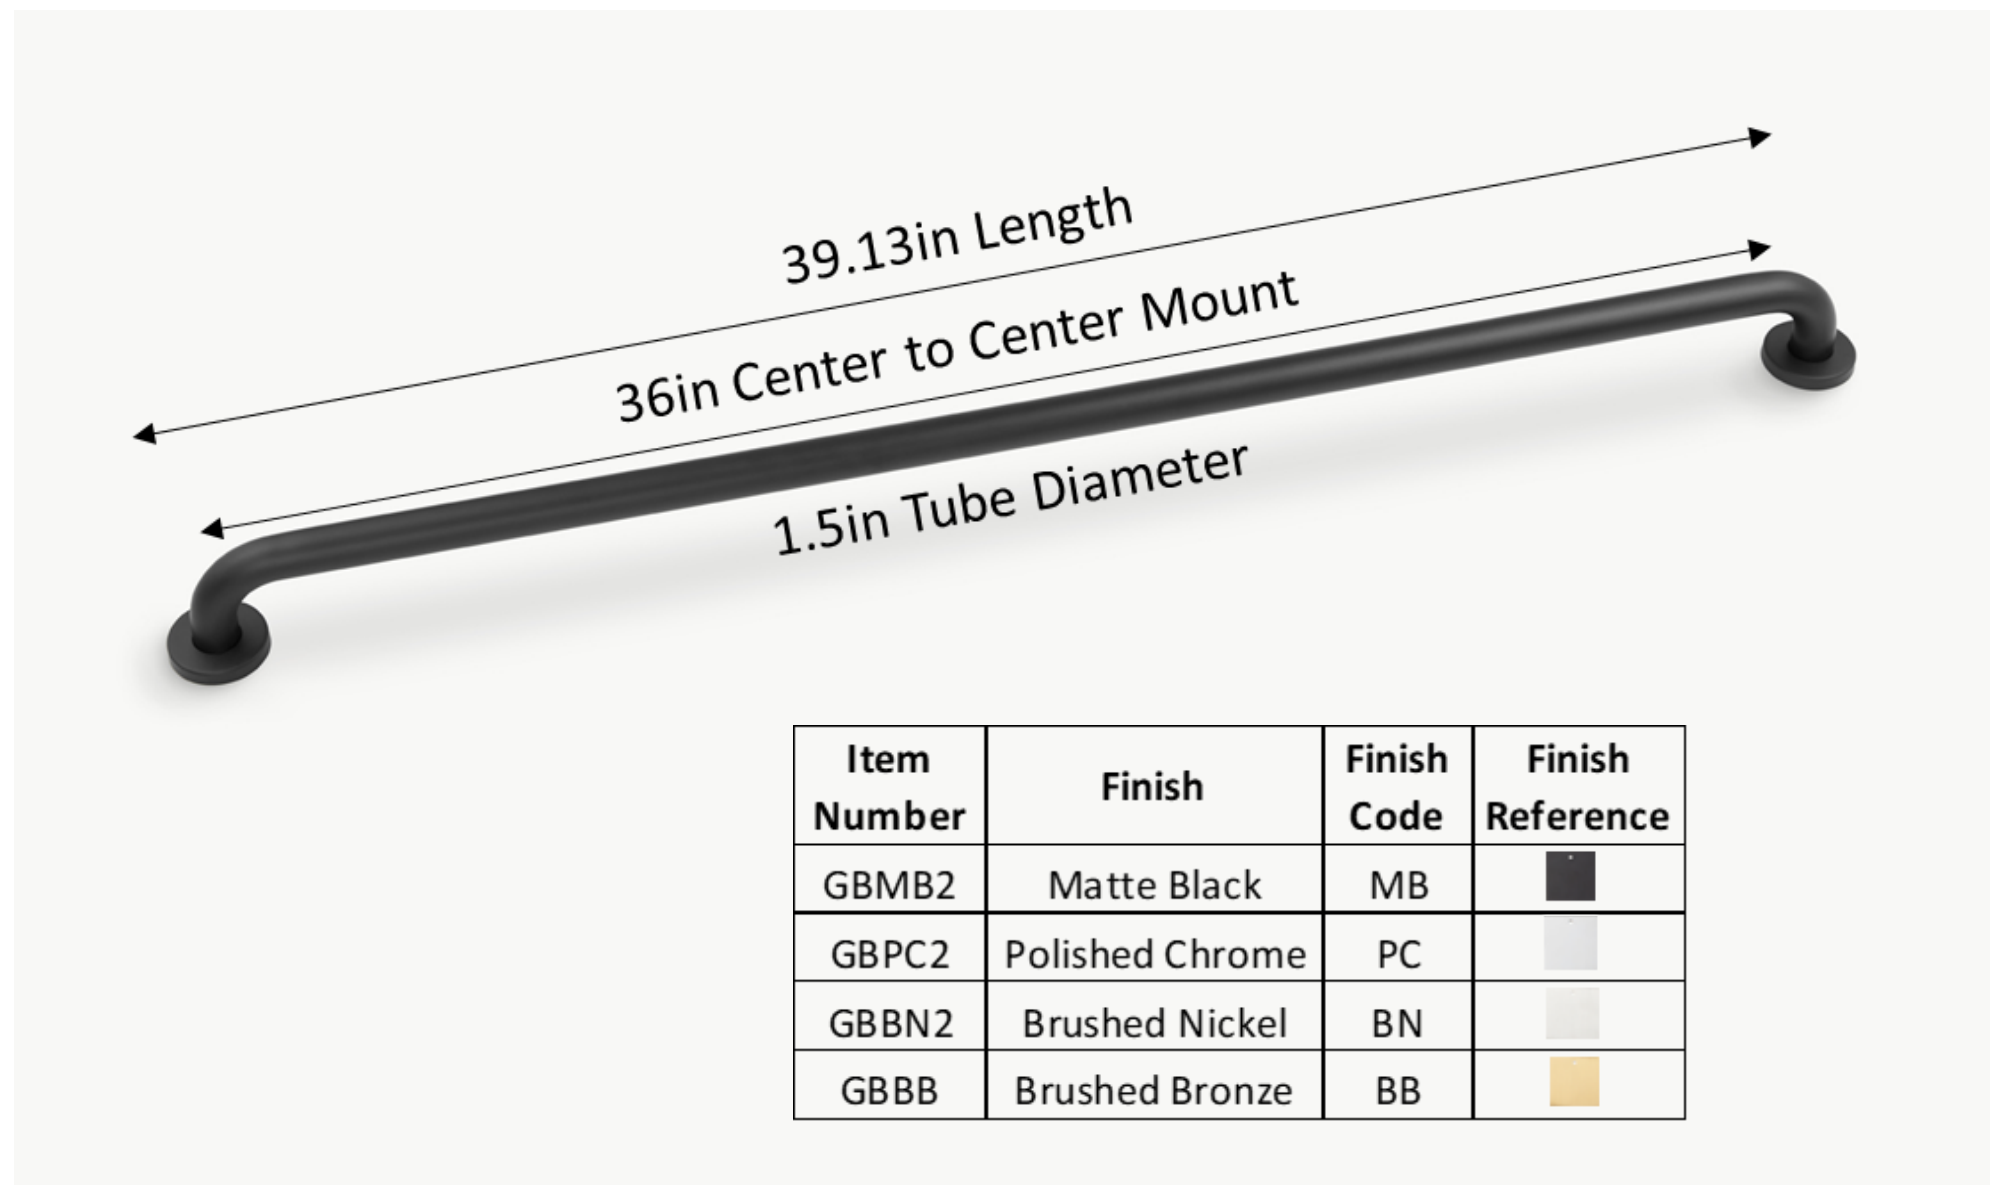

Acadia Collection

Grab Bars – 36in

luca + lex

www.luca-lex.com

978-296-5578

Material:	Stainless Steel 304
Item Dimensions:	39.13 x 3.38 x 3.13 in
Mounting Center to Center:	36in
Tube Diameter:	1.5 in
Item Weight:	2.42 lbs
Mounting Type:	Wall Mount
Mounting Hardware:	Included

One year warranty from date of purchase on material & finish.

Acadia Collection

Grab Bars – 36in

luca + lex

www.luca-lex.com

978-296-5578

Item Number	Finish	Finish Code	Finish Reference
GBMB2	Matte Black	MB	
GBPC2	Polished Chrome	PC	
GBBN2	Brushed Nickel	BN	
GBBB	Brushed Bronze	BB	