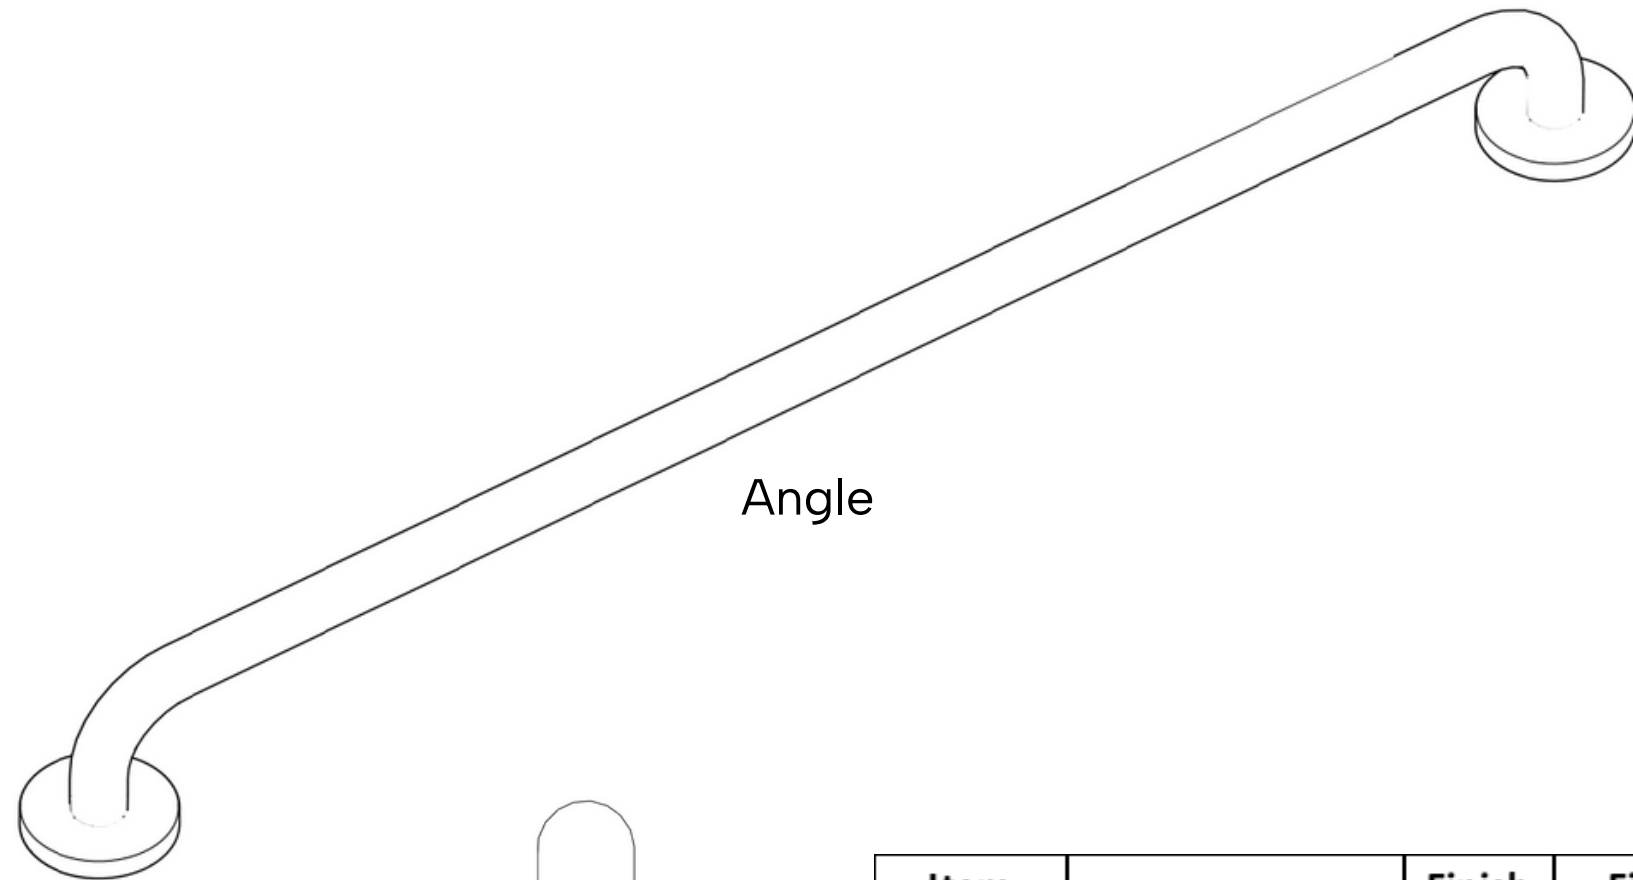

Acadia Collection

Grab Bars – 36in

luca + lex

www.luca-lex.com

978-296-5578

Item Number	Finish	Finish Code	Finish Reference
GBMB2	Matte Black	MB	
GBPC2	Polished Chrome	PC	
GBBN2	Brushed Nickel	BN	
GBBB	Brushed Bronze	BB